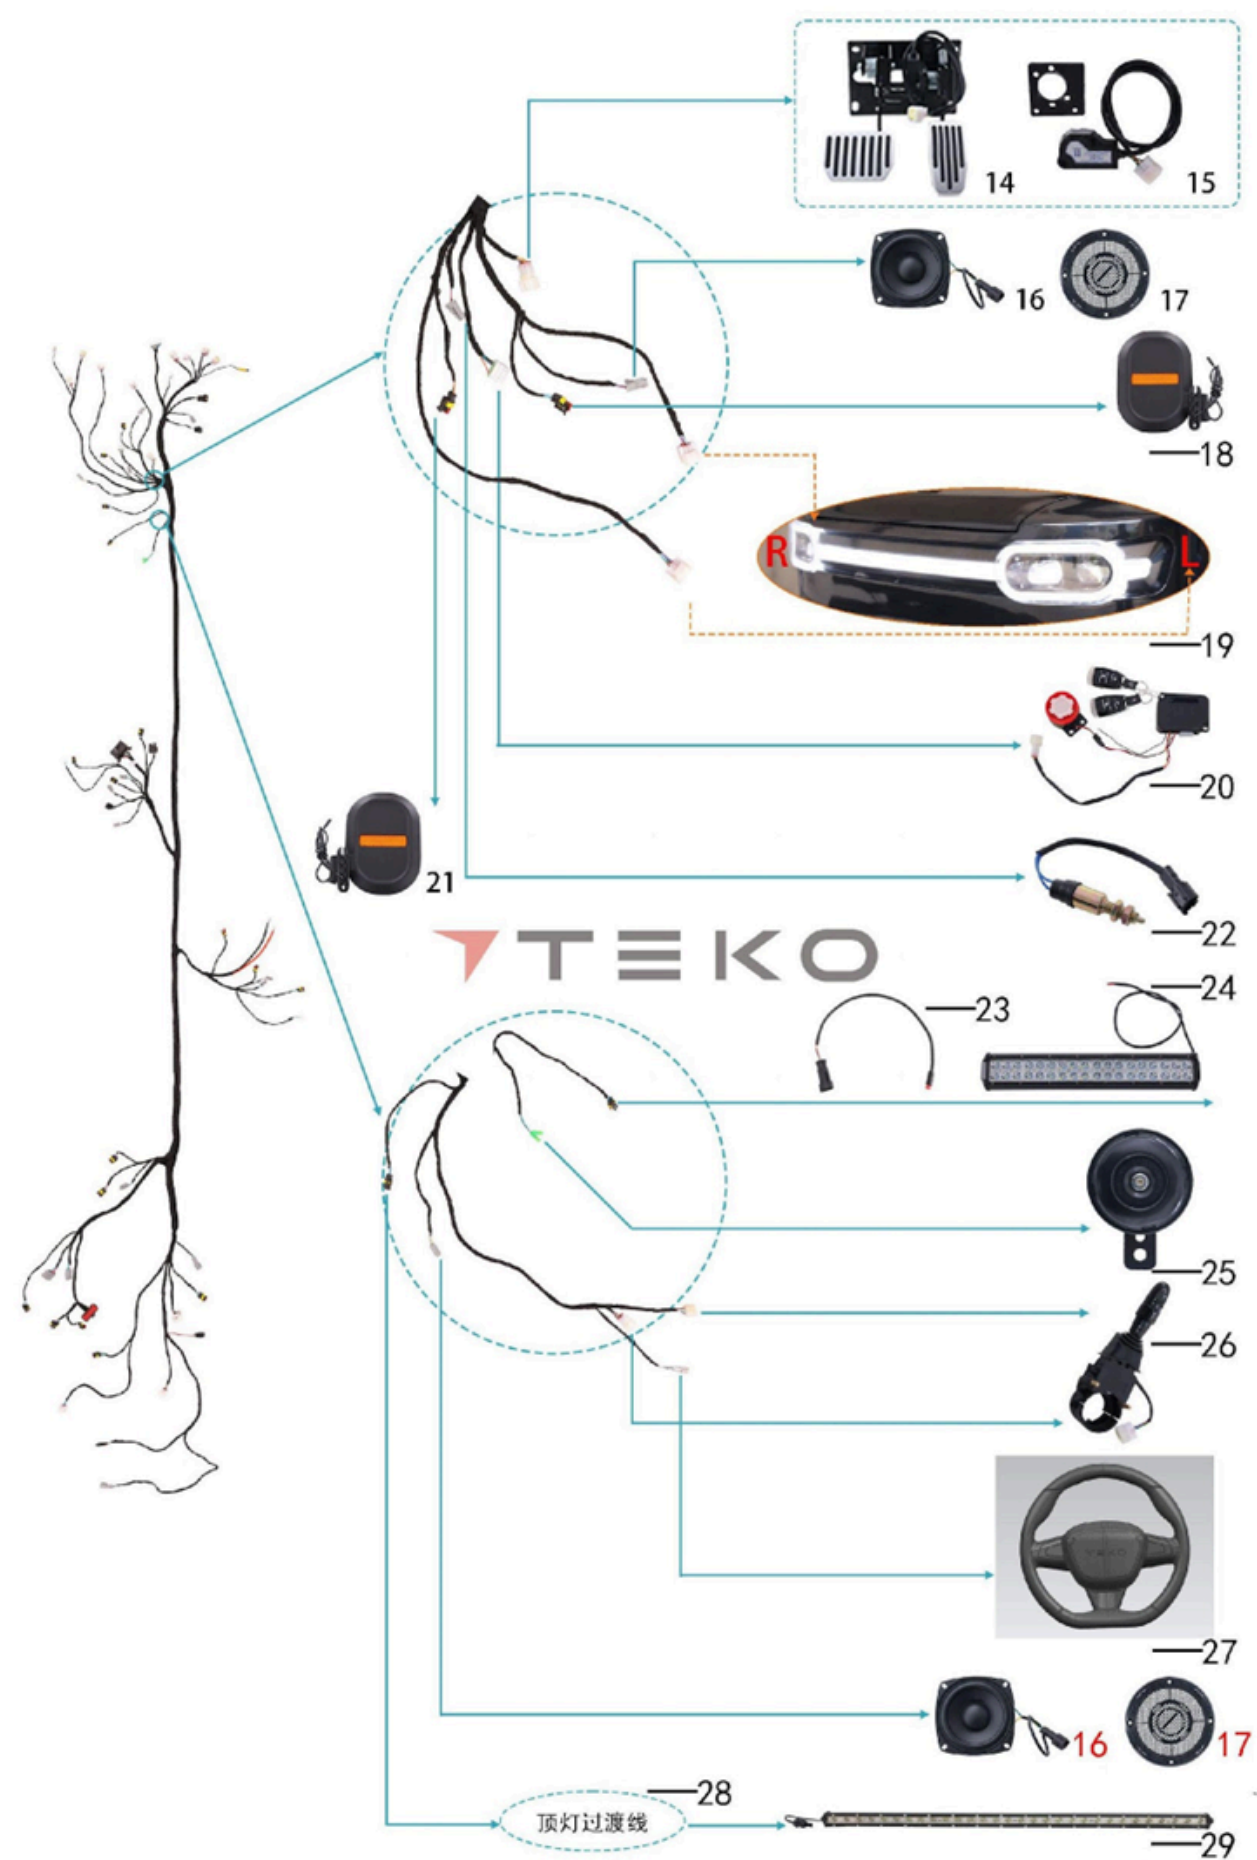

TEG48E-01E (Triumph)

Parts of Electrical

@After-Service Excellence Center.CN (ASEC)

REF. No.	ERP.NO	DESCRIPTION	Q'TY
1	156088	Ambient Light Control Signal Expansion Module	1
2	155957	Display_Carplay_TEKO LOGO	1
2.1	155731	USB port	2
3	147557	Microphone	1
3.1	104818	Cross tapping screw ST3*10 zinc	2
4	623053	Microphone fix support_33*33*23	1
5	147538	Radio antenna	1
5.1	155731	USB port	2
6	156172	Dashboard Switch Cluster	1
7	147545	USB port	2
8	152203	Electrical relay (12v 30A)	1
9	154909	Flow light patch wire	3
10	155969	Front Seat Compartment Light_950mm	3
10.1	147327	Flange bolt M10*20*1.25 dacromet black	1
10.2	143874	Lock Nut M10*1.25 dacromet black	1
11	133888	Flasher	1
11.1	143858	Flange bolt M8*16 dacromet black	4
11.2	143902	Flat gasket φ8*20*1.5 dacromet black	4
12	623188	Left safety belt clip with cable	1
13	132200	Automotive Relays	1
14	622889	Pedal assembly	1
14-1	147475	Flange bolt M6*45 dacromet black	4
14-2	143883	Flat gasket φ6*16*1.5 dacromet black	4
14-3	143870	Cap nut M6 dacromet black	4
15	623256	Throttle sensing	1