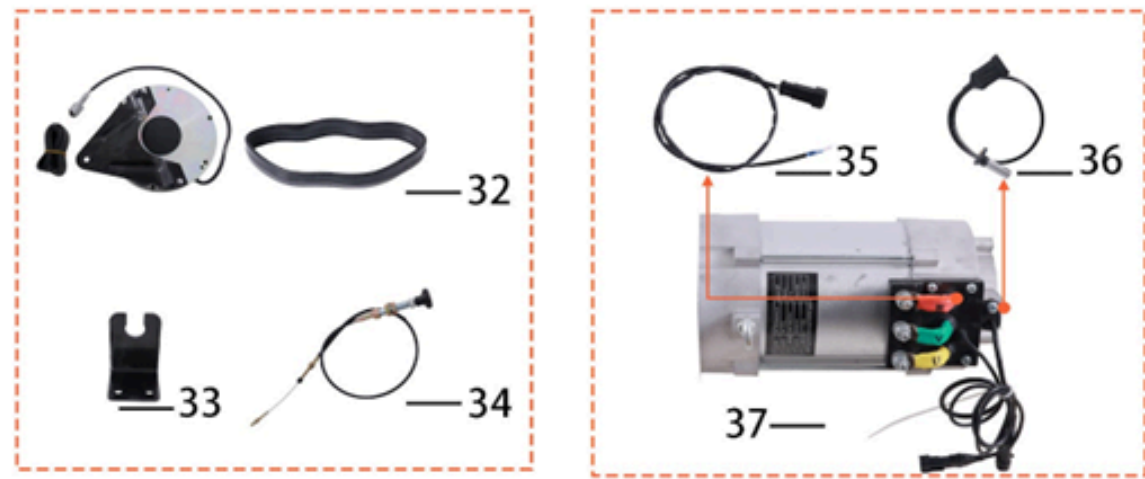

©After-Service Excellence Center.CN (ASEC)

REF. No.	ERP.NO	DESCRIPTION	Q'TY
31-1	144068	Buffer sleeve $\phi 12.6 * \phi 46 * 65$	2
31-2	144069	Buffer sleeve $\phi 12.4 * \phi 52 * 60$	4
31-3	150304	Flange bolt	4
31-4	147380	Flat gasket	4
31-5	147320	Spring gasket M12 dacromet black	4
31-6	147346	Lock nut M12*1.25 dacromet black	4
32	151340	EMB_75N	1
33	625956	Release mounting seat	1
34	151339	Electronic parking lifter	
35	151110	Motor temperature sensor_TT/LK	1
36	622709	Motor encoder_5cm	1
37	151626	Motor_48V5KW_LK	1
38	156964	Rear axle/ Electric Transaxle Assembly_48V6.3KW_Rover XXL	1
39	626279	Rear disc brake disc_220, T=5 102mm etc	2
39-1	148138	Hexagon bolt M8*20 dacromet black	4
40	626717	Left axle assembly (Split disc brake)	1
41	626718	Right axle assembly (Split disc brake)	1
42	623249	Gearbox_12:31	1
43	152082	Disc brake	1
44	623143	Disc brake oil cup	1
45	623397	Oil cup fixing plate	1
45-1	147333	Hexagon bolt M6*16 dacromet black	4
45-2	143881	Lock nut M6 dacromet black	2
45-3	114892	Card nut M6 olive	2
46	156894	Disc Brake Master Cylinder, 25 Models	1