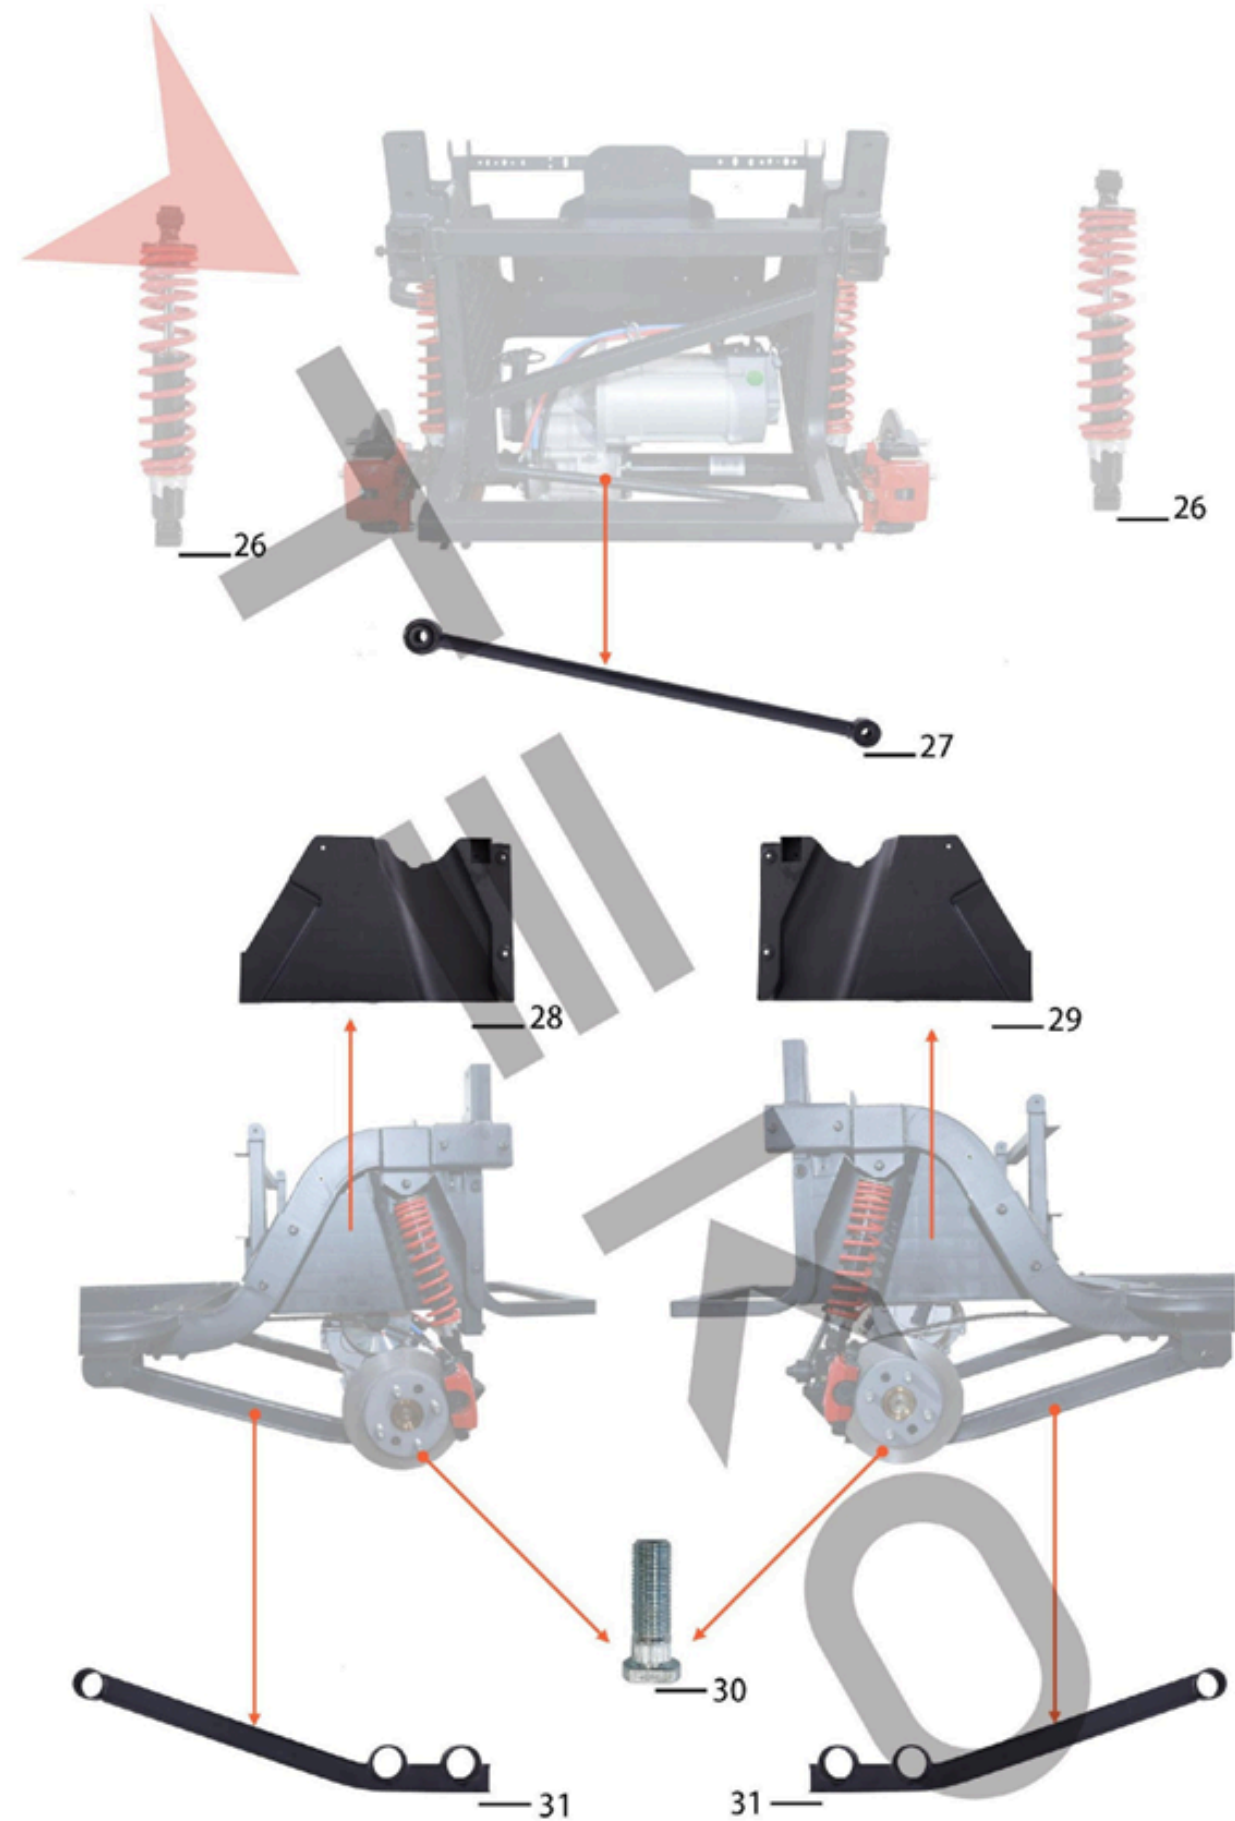

REF. No.	ERP.NO	DESCRIPTION	Q'TY
22-1	104924	Flange bolt M10*1.25*100 olive	4
22-2	105393	Flat gasket $\phi 10 \times \phi 20 \times 1.5$ olive	4
22-3	105254	Lock nut M10*1.5 olive	4
23	147701	Universal joint (retractable)	1
23-1	147382	Hexagon bolt M8*25 dacromet black	2
23-2	147381	Spring gasket M8 dacromet black	2
24	147656	Steering Machine	1
24-1	105217	Flange bolt M8*30 olive	3
24-2	105276	Lock nut M8 olive	3
25	624740	Steering Machine rod ball	2
25-1	143877	Slotted nut M12*1.25 dacromet black	2
25-2	143898	Cotter 2.5X30 dacromet black	2
26	153578	Rear absorber	2
26-1	147966	Flange bolt M10*55*1.25 dacromet black	2
26-2	149006	Flange bolt M10*60*1.25	2
26-3	143874	Lock Nut M10*1.25 dacromet black	4
27	622901	Stabilizer Bar	1
27-1	144070	Buffer sleeve 16*39*36.2	1
27-2	144071	Buffer sleeve $\phi 12 \times \phi 30.5 \times 32$	1
28	623293	Rear mudguard Left	1
28-1	147387	Hexagon bolt M6*20 dacromet black	4
29	623294	Rear mudguard Right	1
29-1	147387	Hexagon bolt M6*20 dacromet black	4
30	623970	Rear wheel hub bolts M12*1.25*45	8
31	620415	Rear Trailing Arm	2