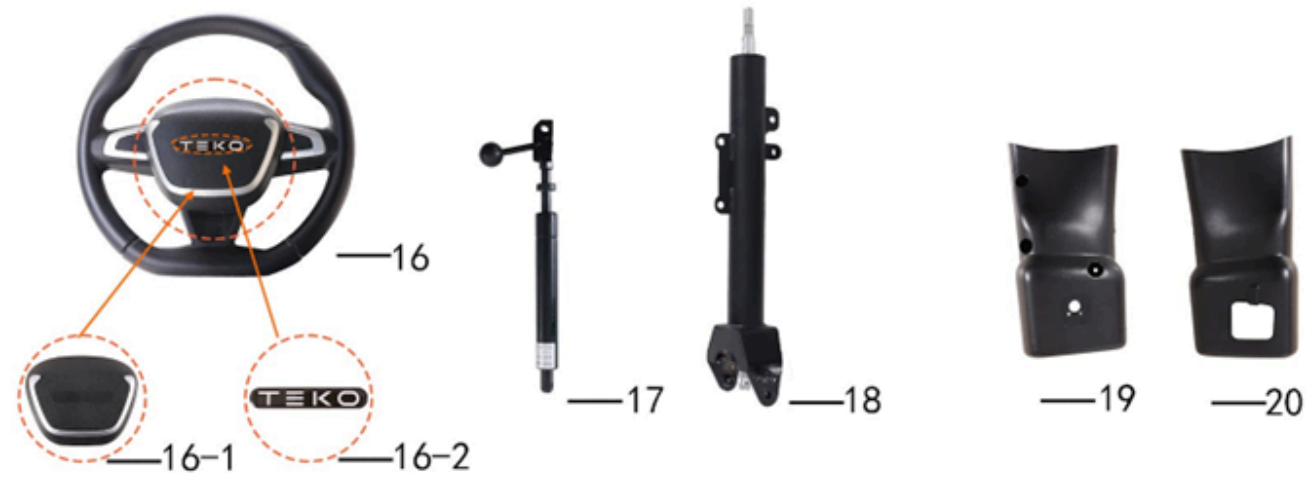

REF. No.	ERP.NO	DESCRIPTION	Q'TY
11	632498	Tire with Wheel Hub Assembly_TEKO_23*10-14	4
Nov 1, 2025	139148	Tire nut M12*1.25	16
12	155987	Aluminum wheels_TEKO LOGO_Trophy	1
13	632499	Aluminum Wheel Hub Dust Cover_TEKO LOGO	1
14	108238	Valve	1
15	149537	Tires	4
16	155988	Steering Wheel_Trophy	1
16-1	632500	Steering Wheel Cover_Trophy	1
16-2	159240	Steering Wheel Emblem_TEKO LOGO	1
16-3	105259	Lock nut 12*1.25 olive	1
16-4	611951	Flat gasket φ12*φ24*2 olive	1
17	147571	Adjustable gas spring_L=305mm	1
17-1	626801	Adjustable gas spring end	1
17-2	143859	Flange bolt M8*25 dacromet black	1
17-3	143853	Flange bolt M8*30 dacromet black	1
18	147572	Adjustable steering column	1
18-1	147325	Flange bolt M8*20	2
19	628619	Steering Column Left Cover_Trophy	1
19-1	104835	Cross tapping screw ST5*16 olive	3
20	628620	Steering Column Right Cover_Trophy	1
21	623540	Column adjusting stop plate	1
21-1	143859	Flange bolt M8*25 dacromet black	4
21-2	143902	Flat gasket φ8*20*1.5 dacromet black	4
21-3	147381	Spring gasket M8 dacromet black	4
22	622949	Front Support assembly	1