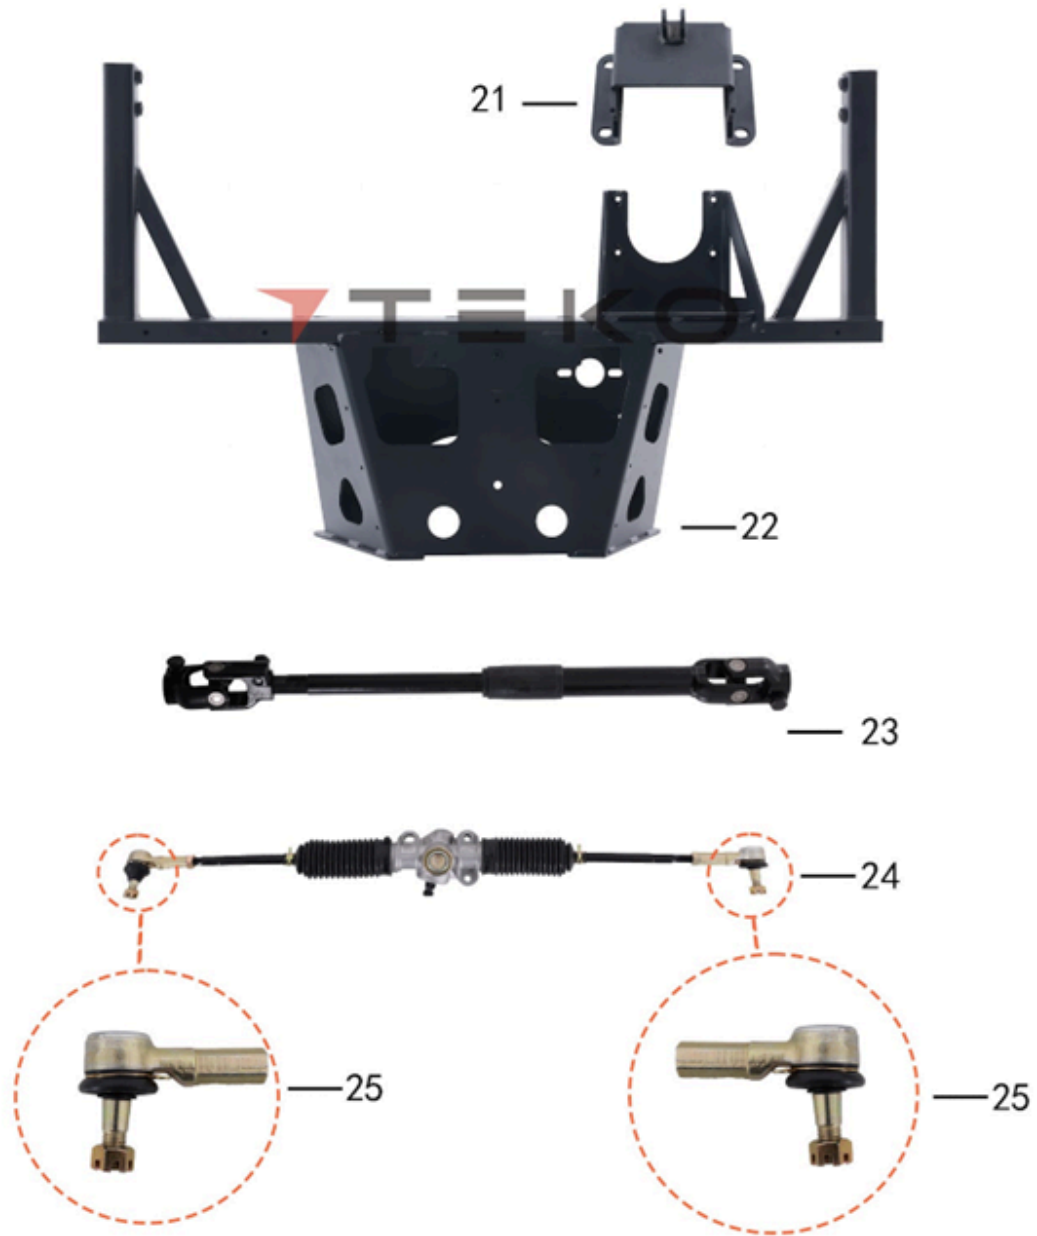

TEKO

REF. No.	ERP.NO	DESCRIPTION	Q'TY
91	628631	Rear Right Shield Panel_Trophy	1
92	631711	middle side cover right_Triumph	1
92-1	600744	Cross tapping screw ST4.2*16 olive	4
92-2	114899	Self tapping card olive_M4.2	4
92-3	147333	Hexagon bolt M6*16 dacromet black	6
92-4	114892	Card nut M6 olive	6
93	628625	Front Right Shield Panel_Trophy	1
93-1	147333	Hexagon bolt M6*16 dacromet black	2
93-2	114892	Card nut M6 olive	2
94	628613	Front Right Fender_Trophy	1
94-1	147333	Hexagon bolt M6*16 dacromet black	2
94-2	114892	Card nut M6 olive	2
94-3	148265	Expansion screw	4

TEG48E-01E (Triumph)

Parts of Suspension

REF. No.	ERP.NO	DESCRIPTION	Q'TY
1	153577	Front Absorber	1
1.1	143864	Flange bolt M10*1.25*50 dacromet black	4
1.2	143871	Lock Nut M10*1.25 dacromet black	4
2	148144	Front disc brake	2
2.1	150107	Cross bolt	12
3	136697	Front Wheel Hub_ φ 101.6mm	2
3	158002	Front Wheel Hub_125mm	2
3.1	143899	Flat gasket 14*40*2 dacromet black	2
3.2	607211	Slotted nut	2
3.3	104873	Spring gasket M14 black	2
3.4	143898	Cotter 2.5X30 dacromet black	2
	153581	Knuckle	1
4	631053	Left Steering Knuckle _ Rover XXL	1
4.1	611951	Flat gasket φ12*φ24*2 olive	2
4.2	147320	Spring gasket M12 dacromet black	2
4.3	143877	Slotted nut M12*1.25 dacromet black	2
4.4	143898	Cotter 2.5X30 dacromet black	2
5	631054	Right Steering Knuckle_ Rover XXL	1
5.1	611951	Flat gasket φ12*φ24*2 olive	2
5.2	147320	Spring gasket M12 dacromet black	2
5.3	143877	Slotted nut M12*1.25 dacromet black	2
5.4	143898	Cotter 2.5X30 dacromet black	2
6	622882	Front upper swing arm	2
6.1	112934	Rocker arm seal cover	8
6.2	109032	Front rocker arm nylon sleeve	8