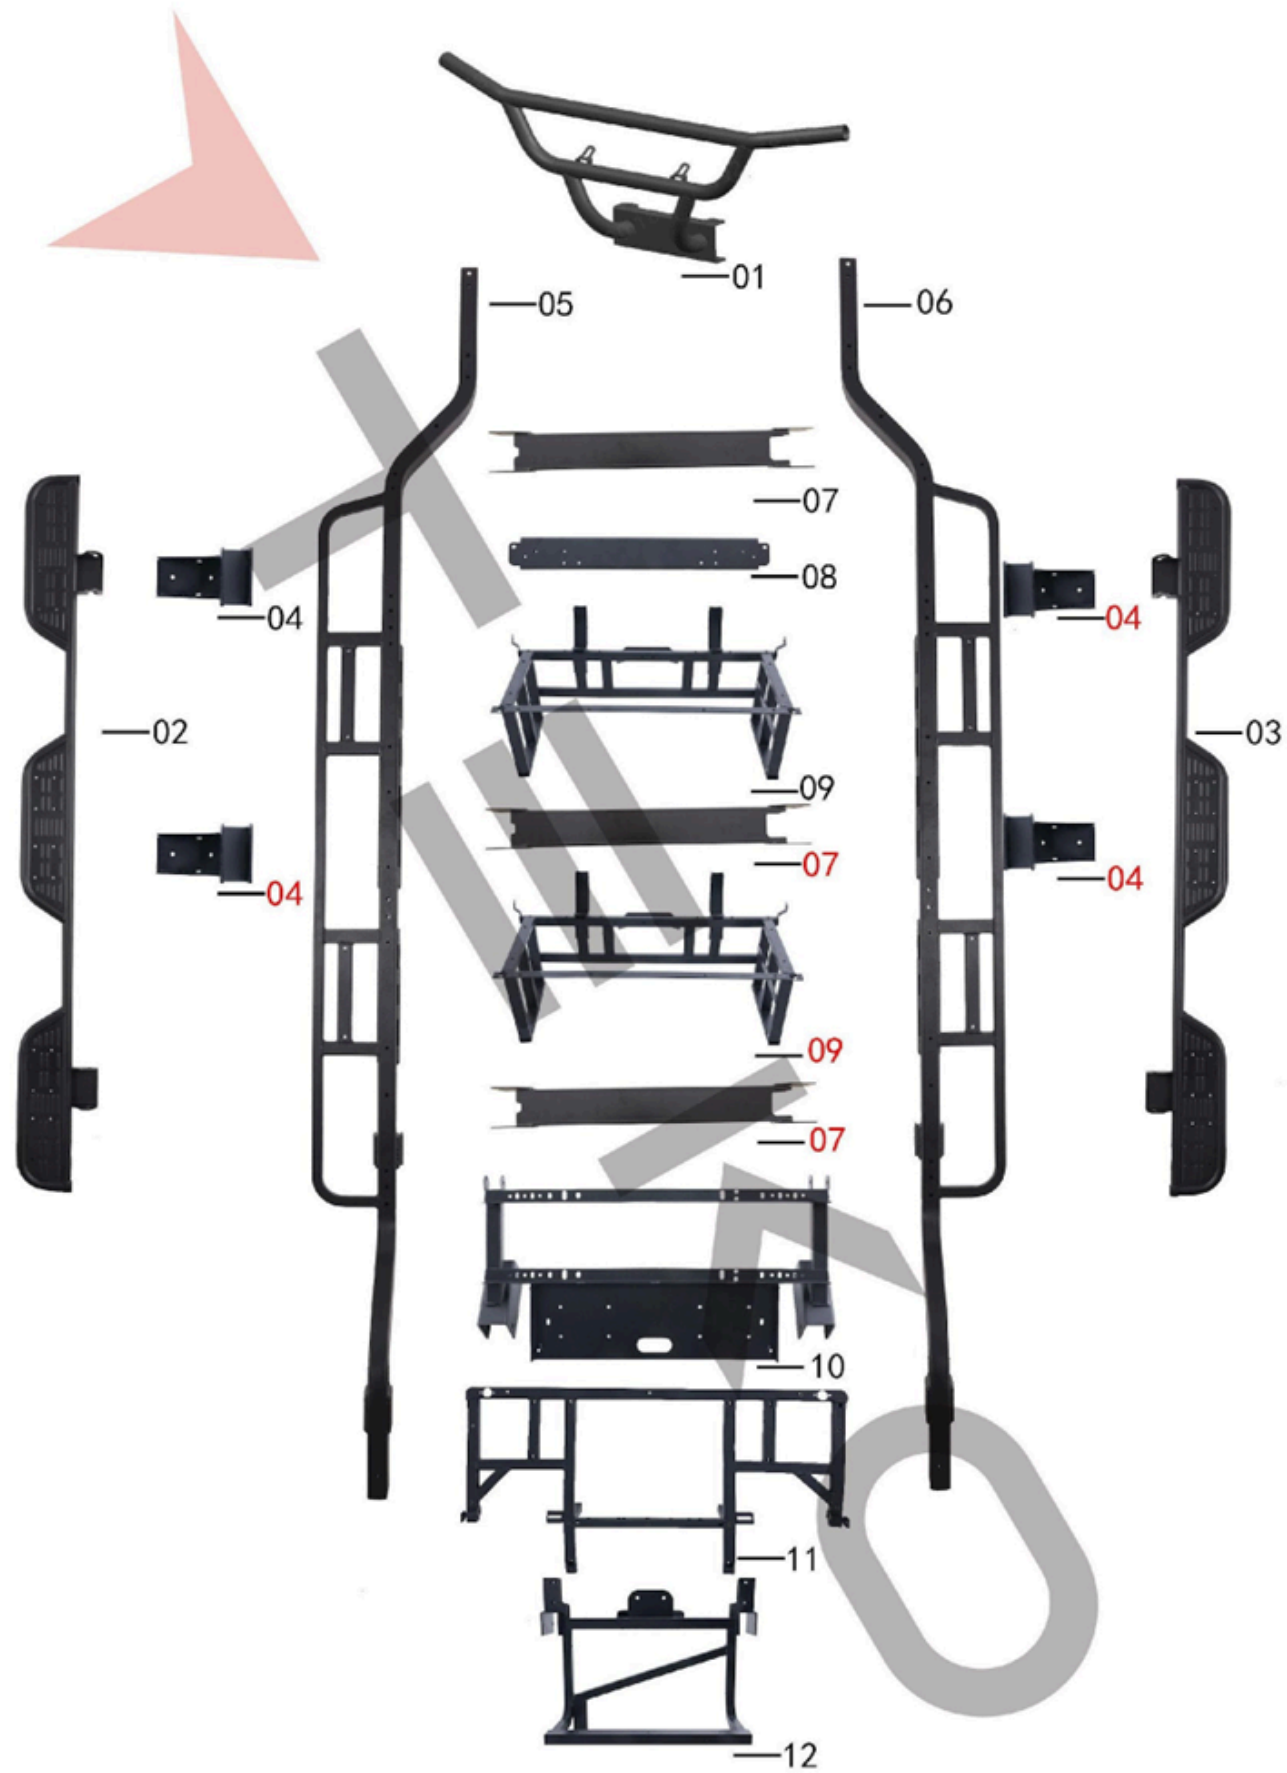

REF. No.	ERP.NO	DESCRIPTION	Q'TY
31	147611	Three-point seat belt left	1
31-1	147327	Flange bolt M10*20*1.25 dacromet black	2
31-2	147597	Seat belt fixing screw sleeve	1
32	623188	Left safety belt clip with cable	1
32-1	147327	Flange bolt M10*20*1.25 dacromet black	1
32-2	143874	Lock Nut M10*1.25 dacromet black	1
33	623187	Right safety belt clip	3
33-1	147327	Flange bolt M10*20*1.25 dacromet black	3
33-2	143874	Lock Nut M10*1.25 dacromet black	3
34	147610	Three-point seat belt right	3
34-1	147327	Flange bolt M10*20*1.25 dacromet black	6
34-2	147597	Seat belt fixing screw sleeve	3
35	147607	Roof rear support cover	2

TEG48E-01E (Triumph)

Parts of Frame

REF. No.	ERP.NO	DESCRIPTION	Q'TY
1	632649	Front bumper_Triumph	1
1.1	154772	Front bumper rubber plug	2
1.2	143863	Flange bolt M10*1.25*100 dacromet black	2
1.3	143874	Lock Nut M10*1.25 dacromet black	2
2	625584	Left pedal	1
3	625731	Right pedal	1
4	623395	Foor rest support	4
4.1	143861	Flange bolt M10*1.25*75 dacromet black	8
4.2	143887	Flat gasket 10*20*1.5 dacromet black	8
4.3	143886	Spring gasket M10 dacromet black	8
5	627056	Left frame_Triumph	1
5.1	141090	Rivet nut M6 olive	16
5.2	148217	Harness cable ties 2	3
5.3	148218	Harness cable ties 3	2
6	627059	Right frame_Triumph	1
6.1	141090	Rivet nut M6 olive	16
6.2	147598	Harness cable ties 1	4
7	626962	Chassis stringer connecting tube assembly	3
7.1	104924	Flange bolt M10*1.25*100 olive	8
7.2	105256	Lock nut M10*1.5 olive	8
7.3	105393	Flat gasket φ10*φ20*1.5 olive	8
8	622970	Battery fix plate	2
8.1	624564	Lock nut	4
8.2	105393	Flat gasket φ10*φ20*1.5 olive	4
8.3	105254	Lock nut M10*1.5 olive	4