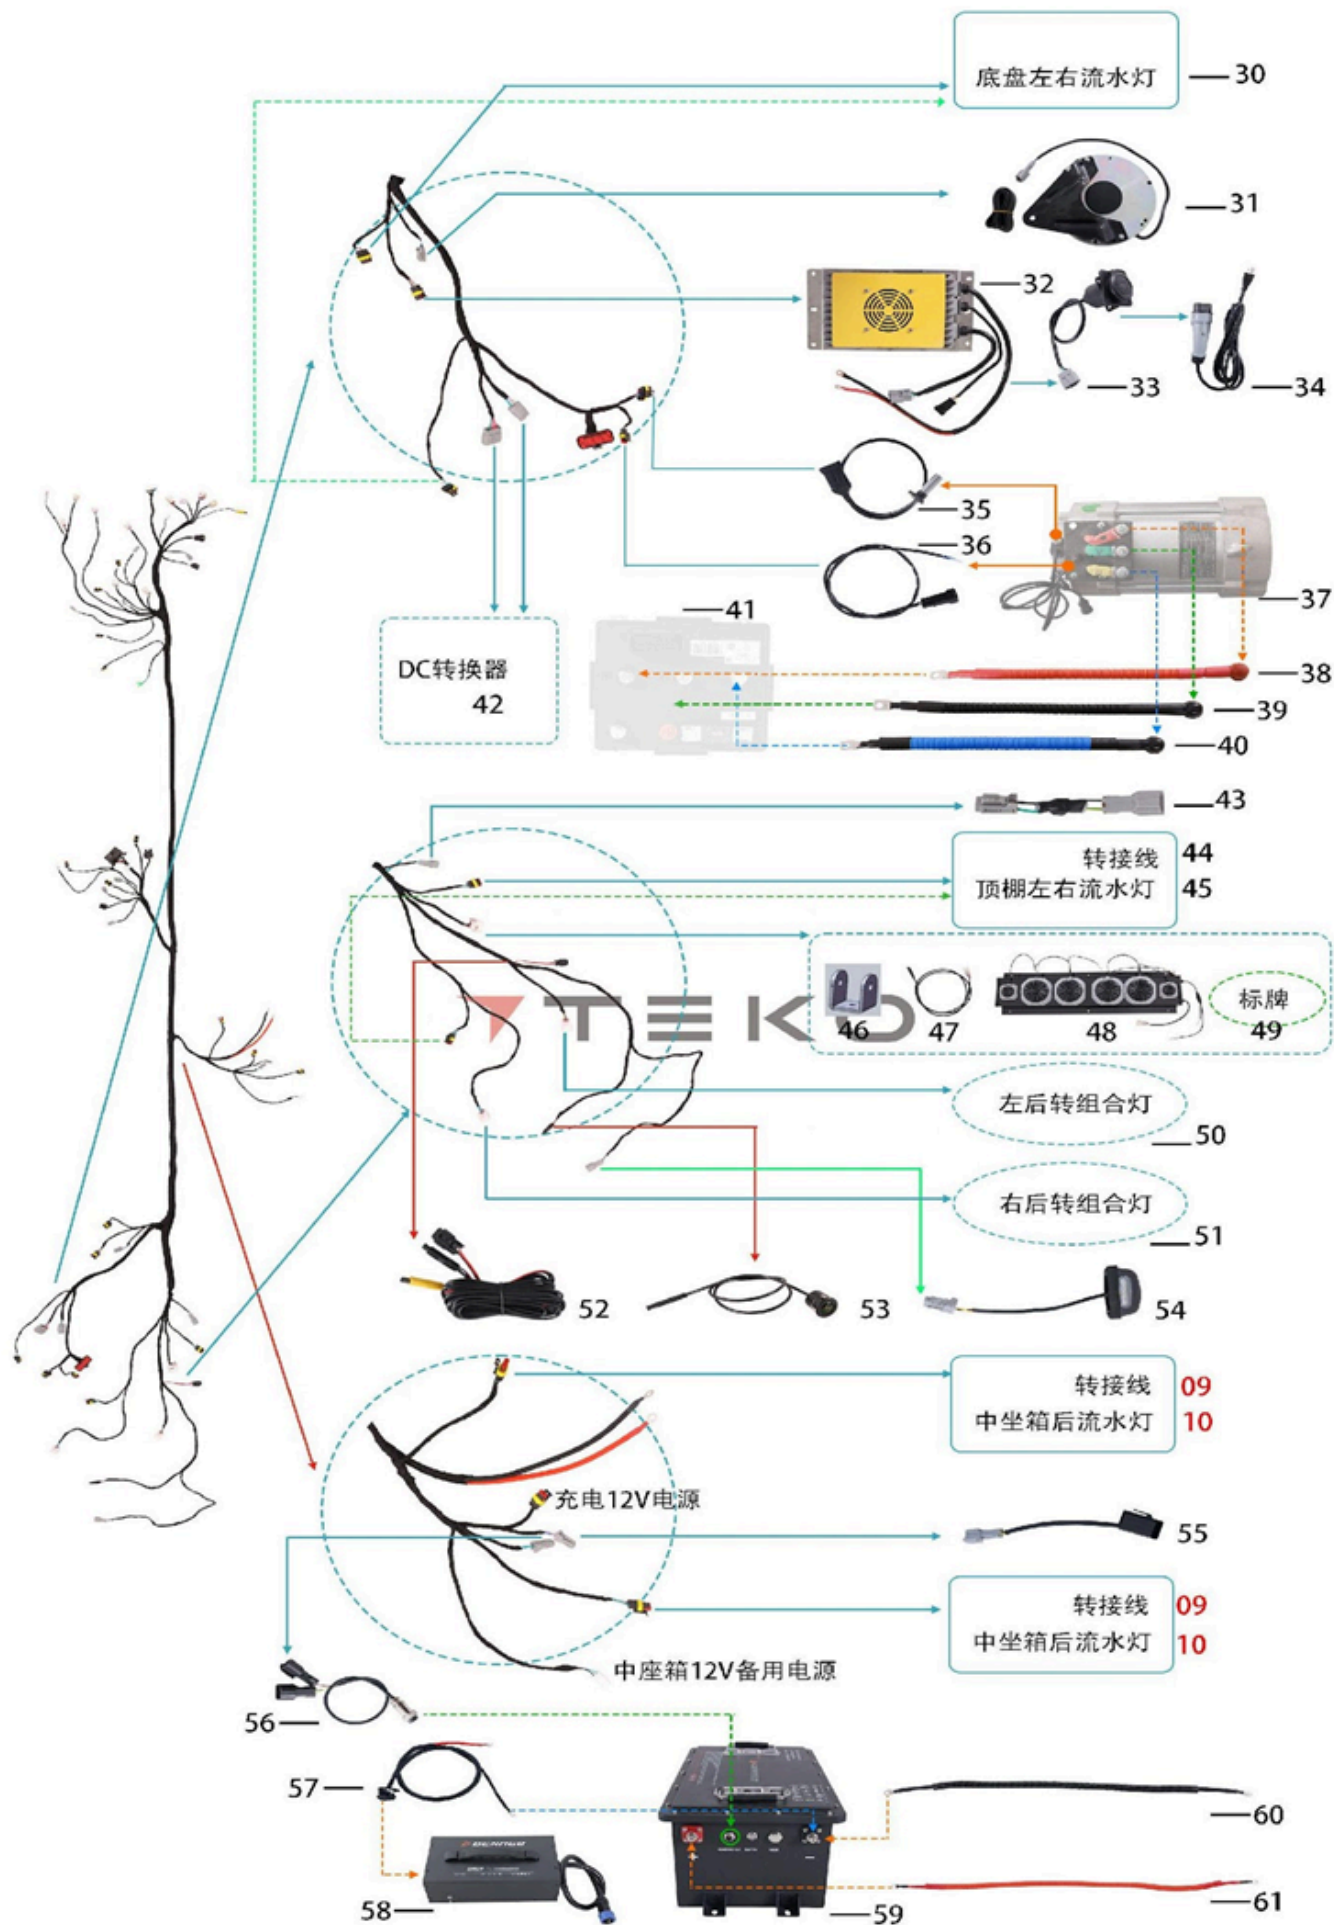

REF. No.	ERP.NO	DESCRIPTION	Q'TY
30	156885	Bottom Ambient Light_1500mm_Triumph	2
31	151340	EMB_75N	1
32	155697	Charger_48V35A	1
33	155105	Charging Receptacle_AC110V-220V_700mm	1
33-1	139018	Flange bolt M5*16 olive	4
33-2	105271	Lock nut M5 olive	4
34	155104	Plug cable_2500mm	1
35	622709	Motor encoder_5cm	1
36	151110	Motor temperature sensor_TT/LK	1
37	154866	Motor assembly	2
38	150332	Red motor cable	1
39	150333	Black motor cable	1
40	150334	Blue motor cable	1
41	158566	Controller_48V AC 400A 6.3KW_Triumph	1
42	156117	DC Converter_300W Non-Isolated	1
43	149772	Video interference shielding cable	1
44	158856	Ceiling Ambient Light Adapter Cable_1650mm_Triumph	2
45	156886	Top Ambient Light_1900mm_Triumph	2
46	628760	Speaker Mounting Bracket_Trophy	1
46-1	147540	Lifting block	2
46-2	623292	Speaker fix support	2
46-3	147383	Flange bolt M8*50 dacromet black	2
46-4	147381	Spring gasket M8 dacromet black	2
46-5	143902	Flat gasket φ8*20*1.5 dacromet black	2
46-6	147344	Cap nut M8 dacromet black	2