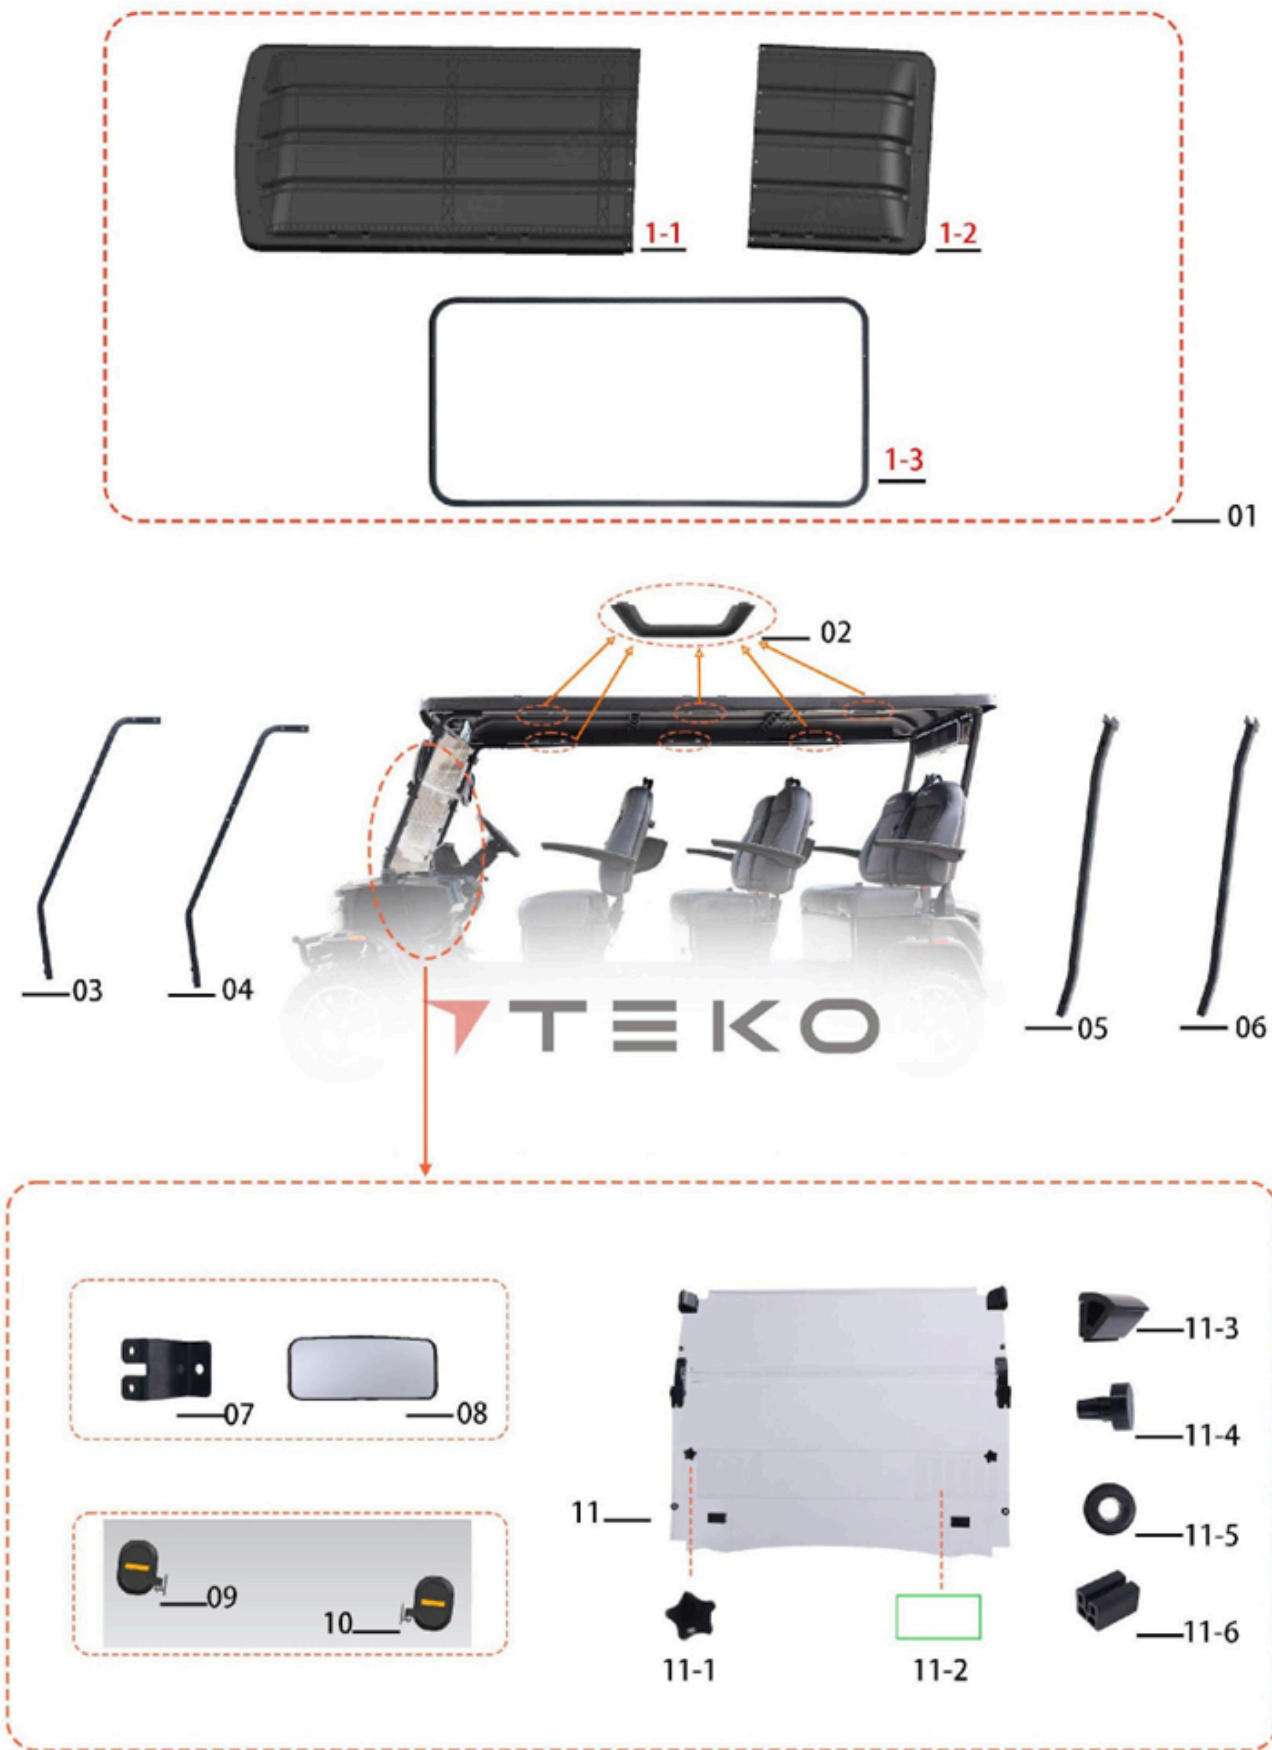

TEG48E-01E (Triumph)

Parts of Roof & Seats

REF. No.	ERP.NO	DESCRIPTION	Q'TY
1	627785	Roof assembly_DE-RVRXXL	1
1.1	625604	Front part of the roof	1
1.2	625605	Rear part of the roof	1
1.3	631708	Ceiling Frame_30*30*30_Triumph	1
1.4	147475	Flange bolt M6*45 dacromet black	4
1.5	143883	Flat gasket φ6*16*1.5 dacromet black	20
1.6	143870	Cap nut M6 dacromet black	10
1.7	147383	Flange bolt M8*50 dacromet black	4
1.8	143851	Flange bolt M8*60 dacromet black	4
1.9	143902	Flat gasket φ8*20*1.5 dacromet black	8
1.10	147381	Spring gasket M8 dacromet black	8
1.11	147344	Cap nut M8 dacromet black	4
1.12	147970	Flange bolt M6*50 dacromet black	6
2	147601	Armrest	6
2.1	143857	Flange bolt M6*60 dacromet black	12
2.2	143883	Flat gasket φ6*16*1.5 dacromet black	12
2.3	143870	Cap nut M6 dacromet black	12
2.4	623779	Handle pad	8
3	622907	Roof Top front support left_30*30	1
4	623392	Roof Top front support Right_30*30	1
5	622910	Roof Top rear support left_30*30	1
6	623393	Roof Top rear support right_30*30	1
7	623399	Rearview mirror mounting plate	1
7.1	143884	Hexagon bolt M6*40 dacromet black	2
7.2	143870	Cap nut M6 dacromet black	2