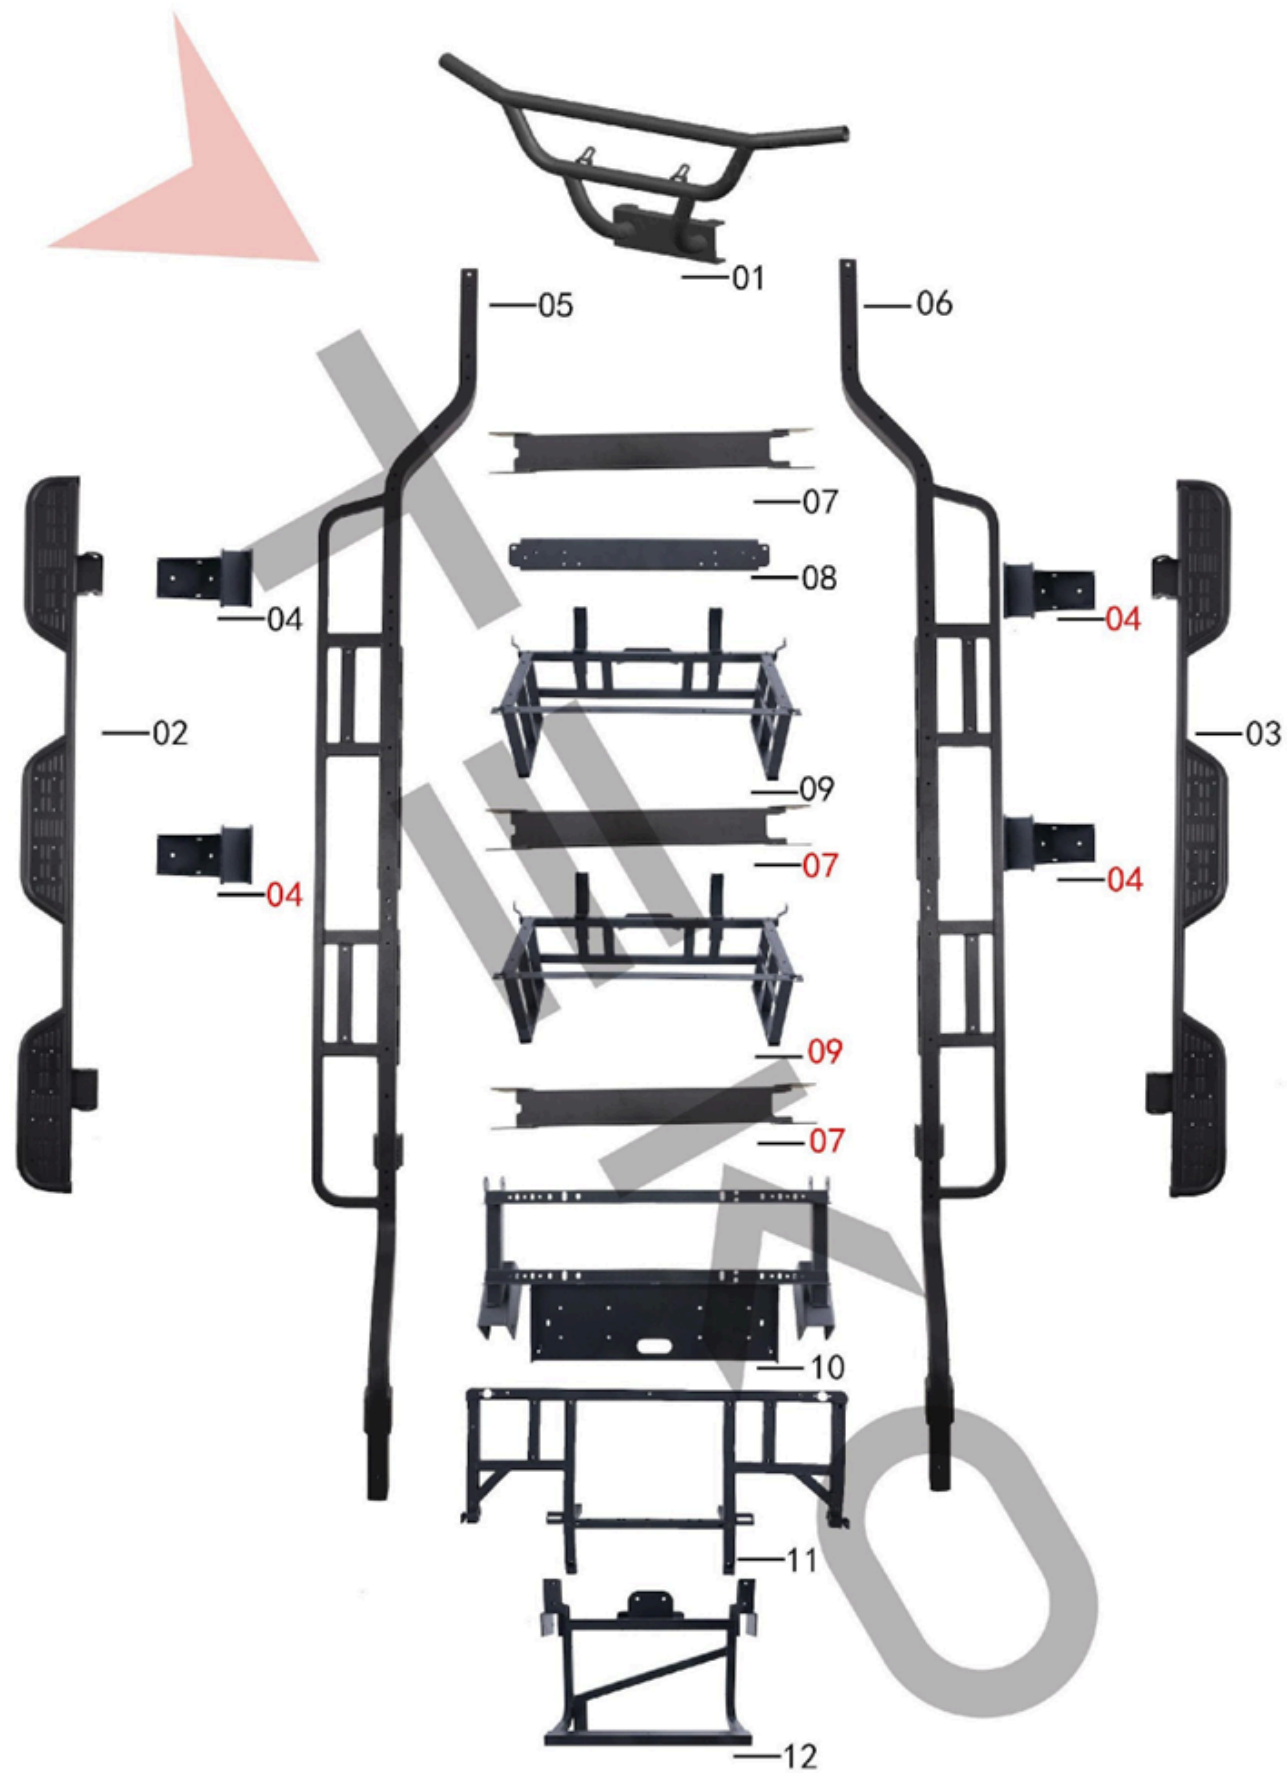

REF. No.	ERP.NO	DESCRIPTION	Q'TY
1	632649	Front bumper_Triumph	1
1.1	154772	Front bumper rubber plug	2
1.2	143863	Flange bolt M10*1.25*100 dacromet black	2
1.3	143874	Lock Nut M10*1.25 dacromet black	2
2	625584	Left pedal	1
3	625731	Right pedal	1
4	623395	Foor rest support	4
4.1	143861	Flange bolt M10*1.25*75 dacromet black	8
4.2	143887	Flat gasket 10*20*1.5 dacromet black	8
4.3	143886	Spring gasket M10 dacromet black	8
5	627056	Left frame_Triumph	1
5.1	141090	Rivet nut M6 olive	16
5.2	148217	Harness cable ties 2	3
5.3	148218	Harness cable ties 3	2
6	627059	Right frame_Triumph	1
6.1	141090	Rivet nut M6 olive	16
6.2	147598	Harness cable ties 1	4
7	626962	Chassis stringer connecting tube assembly	3
7.1	104924	Flange bolt M10*1.25*100 olive	8
7.2	105256	Lock nut M10*1.5 olive	8
7.3	105393	Flat gasket φ10*φ20*1.5 olive	8
8	622970	Battery fix plate	2
8.1	624564	Lock nut	4
8.2	105393	Flat gasket φ10*φ20*1.5 olive	4
8.3	105254	Lock nut M10*1.5 olive	4