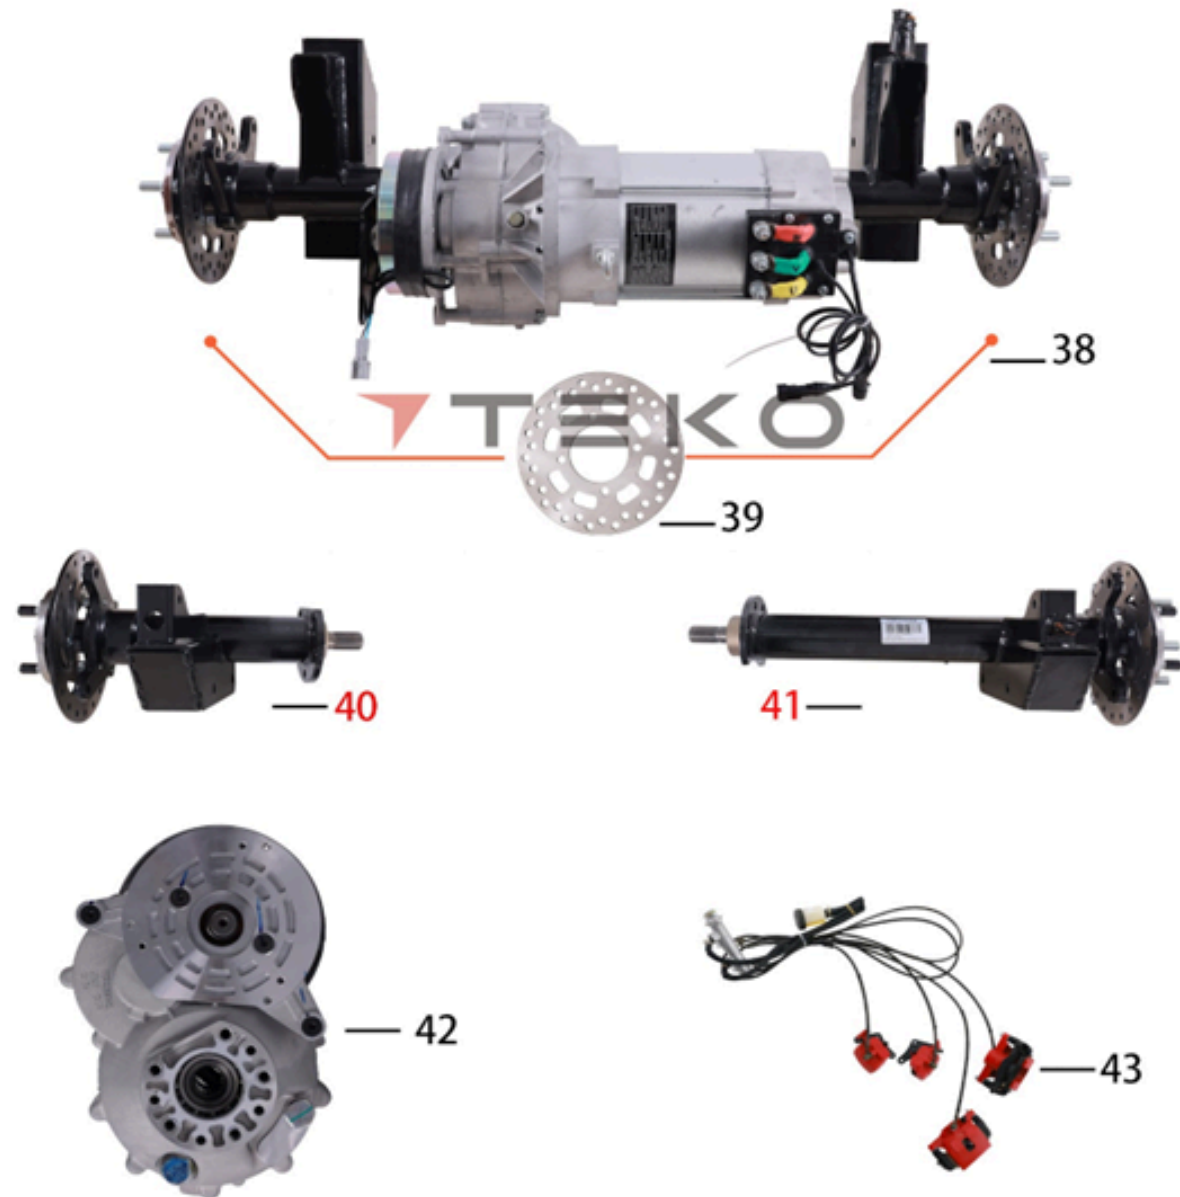

©After-Service Excellence Center.CN (ASEC)

REF. No.	ERP.NO	DESCRIPTION	Q'TY
31-1	144068	Buffer sleeve $\phi 12.6 * \phi 46 * 65$	2
31-2	144069	Buffer sleeve $\phi 12.4 * \phi 52 * 60$	4
31-3	150304	Flange bolt	4
31-4	147380	Flat gasket	4
31-5	147320	Spring gasket M12 dacromet black	4
31-6	147346	Lock nut M12*1.25 dacromet black	4
32	151340	EMB_75N	1
33	625956	Release mounting seat	1
34	151339	Electronic parking lifter	
35	151110	Motor temperature sensor_TT/LK	1
36	622709	Motor encoder_5cm	1
37	151626	Motor_48V5KW_LK	1
38	156964	Rear axle/ Electric Transaxle Assembly_48V6.3KW_Rover XXL	1
39	626279	Rear disc brake disc_220, T=5 102mm etc	2
39-1	148138	Hexagon bolt M8*20 dacromet black	4
40	626717	Left axle assembly (Split disc brake)	1
41	626718	Right axle assembly (Split disc brake)	1
42	623249	Gearbox_12:31	1
43	152082	Disc brake	1
44	623143	Disc brake oil cup	1
45	623397	Oil cup fixing plate	1
45-1	147333	Hexagon bolt M6*16 dacromet black	4
45-2	143881	Lock nut M6 dacromet black	2
45-3	114892	Card nut M6 olive	2
46	156894	Disc Brake Master Cylinder, 25 Models	1