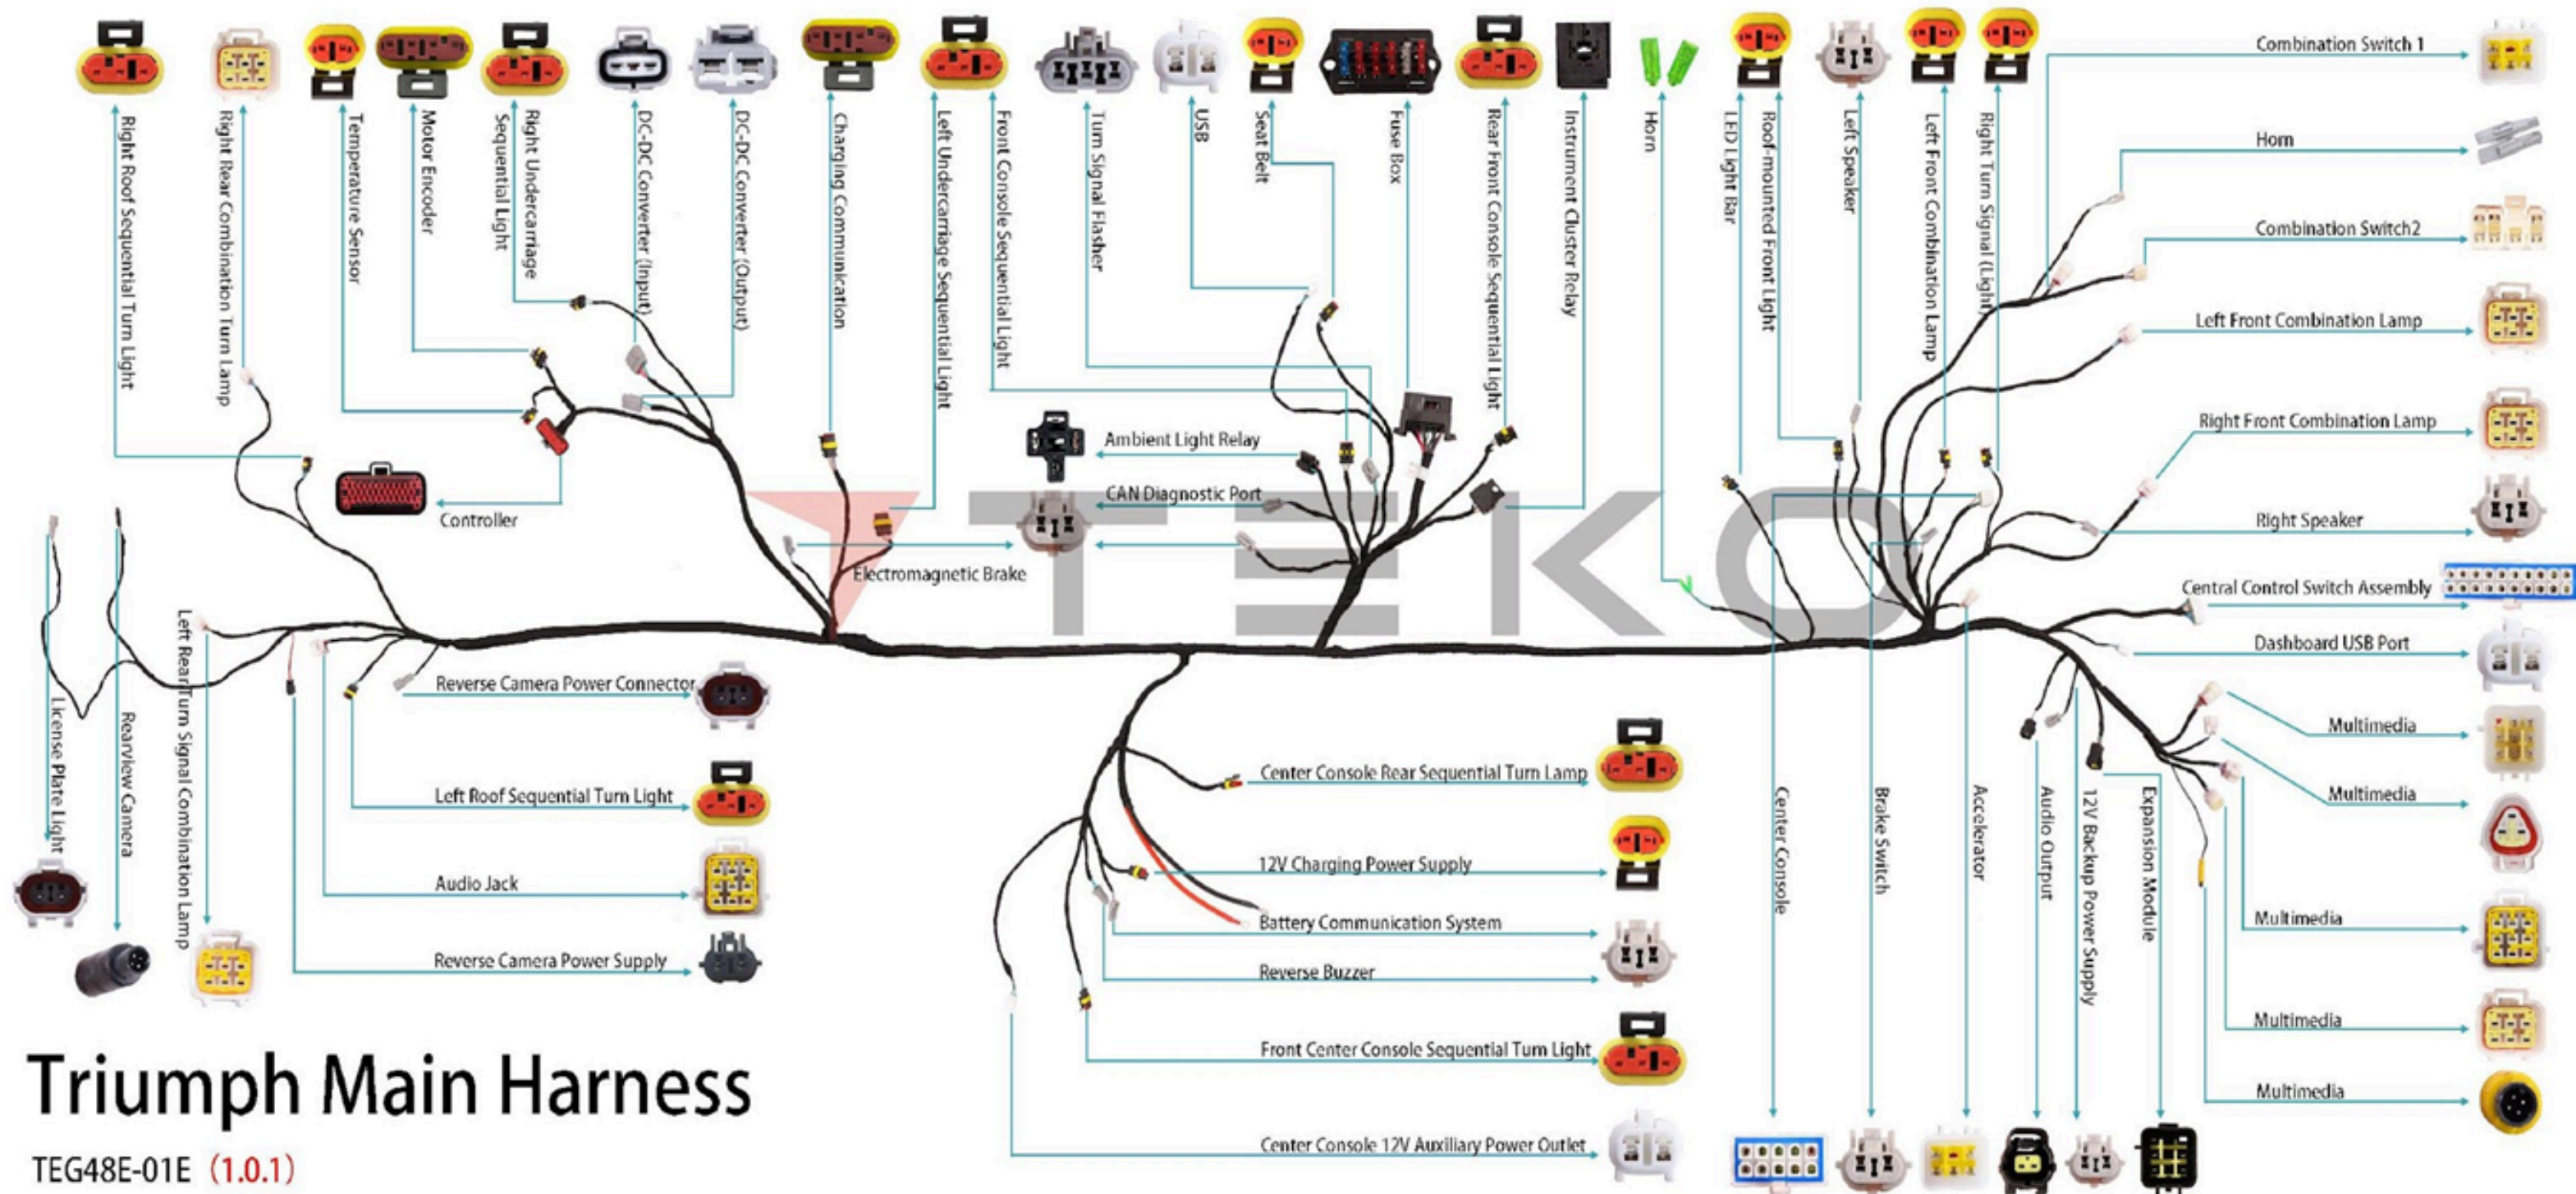

REF. No.	ERP.NO	DESCRIPTION	Q'TY
1	156892	Main Wiring Harness_Triumph	1

Triumph Main Harness

TEG48E-01E (1.0.1)