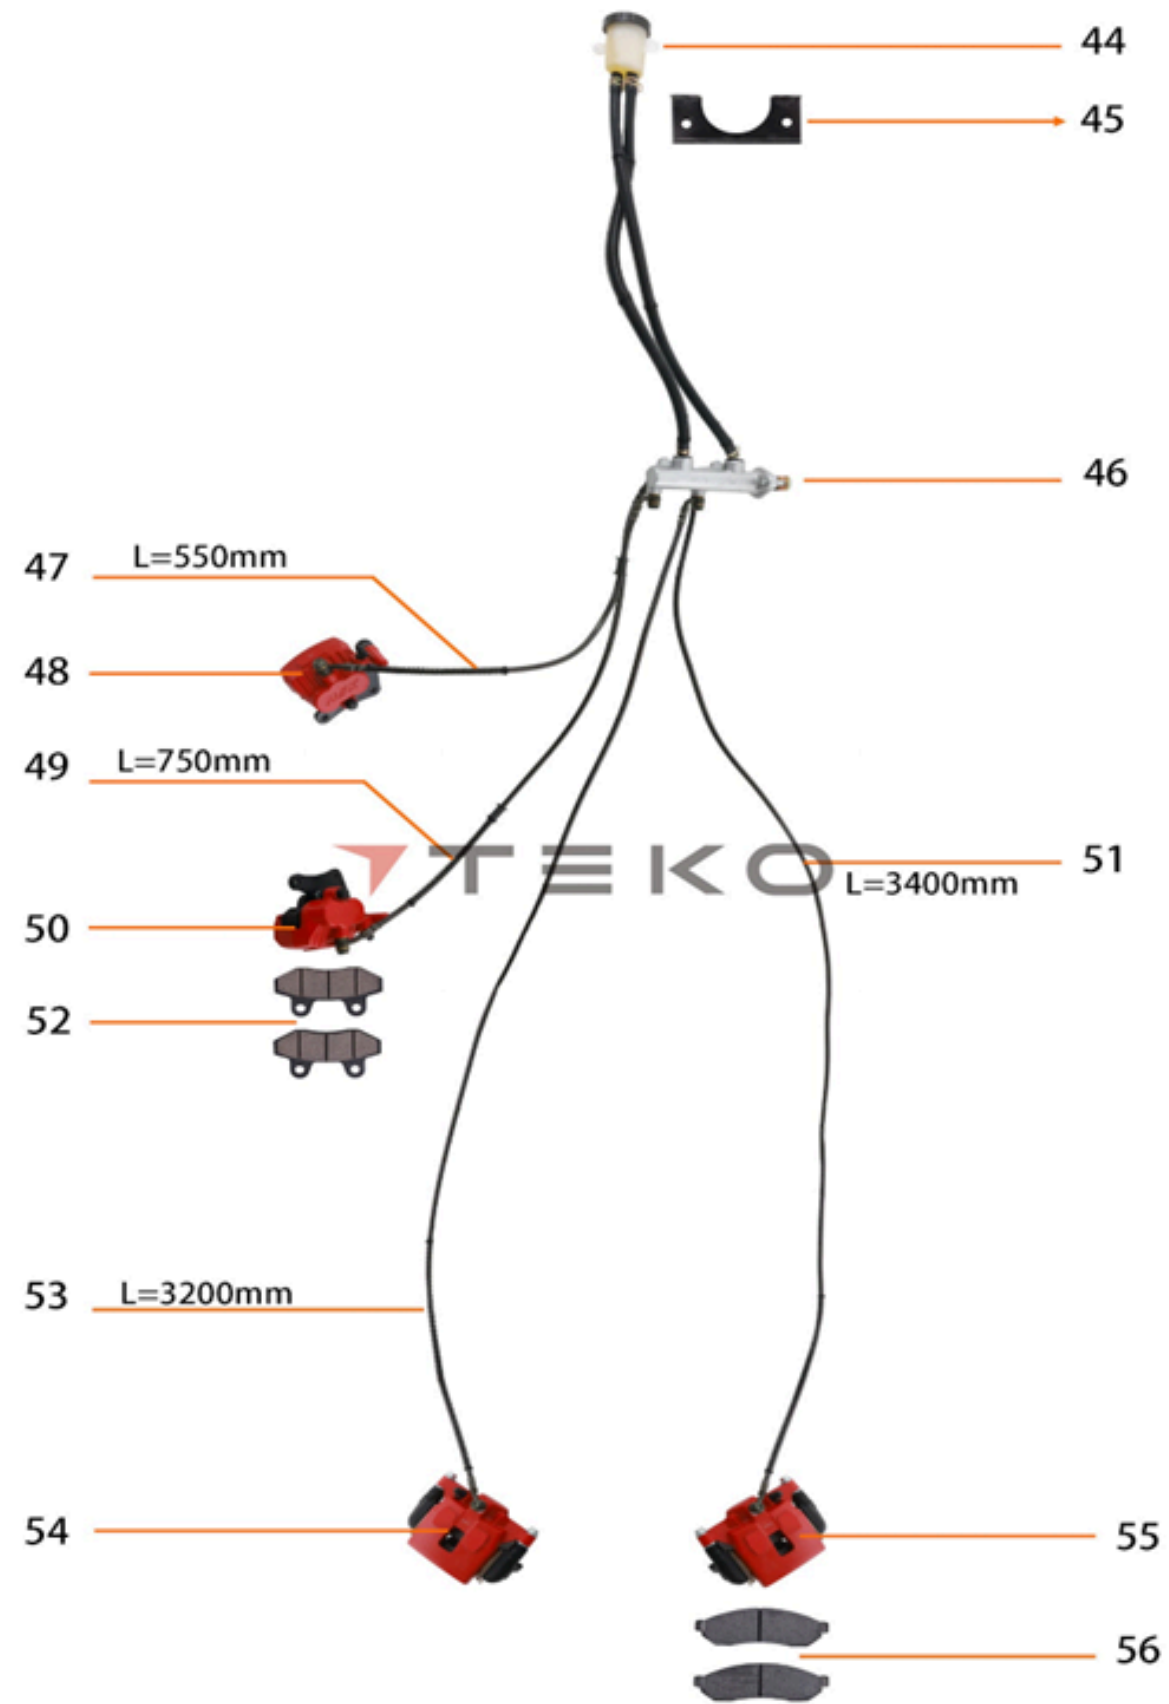

©After-Service Excellence Center.CN (ASEC)

REF. No.	ERP.NO	DESCRIPTION	Q'TY
47	626708	Disc brake tubing clamp 550MM	1
48	627090	Front brake pump left	1
49	626709	Disc brake tubing clamp 750MM	1
50	627091	Front brake pump right	1
51	627092	Disc brake tubing clamp 3400MM	1
52	623178	Front brake pad	1
53	627093	Disc brake tubing clamp 3200MM	1
53-1	158783	Brake Cable Spring Guard_φ8×60mm	4
54	626827	Rear brake pump left	1
55	626828	Rear brake pump right	1
56	623179	Rear brake pad	1