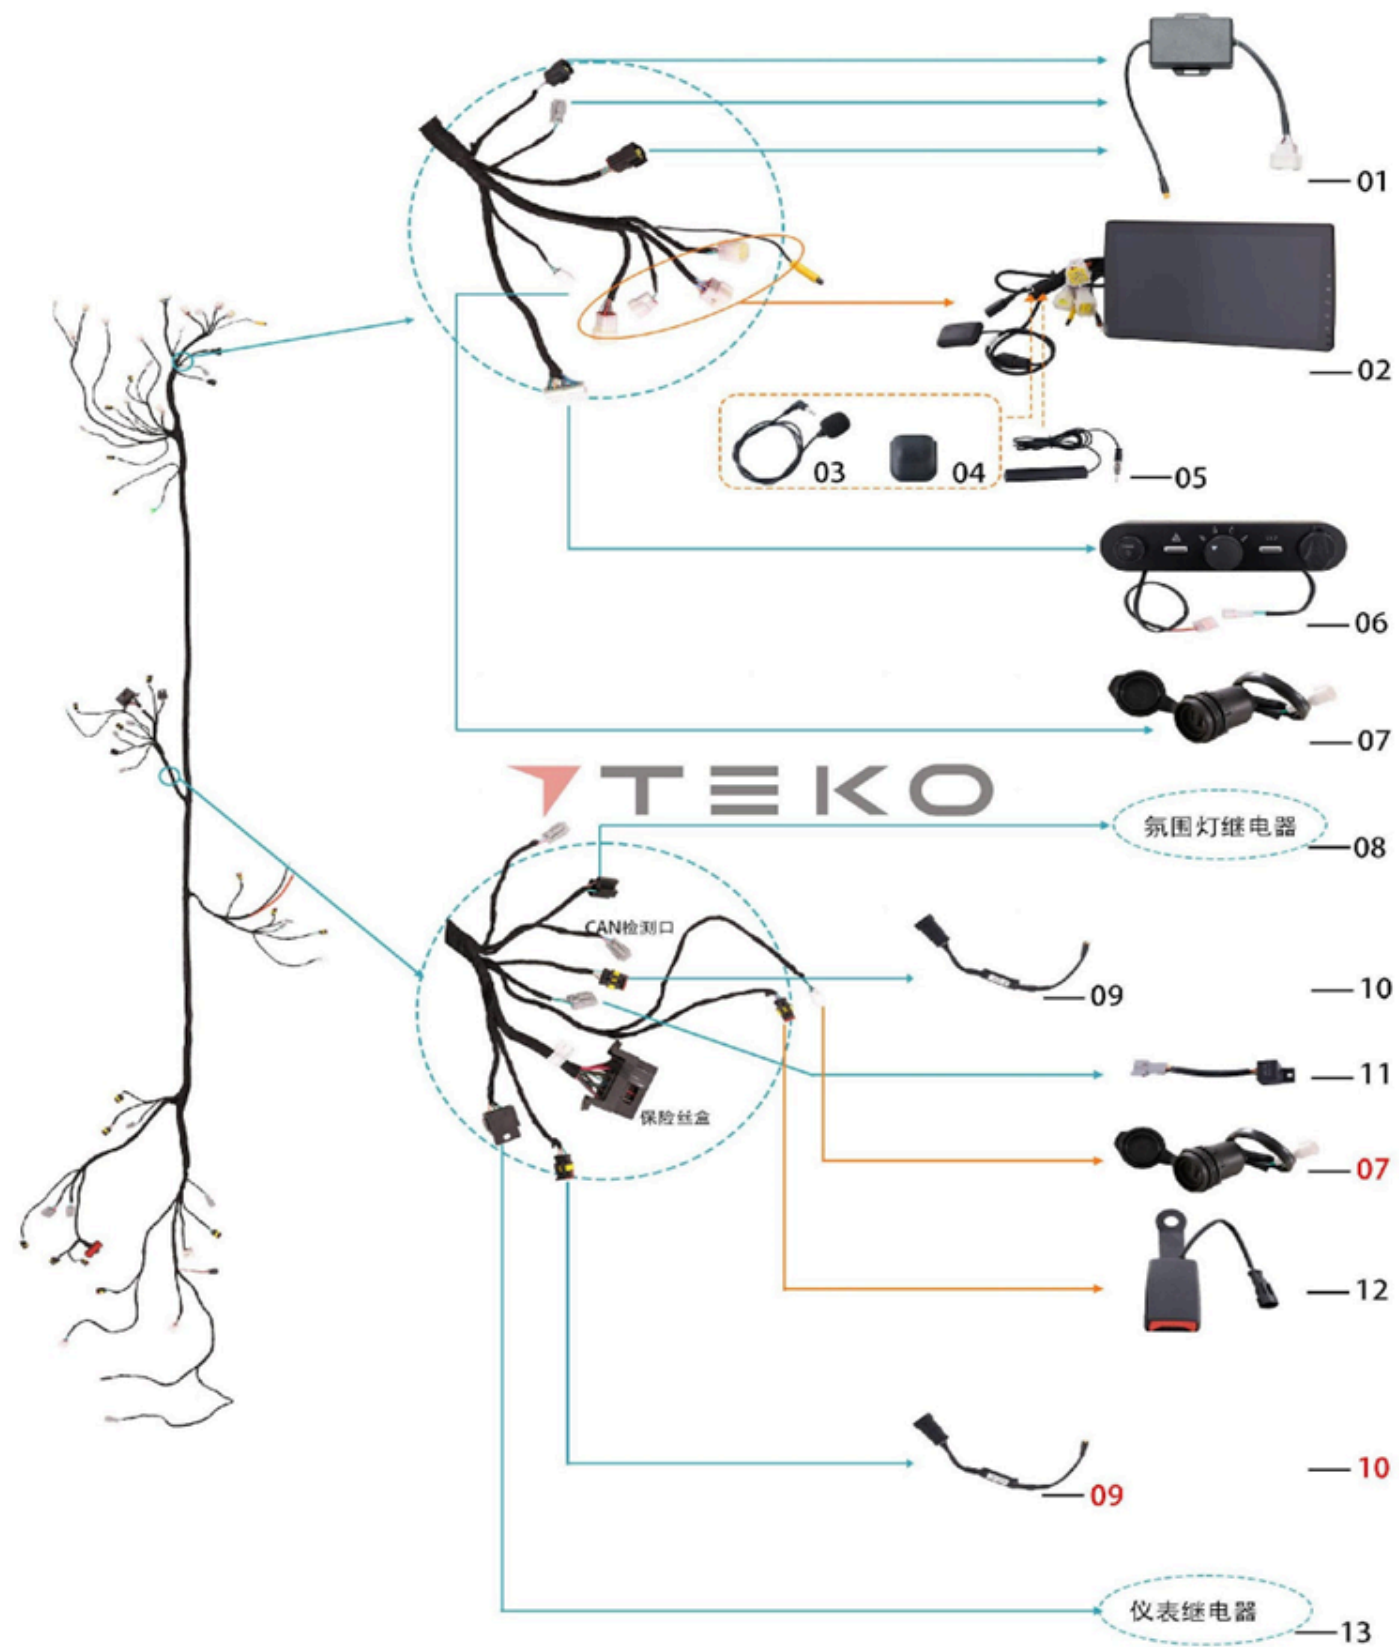

TEG48E-01E (Triumph)

Parts of Electrical

@After-Service Excellence Center.CN (ASEC)

REF. No.	ERP.NO	DESCRIPTION	Q'TY
1	156088	Ambient Light Control Signal Expansion Module	1
2	155957	Display_Carplay_TEKO LOGO	1
2.1	155731	USB port	2
3	147557	Microphone	1
3.1	104818	Cross tapping screw ST3*10 zinc	2
4	623053	Microphone fix support_33*33*23	1
5	147538	Radio antenna	1
5.1	155731	USB port	2
6	156172	Dashboard Switch Cluster	1
7	147545	USB port	2
8	152203	Electrical relay (12v 30A)	1
9	154909	Flow light patch wire	3
10	155969	Front Seat Compartment Light_950mm	3
10.1	147327	Flange bolt M10*20*1.25 dacromet black	1
10.2	143874	Lock Nut M10*1.25 dacromet black	1
11	133888	Flasher	1
11.1	143858	Flange bolt M8*16 dacromet black	4
11.2	143902	Flat gasket φ8*20*1.5 dacromet black	4
12	623188	Left safety belt clip with cable	1
13	132200	Automotive Relays	1
14	622889	Pedal assembly	1
14-1	147475	Flange bolt M6*45 dacromet black	4
14-2	143883	Flat gasket φ6*16*1.5 dacromet black	4
14-3	143870	Cap nut M6 dacromet black	4
15	623256	Throttle sensing	1