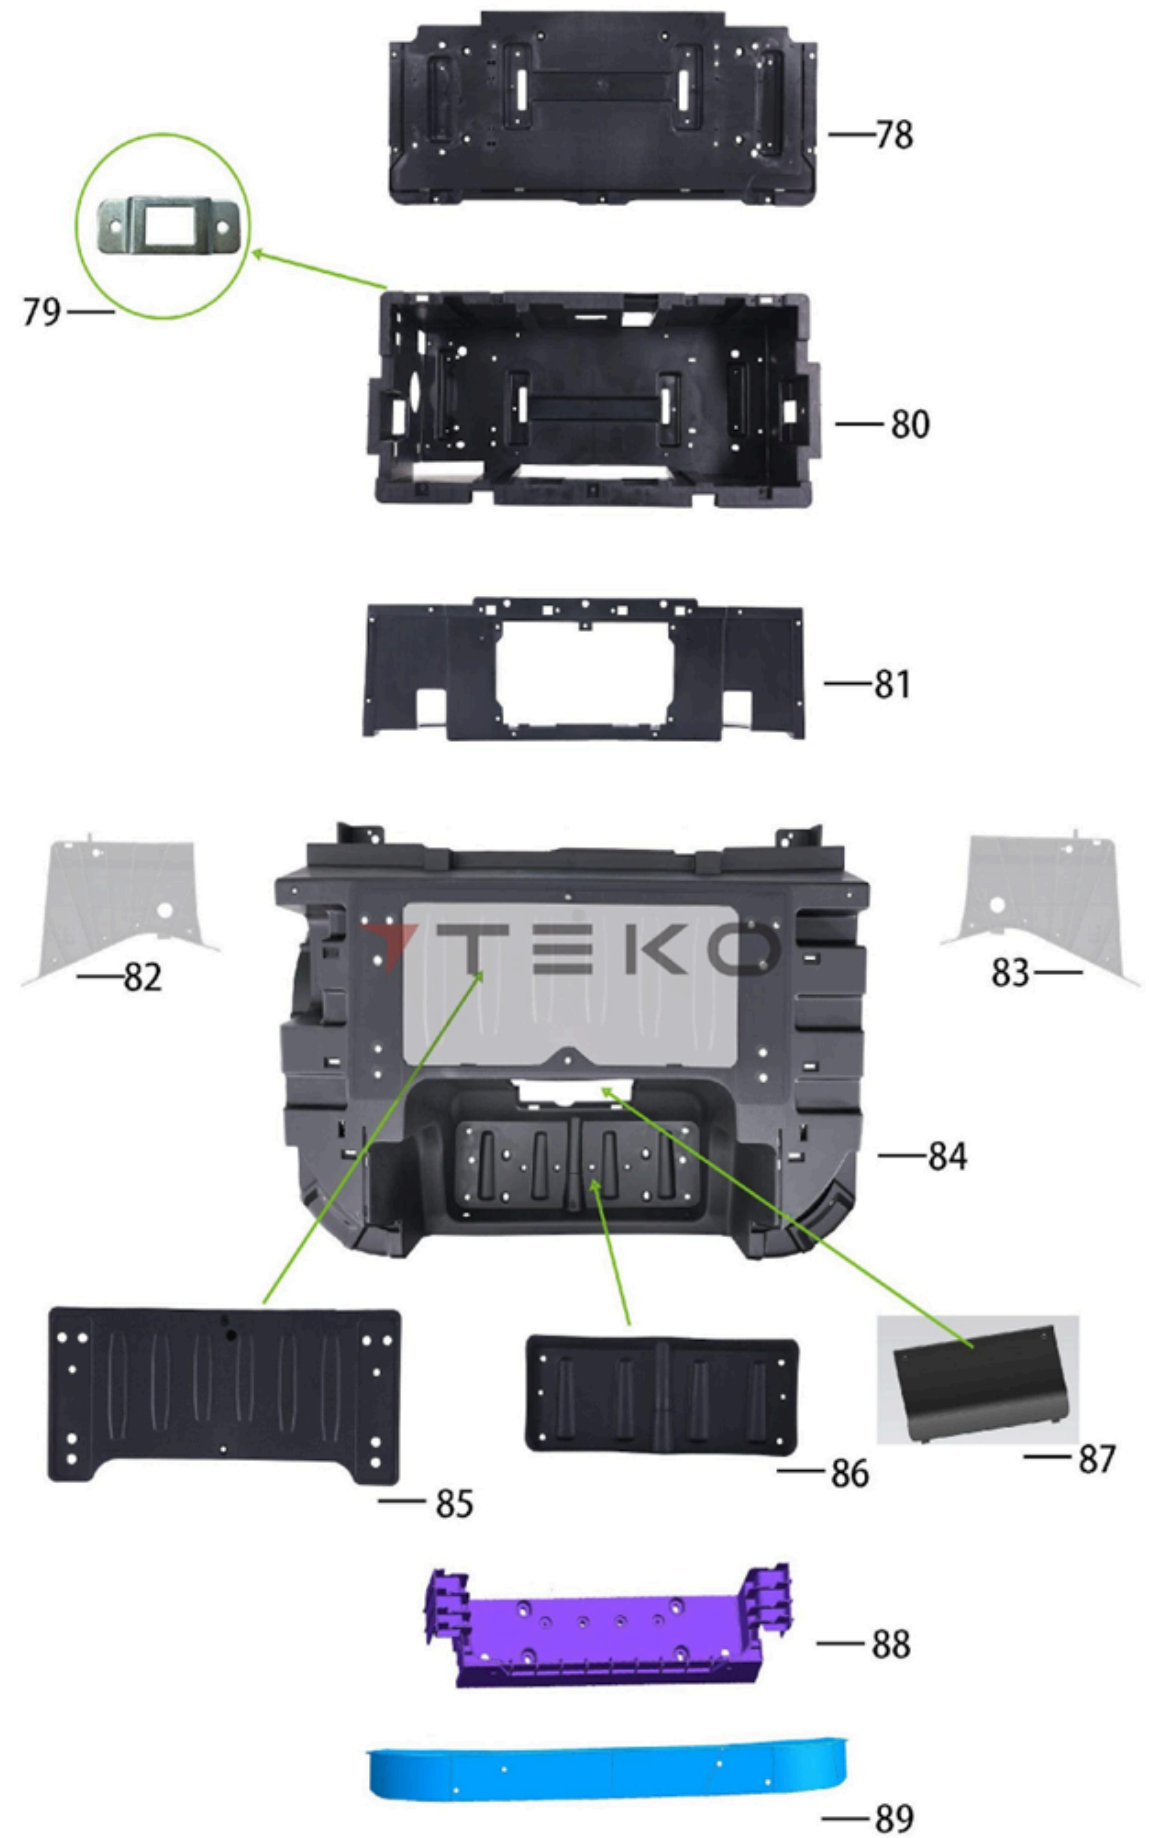

REF. No.	ERP.NO	DESCRIPTION	Q'TY
77-1	143867	Flange bolt M8*65 dacromet black	6
77-2	105276	Lock nut M8 olive	6
78	616839	Battery box buttom plate	1
78-1	105194	Flange bolt M8*16 olive	4
78-2	110888	Hexagon bolt M6*20 olive	2
78-3	114892	Card nut M6 olive	2
79	616977	seat mounting clip	2
79-1	104835	Cross tapping screw ST5*16 olive	4
80	616838	Battery box	3
80-1	141091	Hexagon flange tapping screws M6*20 olive	6
81	616840	Battery box back plate	2
81-1	110887	Hexagon bolt M6*16 olive	11
81-2	114892	Card nut M6 olive	11
82	620385	Rear wheel side sealing plate left	1
82-1	110887	Hexagon bolt M6*16 olive	2
82-2	114892	Card nut M6 olive	2
83	620386	Rear wheel side sealing plate right	1
83-1	110887	Hexagon bolt M6*16 olive	2
83-2	114892	Card nut M6 olive	2
84	631674	Rear Reinforcement_1148*871*518_Turbo/Turbo ST	1
84-1	105204	Flange bolt M8*20 olive	4
84-2	105276	Lock nut M8 olive	4
85	616845	Rear body cover	1
85-1	131988	Plastic clip	2
86	616850	Rear ball bag pad	1