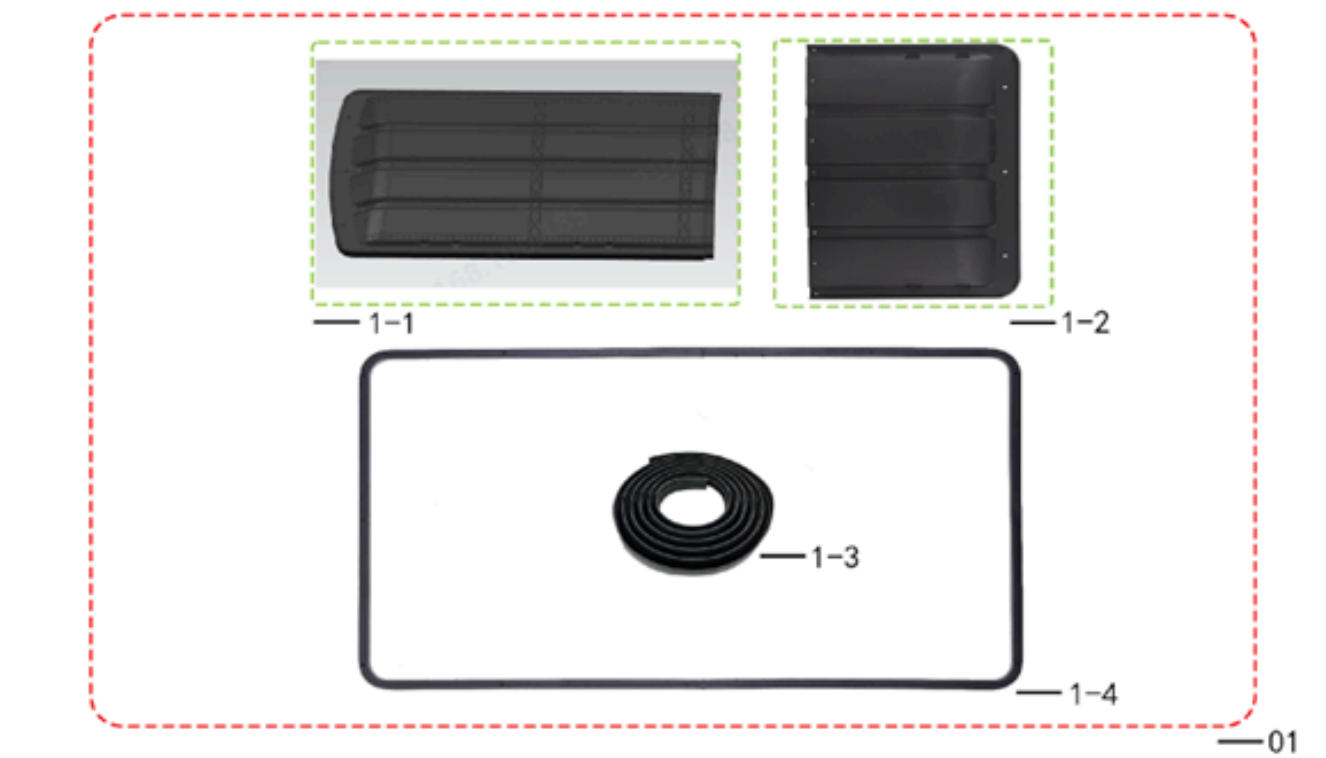

©After-Service Excellence Center.CN (ASEC)

REF. No.	ERP.NO	DESCRIPTION	Q'TY
1	627786	Roof assembly_DE-RVRXL6	1
1.1	625604	Front part of the roof	1
1-1-1	147970	Flange bolt M6*50 dacromet black	1
1-1-2	147475	Flange bolt M6*45 dacromet black	6
1-1-3	143883	Flat gasket φ6*16*1.5 dacromet black	4
1-1-4	143870	Cap nut M6 dacromet black	20
1.2	626756	Rear part of the roof	10
1-2-1	147970	Flange bolt M6*50 dacromet black	4
1-2-2	147475	Flange bolt M6*45 dacromet black	4
1-2-3	143883	Flat gasket φ6*16*1.5 dacromet black	8
1-2-4	143870	Cap nut M6 dacromet black	8
1.3	143949	Sealing strip	4
1.4	626753	Roof support	2
1-4-1	147970	Flange bolt M6*50 dacromet black	4
1-4-2	147379	Lock Nut M6 dacromet black	1
1-4-3	143849	Flange bolt M8*45 dacromet black	4
1-4-4	143902	Flat gasket φ8*20*1.5 dacromet black	4
1-4-5	147344	Cap nut M8 dacromet black	4
2	147601	Armrest	8
2.1	143857	Flange bolt M6*60 dacromet black	12
2.2	143883	Flat gasket φ6*16*1.5 dacromet black	12
2.3	143870	Cap nut M6 dacromet black	12
2.4	623779	Handle pad	10
3	626859	Rear column support connecting plate	2
3.1	147383	Flange bolt M8*50 dacromet black	8