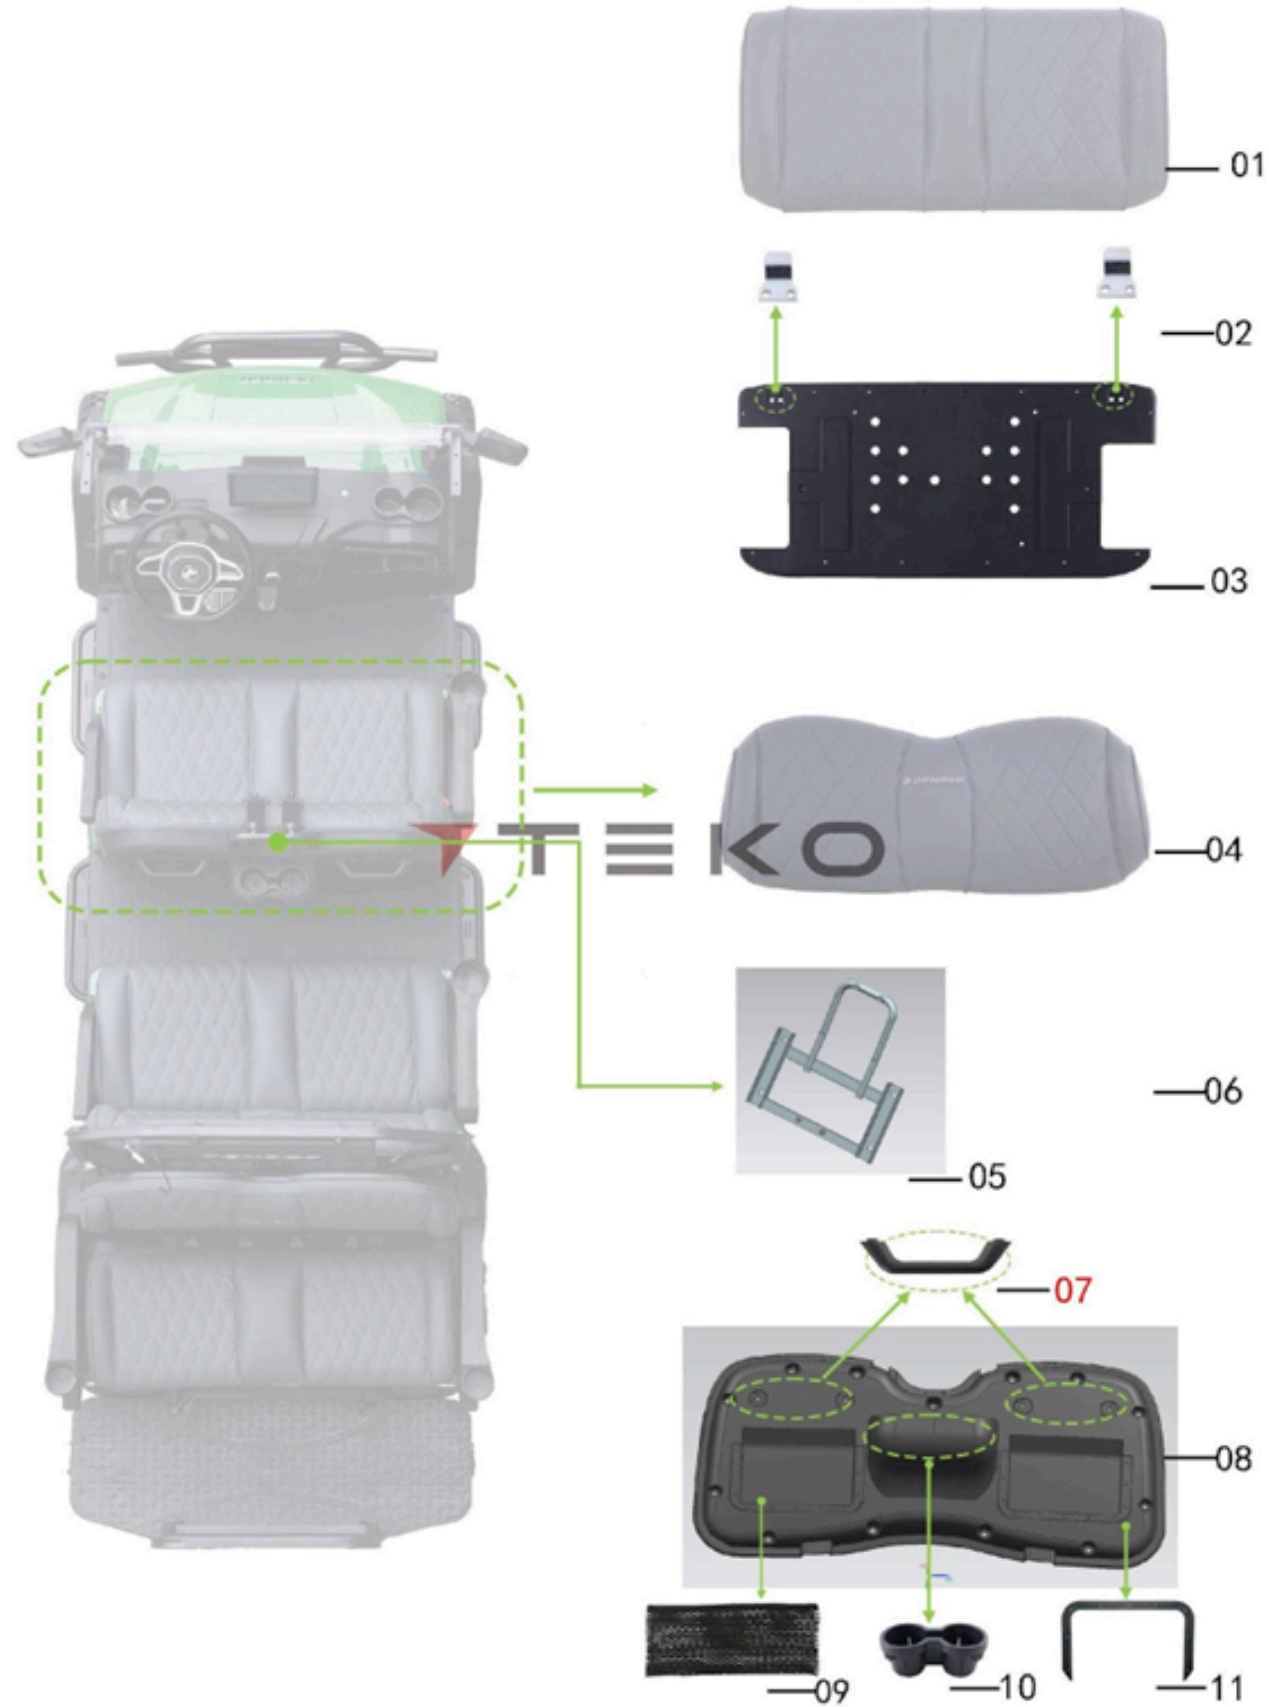

REF. No.	ERP.NO	DESCRIPTION	Q'TY
1	158633	Front Seat Cushion_Turbo/Turbo ST	2
2	616975	Seat cushion clip hook	2
2.1	105136	Flange bolt M6*16 olive	4
3	616855	Front seat decorative cover	2
3.1	600745	Cross tapping screw ST4.8*16 olive	36
4	158634	Front Seat Backrest_With TEKO LOGO_Turbo/Turbo ST	2
5	626750	Safty belt bracket support	1
6	626747	Front backrest support	2
7	147601	Armrest	8
7.1	143857	Flange bolt M6*60 dacromet black	12
7.2	143883	Flat gasket φ6*16*1.5 dacromet black	12
7.3	143870	Cap nut M6 dacromet black	12
7.4	623779	Handle pad	10
8	631693	Driver Seat Backrest Guard Plate_968*485*177_Trophy Plus	1
8.1	143849	Flange bolt M8*45 dacromet black	3
9	147604	Net bag	2
9.1	143849	Flange bolt M8*45 dacromet black	3
10	626559	Backrest cup holder	1
11	626560	Net bag plate	2
12	631682	Driver Seat Backrest Cove_968*483*31_Turbo/Turbo ST	1
13	620454	Left backrest hook	2
13-1	147324	Flange bolt M6*20 dacromet black	2
13-2	105450	Flat gasket φ6*16*1.5 olive	2
13-3	113217	Hexagon bolt M6*12 olive	4
14	621459	Right backrest hook	2