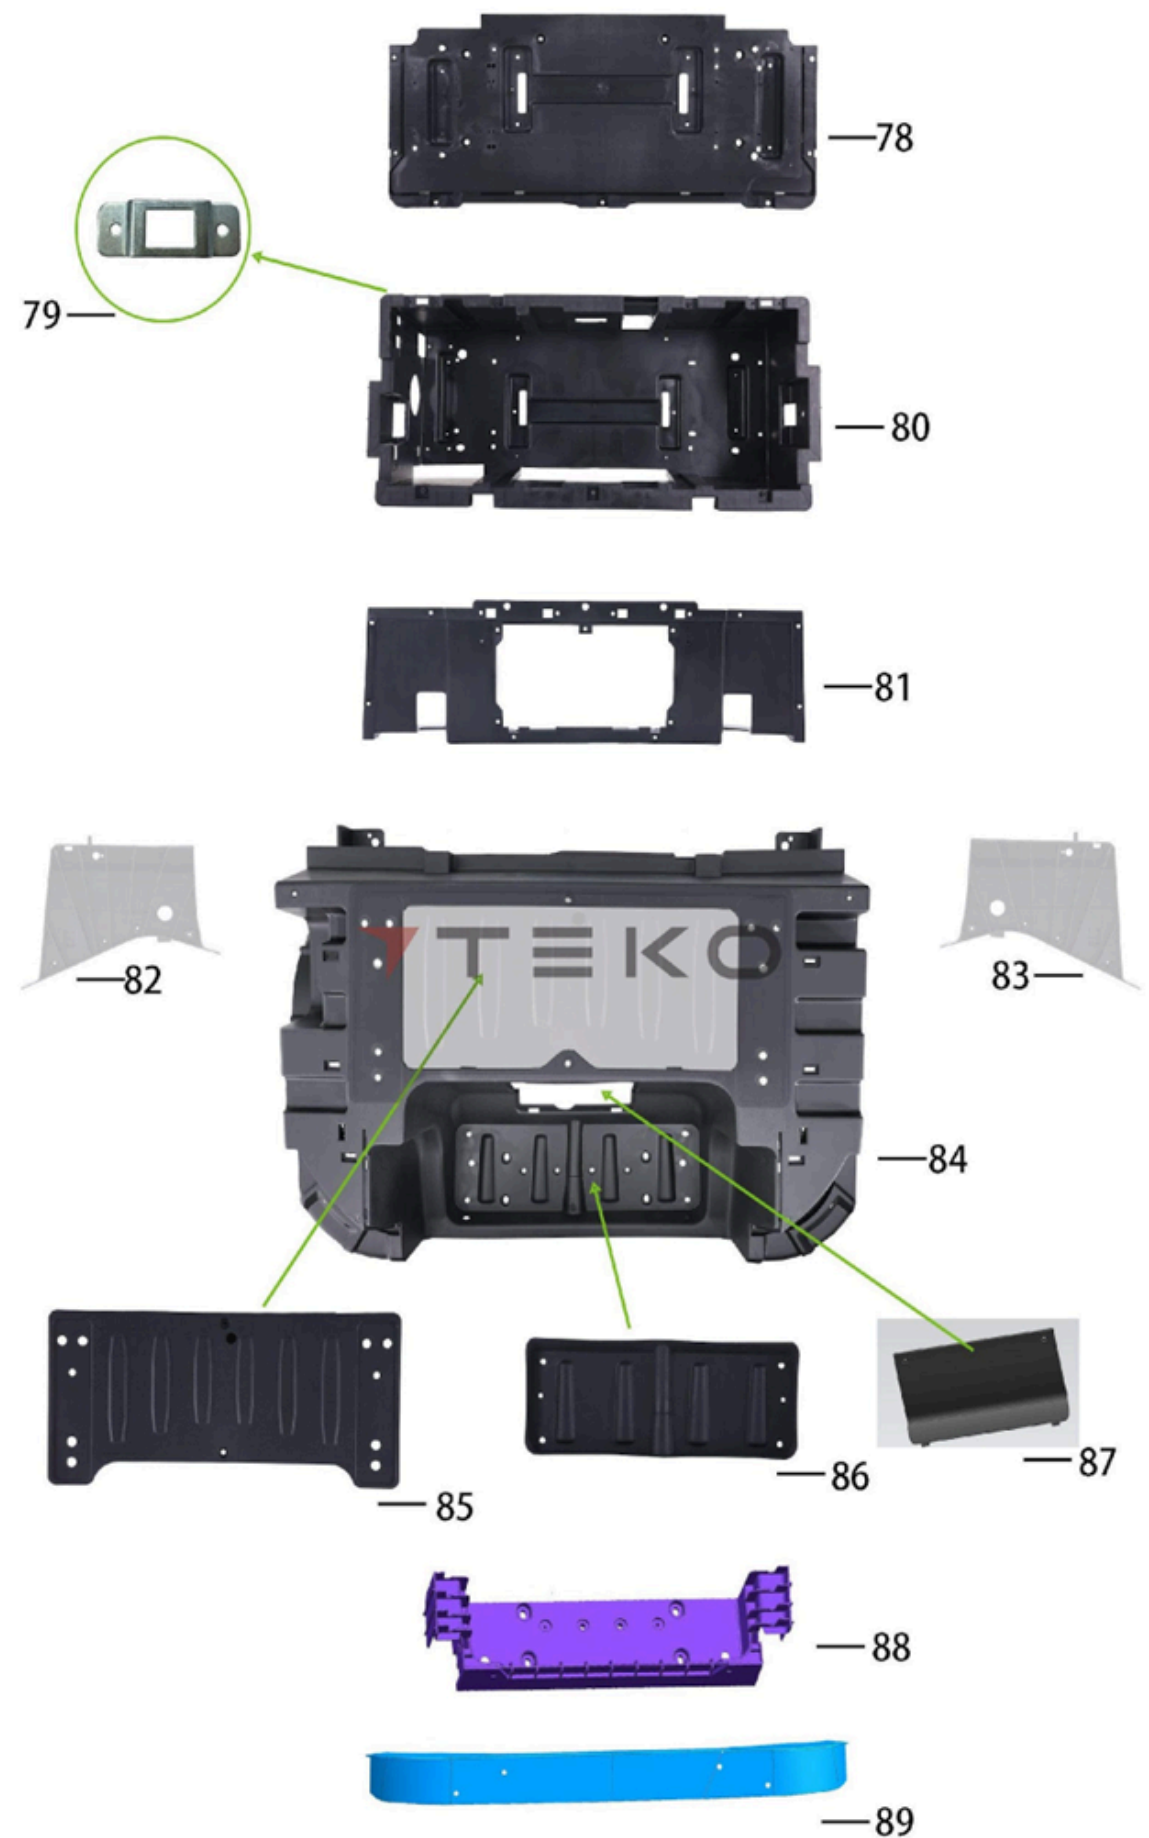

REF. No.	ERP.NO	DESCRIPTION	Q'TY
86-1	131988	Plastic clip	4
87	631677	Motor Access Cover_431*257*51_Turbo/Turbo ST	1
87-1	147333	Hexagon bolt M6*16 dacromet black	2
87-2	147385	Card nut M6 dacromet black	2
88	631678	Rear Base Support_720*171*161_Turbo/Turbo ST	1
88-1	143867	Flange bolt M8*65 dacromet black	6
88-2	105276	Lock nut M8 olive	6
89	631679	Rear Bumper_1056*102*116_Turbo/Turbo ST	1