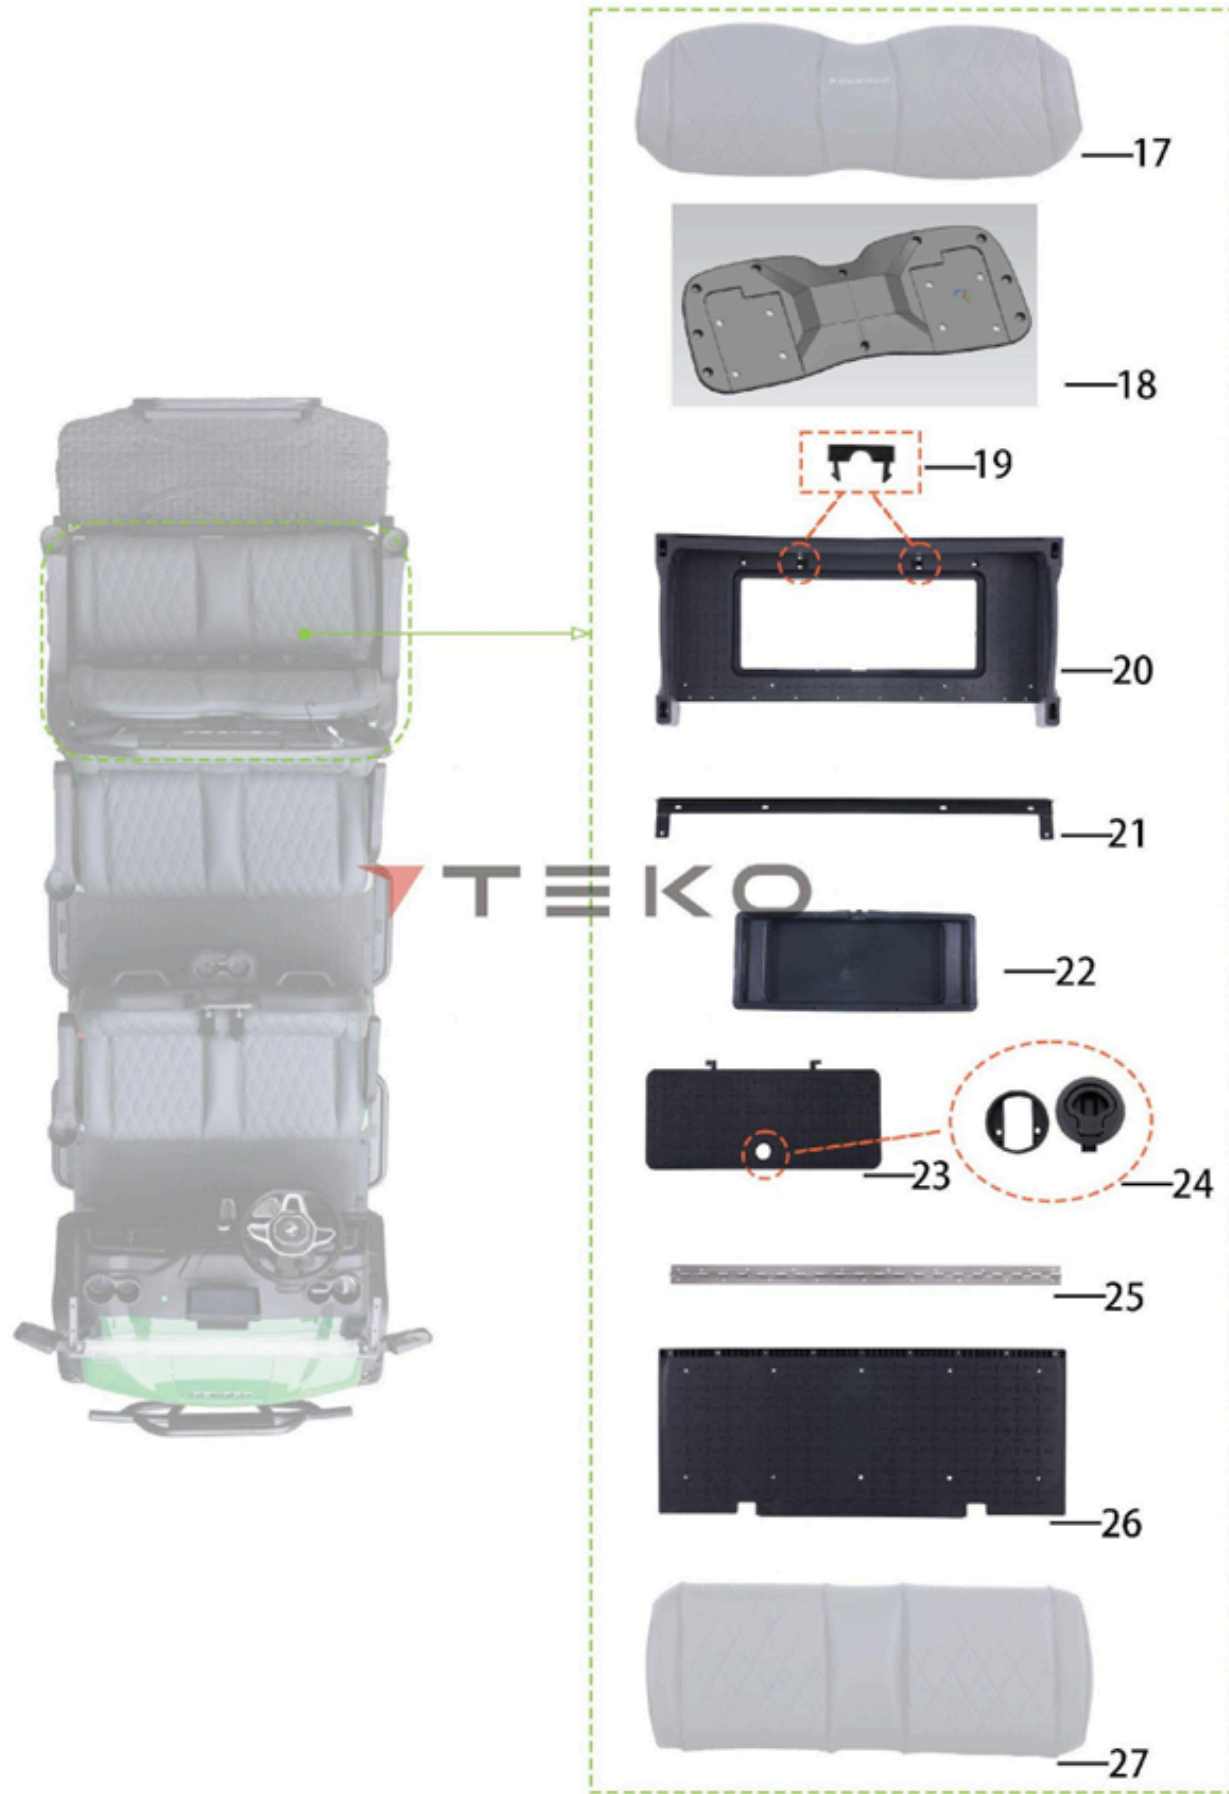

REF. No.	ERP.NO	DESCRIPTION	Q'TY
18	631684	Rear-Facing Seat Backrest Cover_955*361*34_Turbo/Turbo ST	1
18-1	113217	Hexagon bolt M6*12 olive	12
19	616861	Pin shaft cover	1
20	616857	Rear seat support	1
20-1	143865	Flange bolt M8*75 dacromet black	2
20-2	105817	Hexagon bolt M6*45 black	4
20-3	105273	Lock nut M6 olive	4
21	616908	Rear seat connection bracket	1
21-1	147383	Flange bolt M8*50 dacromet black	4
21-2	143872	Lock Nut M8 dacromet black	4
22	616859	Tool box_238mm	1
22-1	600744	Cross tapping screw ST4.2*16 olive	6
23	616860	Tool box cover	1
24	134826	Tool box lock	1
24-1	147386	Cross tapping screw M5*16 dacromet black	2
25	134827	Long-row hinge	1
25-1	141052	Rivet 5*16 black zinc	19
26	616858	Rear seat monuting plate	1
26-1	143907	Cross tapping screw M6*35 olive	10
27	158635	Rear Seat Cushion_Turbo/Turbo ST	1
28	616854	Front left arm rest	2
28-1	143853	Flange bolt M8*30 dacromet black	4
29	620448	Rear left arm rest	1
29-1	143857	Flange bolt M6*60 dacromet black	1
29-2	105156	Flange bolt M6*35 olive	1