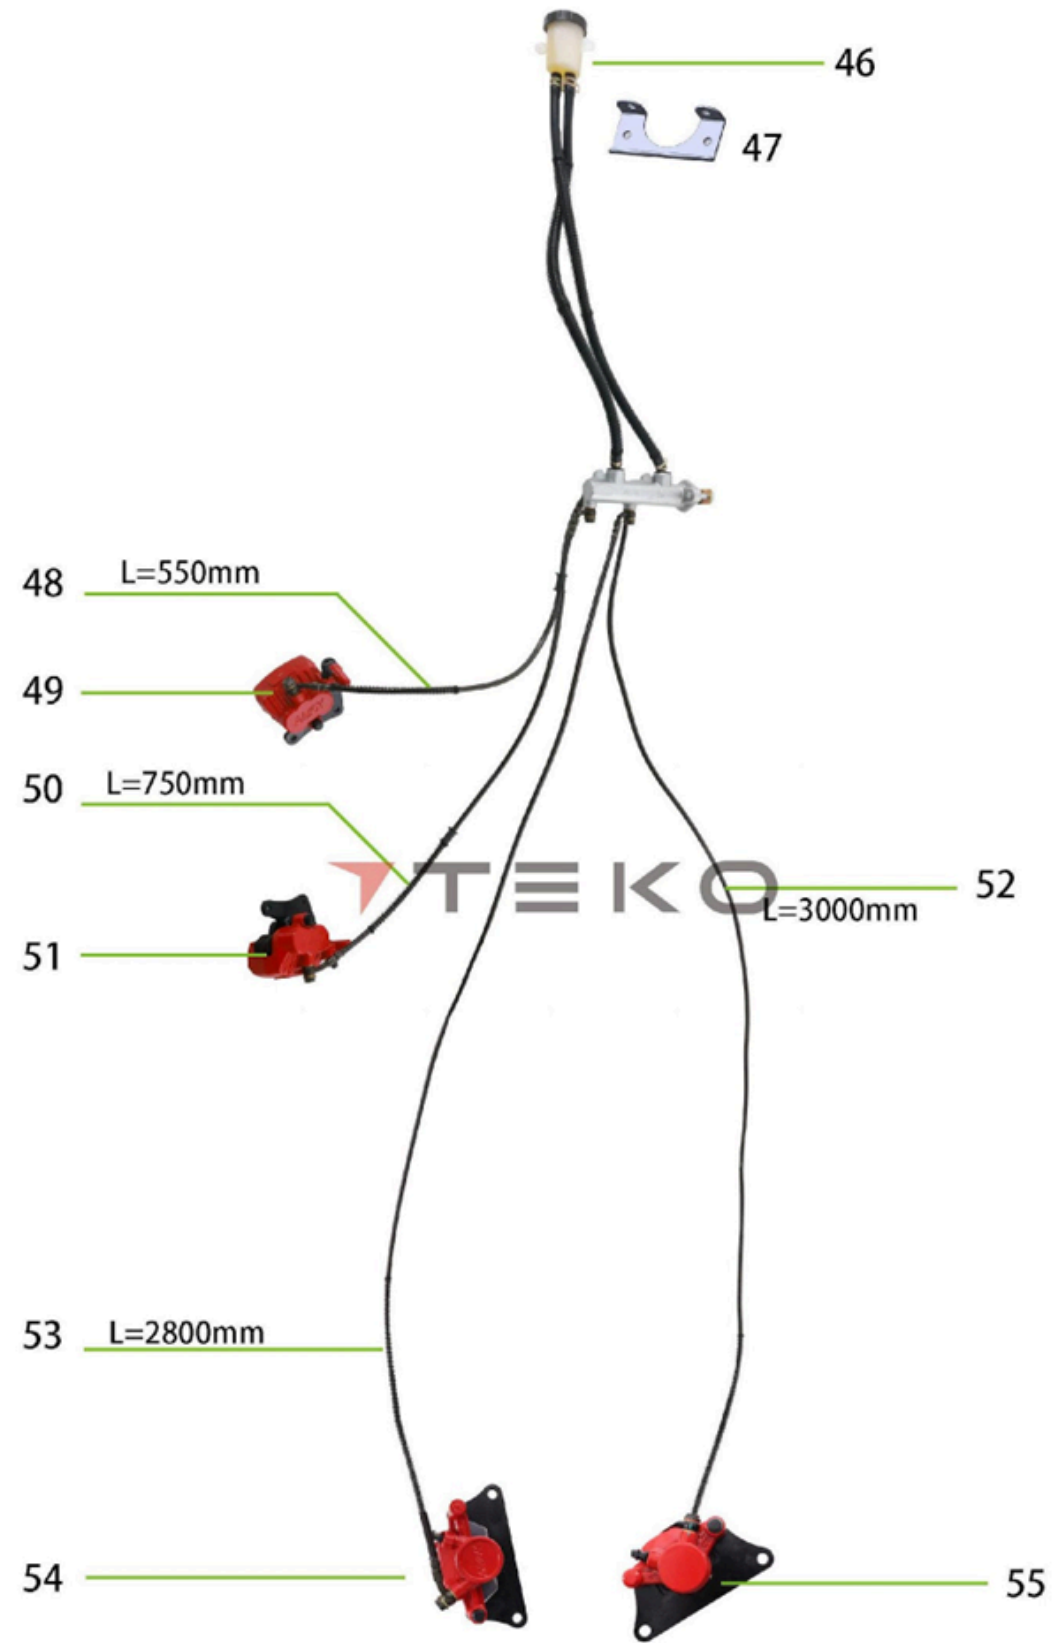

REF. No.	ERP.NO	DESCRIPTION	Q'TY
47	623397	Oil cup fixing plate	1
47-1	147333	Hexagon bolt M6*16 dacromet black	4
47-2	143881	Lock nut M6 dacromet black	2
47-3	114892	Card nut M6 olive	2
48	626708	Disc brake tubing clamp 550MM	1
49	627090	Front brake pump left	1
50	626709	Disc brake tubing clamp 750MM	1
51	627091	Front brake pump right	1
52	628603	Disc brake tubing clamp 3000MM	1
53	628602	Disc brake tubing clamp 2800MM	1
54	626827	Rear brake pump left	1
55	626828	Rear brake pump right	1