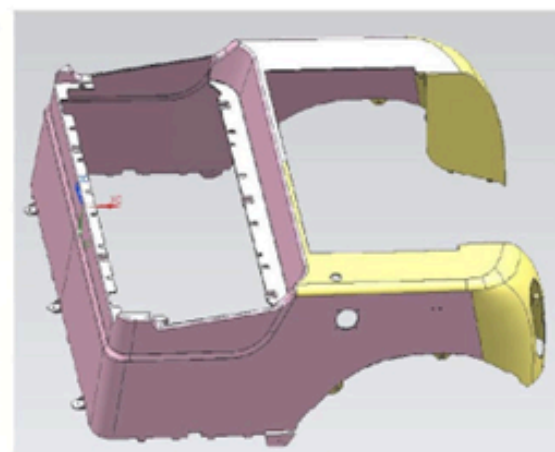

REF. No.	ERP.NO	DESCRIPTION	Q'TY
23-3	147333	Hexagon bolt M6*16 dacromet black	4
23-4	114892	Card nut M6 olive	4
24	631697	Driver Seat Rear Upper Guard Plate_1039*120*94_Trophy Plus	1
25	631696	Driver Seat Rear Lower Guard Plate_1088*360*236_Trophy Plus	1
26	158640	Rear Floor Mat_With TEKO LOGO_Trophy Plus	1
27	631686	Rear Footrest Rubber_1062*567*5_Trophy Plus	1
28	632773	Rear body_Turbo/Turbo ST_Gulf Blue	1
28-1	114892	Card nut M6 olive	2
28-2	143893	Hexagon flange tapping screws M6*20 dacromet black	5
29	632772	Rear body_Turbo/Turbo ST_Black with Pearl Glitter	1
29-1	114892	Card nut M6 olive	2
29-2	143893	Hexagon flange tapping screws M6*20 dacromet black	5
30	632775	Rear body_Turbo/Turbo ST_Nardo Gray	1
30-1	114892	Card nut M6 olive	2
30-2	143893	Hexagon flange tapping screws M6*20 dacromet black	5
31	632774	Rear body_Turbo/Turbo ST_Moonlight White	1
31-1	147324	Flange bolt M6*20 dacromet black	2
31-2	143893	Hexagon flange tapping screws M6*20 dacromet black	5
32	632776	Rear body_Turbo/Turbo ST_Torch Red	1
32-1	147324	Flange bolt M6*20 dacromet black	2
32-2	143893	Hexagon flange tapping screws M6*20 dacromet black	5
32	631676	Rear Fender Right_732*320*118_Turbo/Turbo ST	1
30-1	147387	Hexagon bolt M6*20 dacromet black	2
33	155105	Charging Receptacle_AC110V-220V_700mm	1
34	155104	Plug cable_2500mm	1