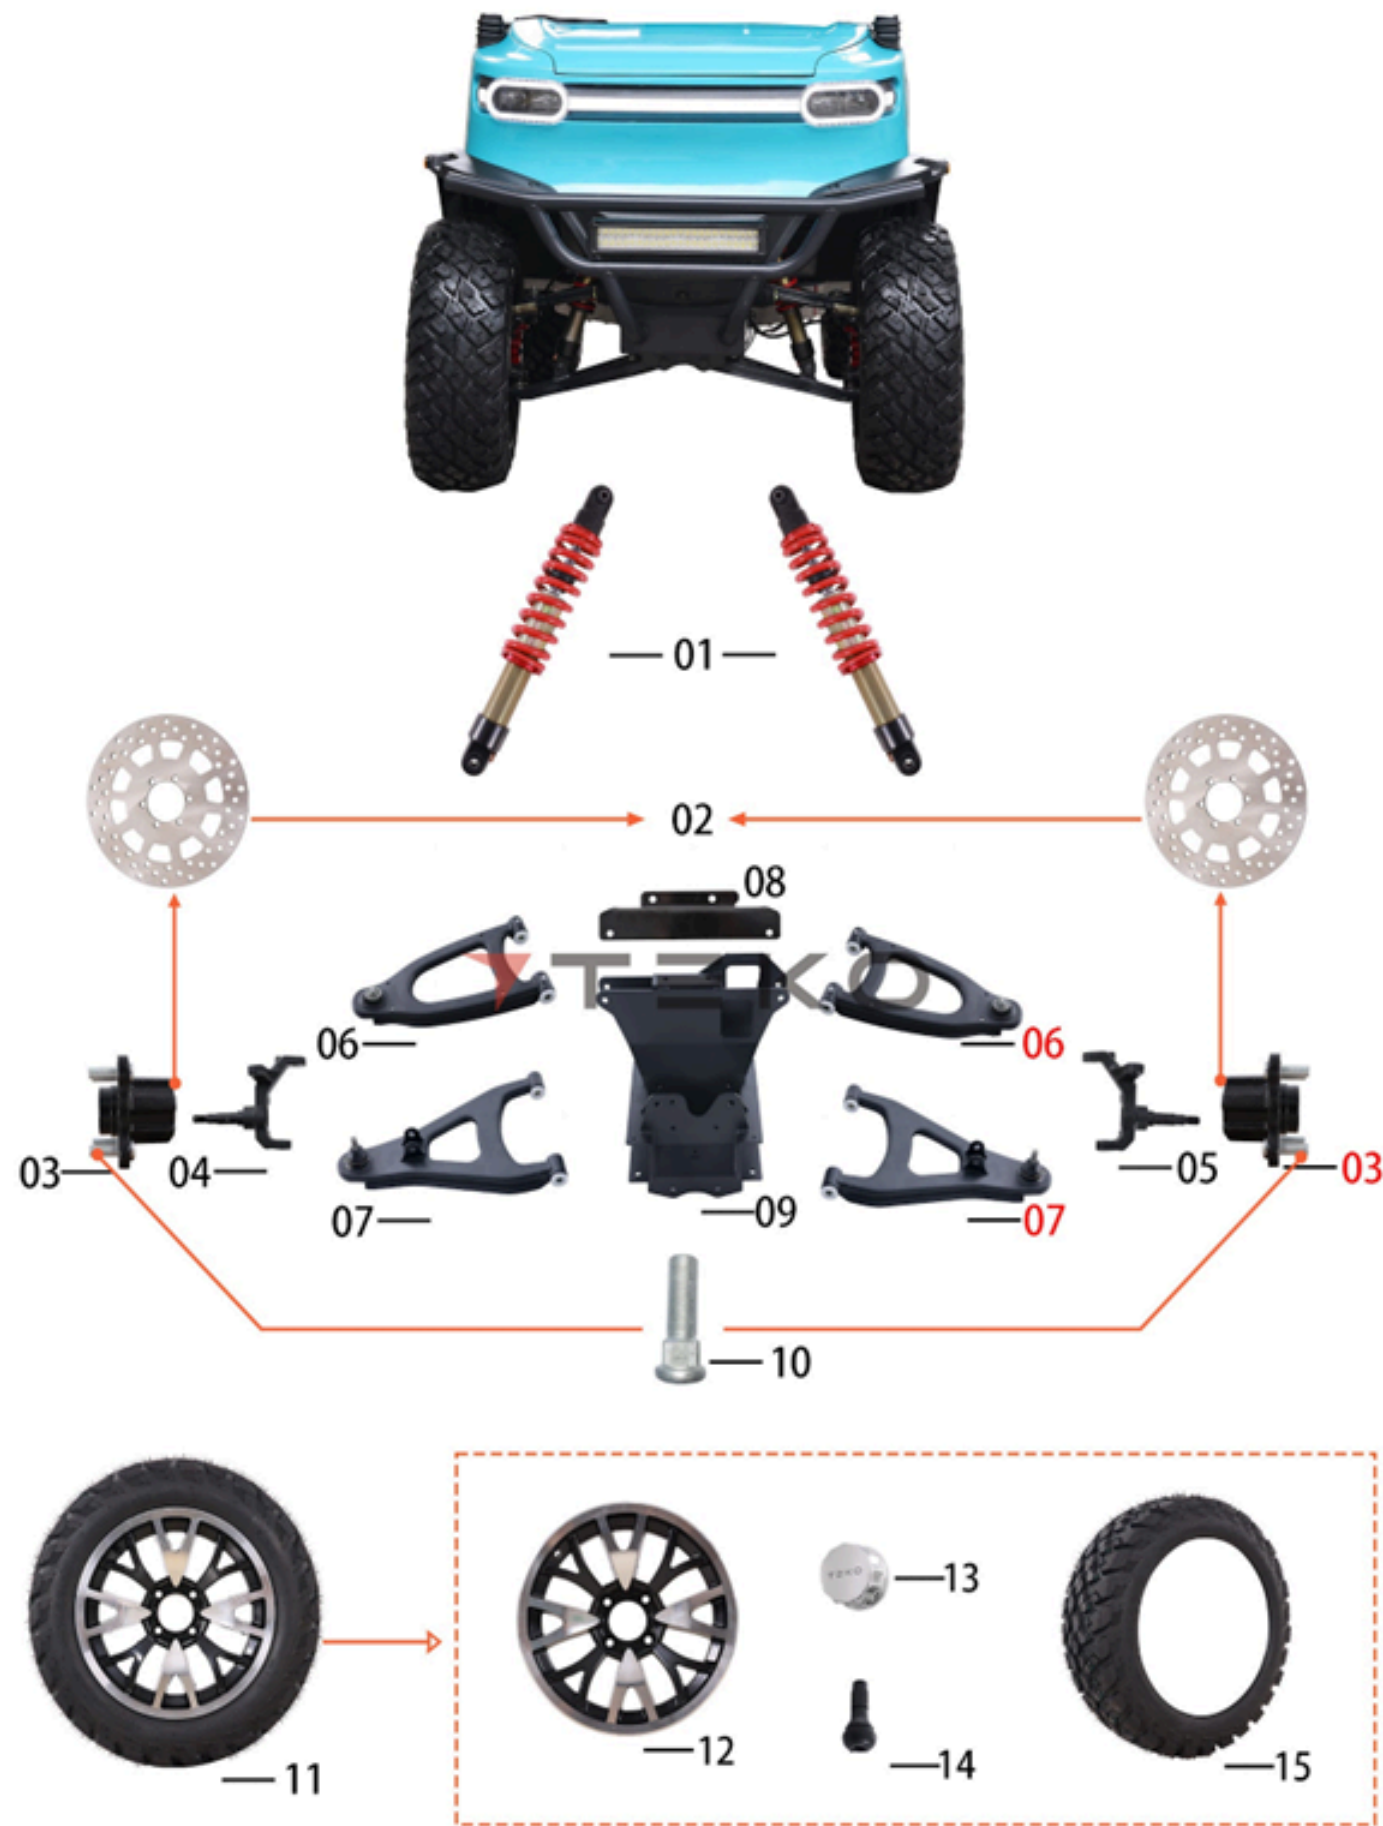

TEG48E-01B (Trophy Plus)

Parts of Suspension

REF. No.	ERP.NO	DESCRIPTION	Q'TY
1	153577	Front Absorber	2
1.1	143864	Flange bolt M10*1.25*50 dacromet black	4
1.2	143871	Lock Nut M10*1.25 dacromet black	4
2	153579	front disc brake disc	2
2.1	150107	Cross bolt	12
2.2	631322	Hex Flange Bolt_M6*16, Class 10.9_Black Dacromet_Non-Slip	12
3	158002	Front Wheel Hub_125mm	2
3.1	143899	Flat gasket 14*40*2 dacromet black	2
3.2	607211	Slotted nut	2
3.3	104873	Spring gasket M14 black	2
3.4	143898	Cotter 2.5X30 dacromet black	2
3.5	153581	Knuckle	1
4	631054	Right Steering Knuckle_ Rover XXL	1
4.1	611951	Flat gasket φ12*φ24*2 olive	2
4.2	147320	Spring gasket M12 dacromet black	2
4.3	143877	Slotted nut M12*1.25 dacromet black	2
4.4	143898	Cotter 2.5X30 dacromet black	2
5	631053	Left Steering Knuckle _ Rover XXL	1
5.1	611951	Flat gasket φ12*φ24*2 olive	2
5.2	147320	Spring gasket M12 dacromet black	2
5.3	143877	Slotted nut M12*1.25 dacromet black	2
5.4	143898	Cotter 2.5X30 dacromet black	2
6	622882	Front upper swing arm	2
6.1	112934	Rocker arm seal cover	8
6.2	109032	Front rocker arm nylon sleeve	8