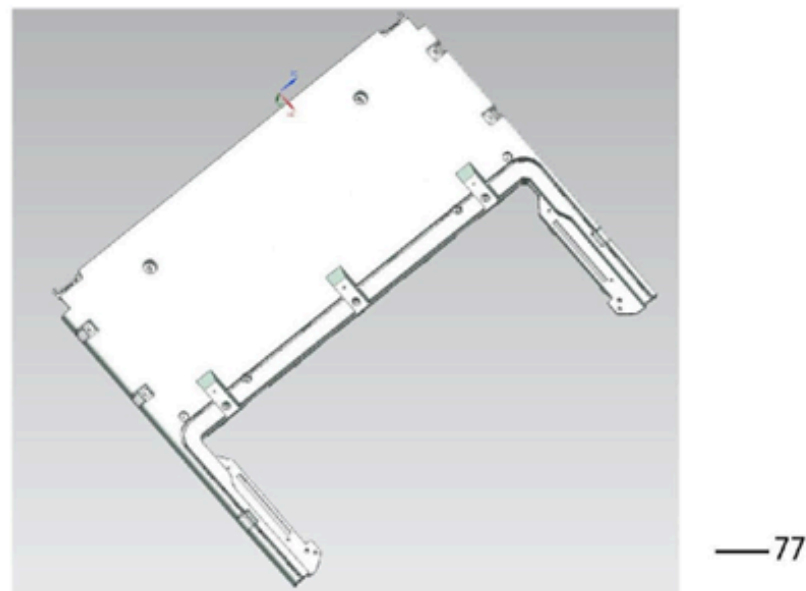

REF. No.	ERP.NO	DESCRIPTION	Q'TY
66-1	147333	Hexagon bolt M6*16 dacromet black	4
67	628616	Front Storage Bin_Trophy	1
67-1	147964	Cross tapping screw ST4*12 dacromet black	1
67-2	601898	Flat gasket olive	1
68	628617	Front Storage Compartment Left Hinge_Trophy	1
68-1	147334	Hexagon bolt M6*25 dacromet black	2
69	628618	Front Storage Compartment Right Hinge_Trophy	1
69-1	147334	Hexagon bolt M6*25 dacromet black	2
70	628654	Front Base Tray_Trophy	1
70-1	147333	Hexagon bolt M6*16 dacromet black	2
70-2	147379	Lock Nut M6 dacromet black	2
70-3	142202	Tab Weld Nut_M6_Wide Flange_Olive Drab_City car	24
70-4	147387	Hexagon bolt M6*20 dacromet black	5
71	155979	Front Storage Compartment Cable_840mm_Trophy	1
72	155980	Front Storage Compartment Pull-Tab_Trophy	1
72-1	143847	Flange bolt	2
73	631670	Front Footrest Panel_1124*952*23_Turbo/Turbo ST	1
74	626744	Front seat mounting seat	1
74-1	104835	Cross tapping screw ST5*16 olive	4
75	626760	Driver's under-seat storage box	1
75-1	143893	Hexagon flange tapping screws M6*20 dacromet black	2
76	631694	Driver Seat Bottom Guard Plate_1030*408*25_Trophy Plus	1
72-1	147333	Hexagon bolt M6*16 dacromet black	2
72-2	147385	Card nut M6 dacromet black	2
77	631692	Rear Footrest Panel_1122*884*24_Trophy Plus	1