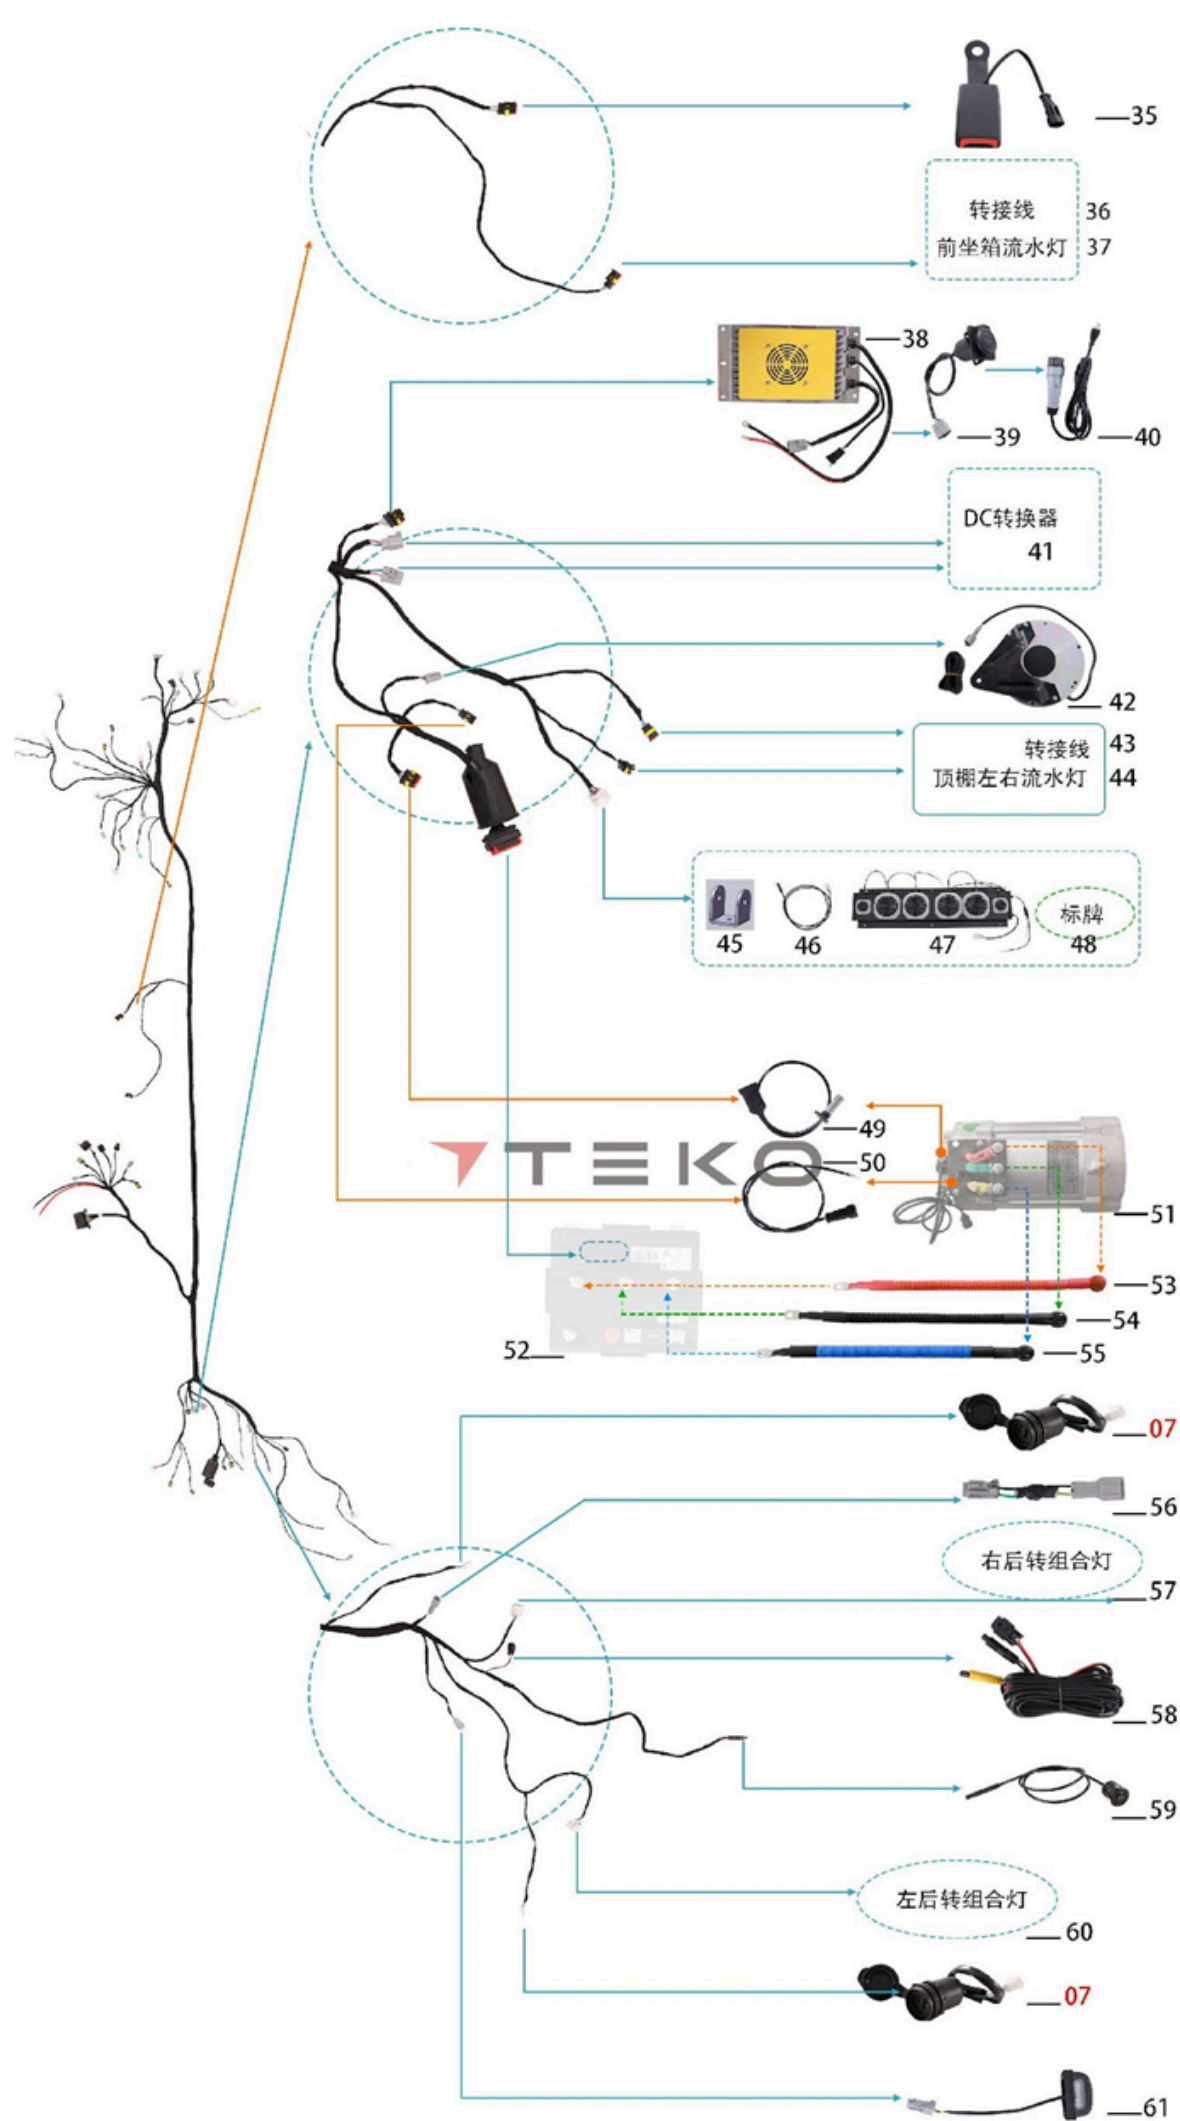

REF. No.	ERP.NO	DESCRIPTION	Q'TY
34	150651	Long row light	1
34-1	143858	Flange bolt M8*16 dacromet black	2
34-2	143902	Flat gasket φ8*20*1.5 dacromet black	2
35	623188	Left safety belt clip with cable	1
35-1	147327	Flange bolt M10*20*1.25 dacromet black	1
35-2	143874	Lock Nut M10*1.25 dacromet black	1
36	154909	Flow light patch wire	1
37	155969	Front Seat Compartment Light_950mm	1
38	155697	Charger_48V35A	1
39	155105	Charging Receptacle_AC110V-220V_700mm	1
39-1	139018	Flange bolt M5*16 olive	4
39-2	105271	Lock nut M5 olive	4
40	155104	Plug cable_2500mm	2
41	156117	DC Converter_300W Non-Isolated	1
42	151340	EMB_75N	1
43	158856	Ceiling Ambient Light Adapter Cable_1650mm_Triumph	1
44	157385	Overhead ambient light_1500mm_Turbo/Turbo ST	1
45	628760	Speaker Mounting Bracket_Trophy	1
45-1	147540	Lifting block	2
45-2	623292	Speaker fix support	2
45-3	147383	Flange bolt M8*50 dacromet black	2
45-4	147381	Spring gasket M8 dacromet black	2
45-5	143902	Flat gasket φ8*20*1.5 dacromet black	2
45-6	147344	Cap nut M8 dacromet black	2
46	625969	speaker connect cable_Female	1