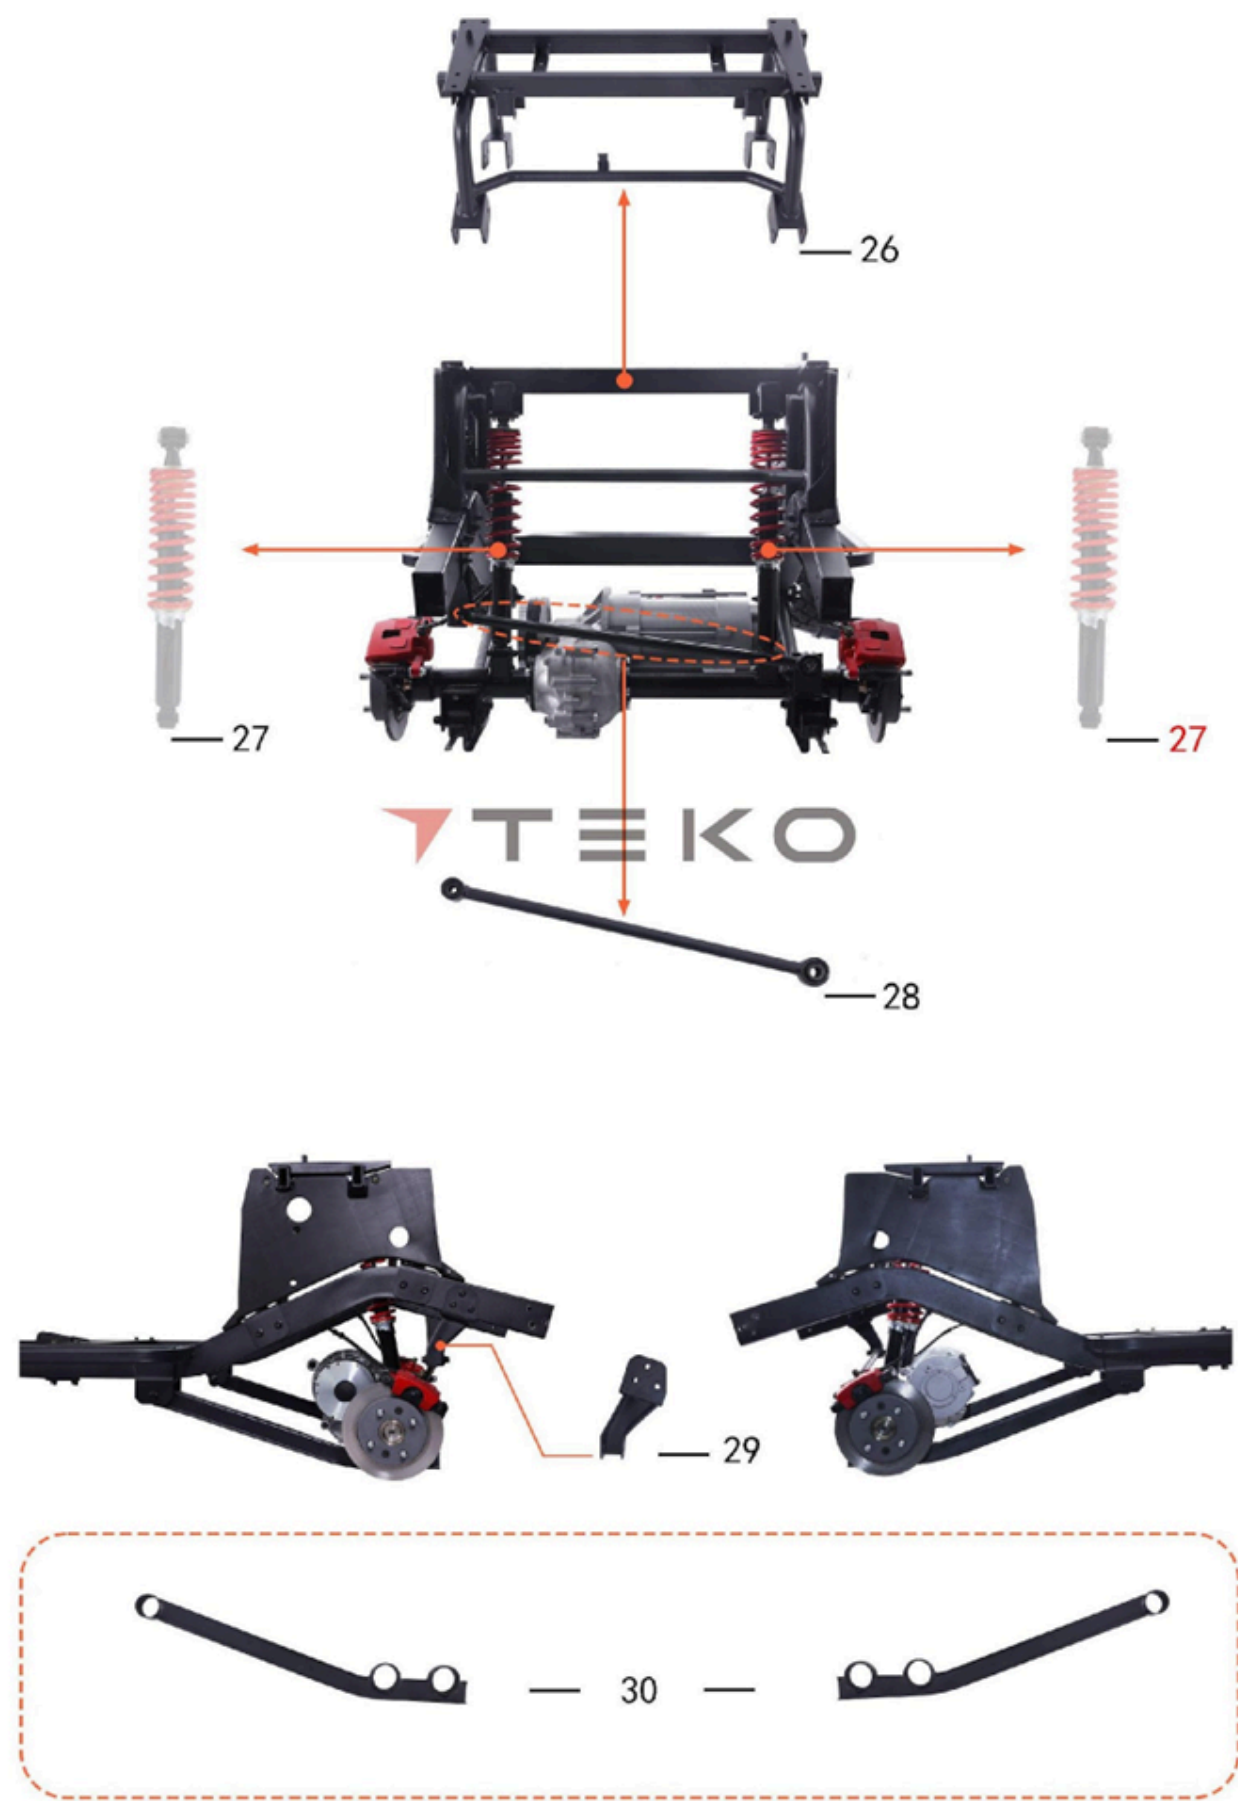

REF. No.	ERP.NO	DESCRIPTION	Q'TY
22-1	104924	Flange bolt M10*1.25*100 olive	4
22-2	105393	Flat gasket $\varphi 10 \times \varphi 20 \times 1.5$ olive	4
22-3	105254	Lock nut M10*1.5 olive	4
23	147701	Universal joint (retractable)	1
23-1	147382	Hexagon bolt M8*25 dacromet black	2
23-2	147381	Spring gasket M8 dacromet black	2
24	147656	Steering Machine	1
24-1	105217	Flange bolt M8*30 olive	3
24-2	105276	Lock nut M8 olive	3
25	624740	Steering Machine rod ball	2
25-1	143877	Slotted nut M12*1.25 dacromet black	2
25-2	143898	Cotter 2.5X30 dacromet black	2
26	626214	Rear absorber bracket	1
26-1	143861	Flange bolt M10*1.25*75 dacromet black	8
26-2	143874	Lock Nut M10*1.25 dacromet black	8
27	154636	Rear absorber	2
27-1	143861	Flange bolt M10*1.25*75 dacromet black	4
27-2	143874	Lock Nut M10*1.25 dacromet black	4
28	620419	Stabilizer bar	1
28-1	144071	Buffer sleeve $\varphi 12 \times \varphi 30.5 \times 32$	4
28-2	144070	Buffer sleeve 16*39*36.2	1
28-3	147351	Flange bolt M12*1.25*55 dacromet black	1
28-4	147346	Lock nut M12*1.25 dacromet black	2
29	620422	Stabilizer rod mounting bracket	1
29-1	143865	Flange bolt M8*75 dacromet black	3