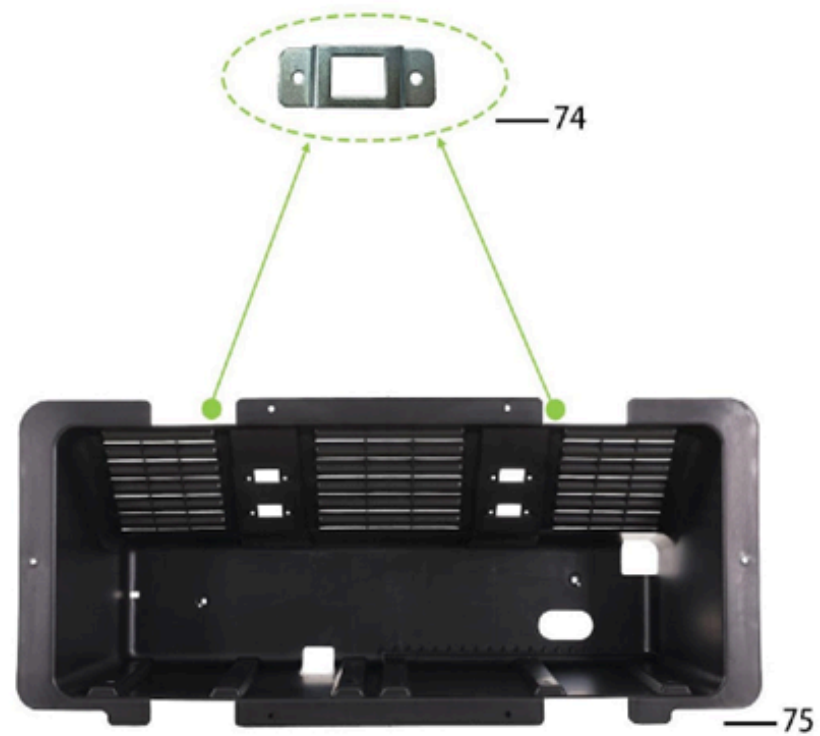

REF. No.	ERP.NO	DESCRIPTION	Q'TY
66-1	147333	Hexagon bolt M6*16 dacromet black	4
67	628616	Front Storage Bin_Trophy	1
67-1	147964	Cross tapping screw ST4*12 dacromet black	1
67-2	601898	Flat gasket olive	1
68	628617	Front Storage Compartment Left Hinge_Trophy	1
68-1	147334	Hexagon bolt M6*25 dacromet black	2
69	628618	Front Storage Compartment Right Hinge_Trophy	1
69-1	147334	Hexagon bolt M6*25 dacromet black	2
70	628654	Front Base Tray_Trophy	1
70-1	147333	Hexagon bolt M6*16 dacromet black	2
70-2	147379	Lock Nut M6 dacromet black	2
70-3	142202	Tab Weld Nut_M6_Wide Flange_Olive Drab_City car	24
70-4	147387	Hexagon bolt M6*20 dacromet black	5
71	155979	Front Storage Compartment Cable_840mm_Trophy	1
72	155980	Front Storage Compartment Pull-Tab_Trophy	1
72-1	143847	Flange bolt	2
73	631670	Front Footrest Panel_1124*952*23_Turbo/Turbo ST	1
74	626744	Front seat mounting seat	1
74-1	104835	Cross tapping screw ST5*16 olive	4
75	626760	Driver's under-seat storage box	1
75-1	143893	Hexagon flange tapping screws M6*20 dacromet black	2
76	631694	Driver Seat Bottom Guard Plate_1030*408*25_Trophy Plus	1
72-1	147333	Hexagon bolt M6*16 dacromet black	2
72-2	147385	Card nut M6 dacromet black	2
77	631692	Rear Footrest Panel_1122*884*24_Trophy Plus	1