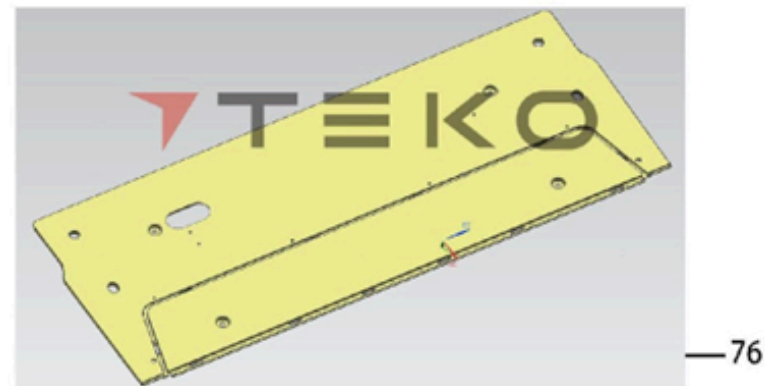

REF. No.	ERP.NO	DESCRIPTION	Q'TY
66-1	147333	Hexagon bolt M6*16 dacromet black	4
67	628616	Front Storage Bin_Trophy	1
67-1	147964	Cross tapping screw ST4*12 dacromet black	1
67-2	601898	Flat gasket olive	1
68	628617	Front Storage Compartment Left Hinge_Trophy	1
68-1	147334	Hexagon bolt M6*25 dacromet black	2
69	628618	Front Storage Compartment Right Hinge_Trophy	1
69-1	147334	Hexagon bolt M6*25 dacromet black	2
70	628654	Front Base Tray_Trophy	1
70-1	147333	Hexagon bolt M6*16 dacromet black	2
70-2	147379	Lock Nut M6 dacromet black	2
70-3	142202	Tab Weld Nut_M6_Wide Flange_Olive Drab_City car	24
70-4	147387	Hexagon bolt M6*20 dacromet black	5
71	155979	Front Storage Compartment Cable_840mm_Trophy	1
72	155980	Front Storage Compartment Pull-Tab_Trophy	1
72-1	143847	Flange bolt	2
73	631670	Front Footrest Panel_1124*952*23_Turbo/Turbo ST	1
74	626744	Front seat mounting seat	1
74-1	104835	Cross tapping screw ST5*16 olive	4
75	626760	Driver's under-seat storage box	1
75-1	143893	Hexagon flange tapping screws M6*20 dacromet black	2
76	631694	Driver Seat Bottom Guard Plate_1030*408*25_Trophy Plus	1
72-1	147333	Hexagon bolt M6*16 dacromet black	2
72-2	147385	Card nut M6 dacromet black	2
77	631692	Rear Footrest Panel_1122*884*24_Trophy Plus	1