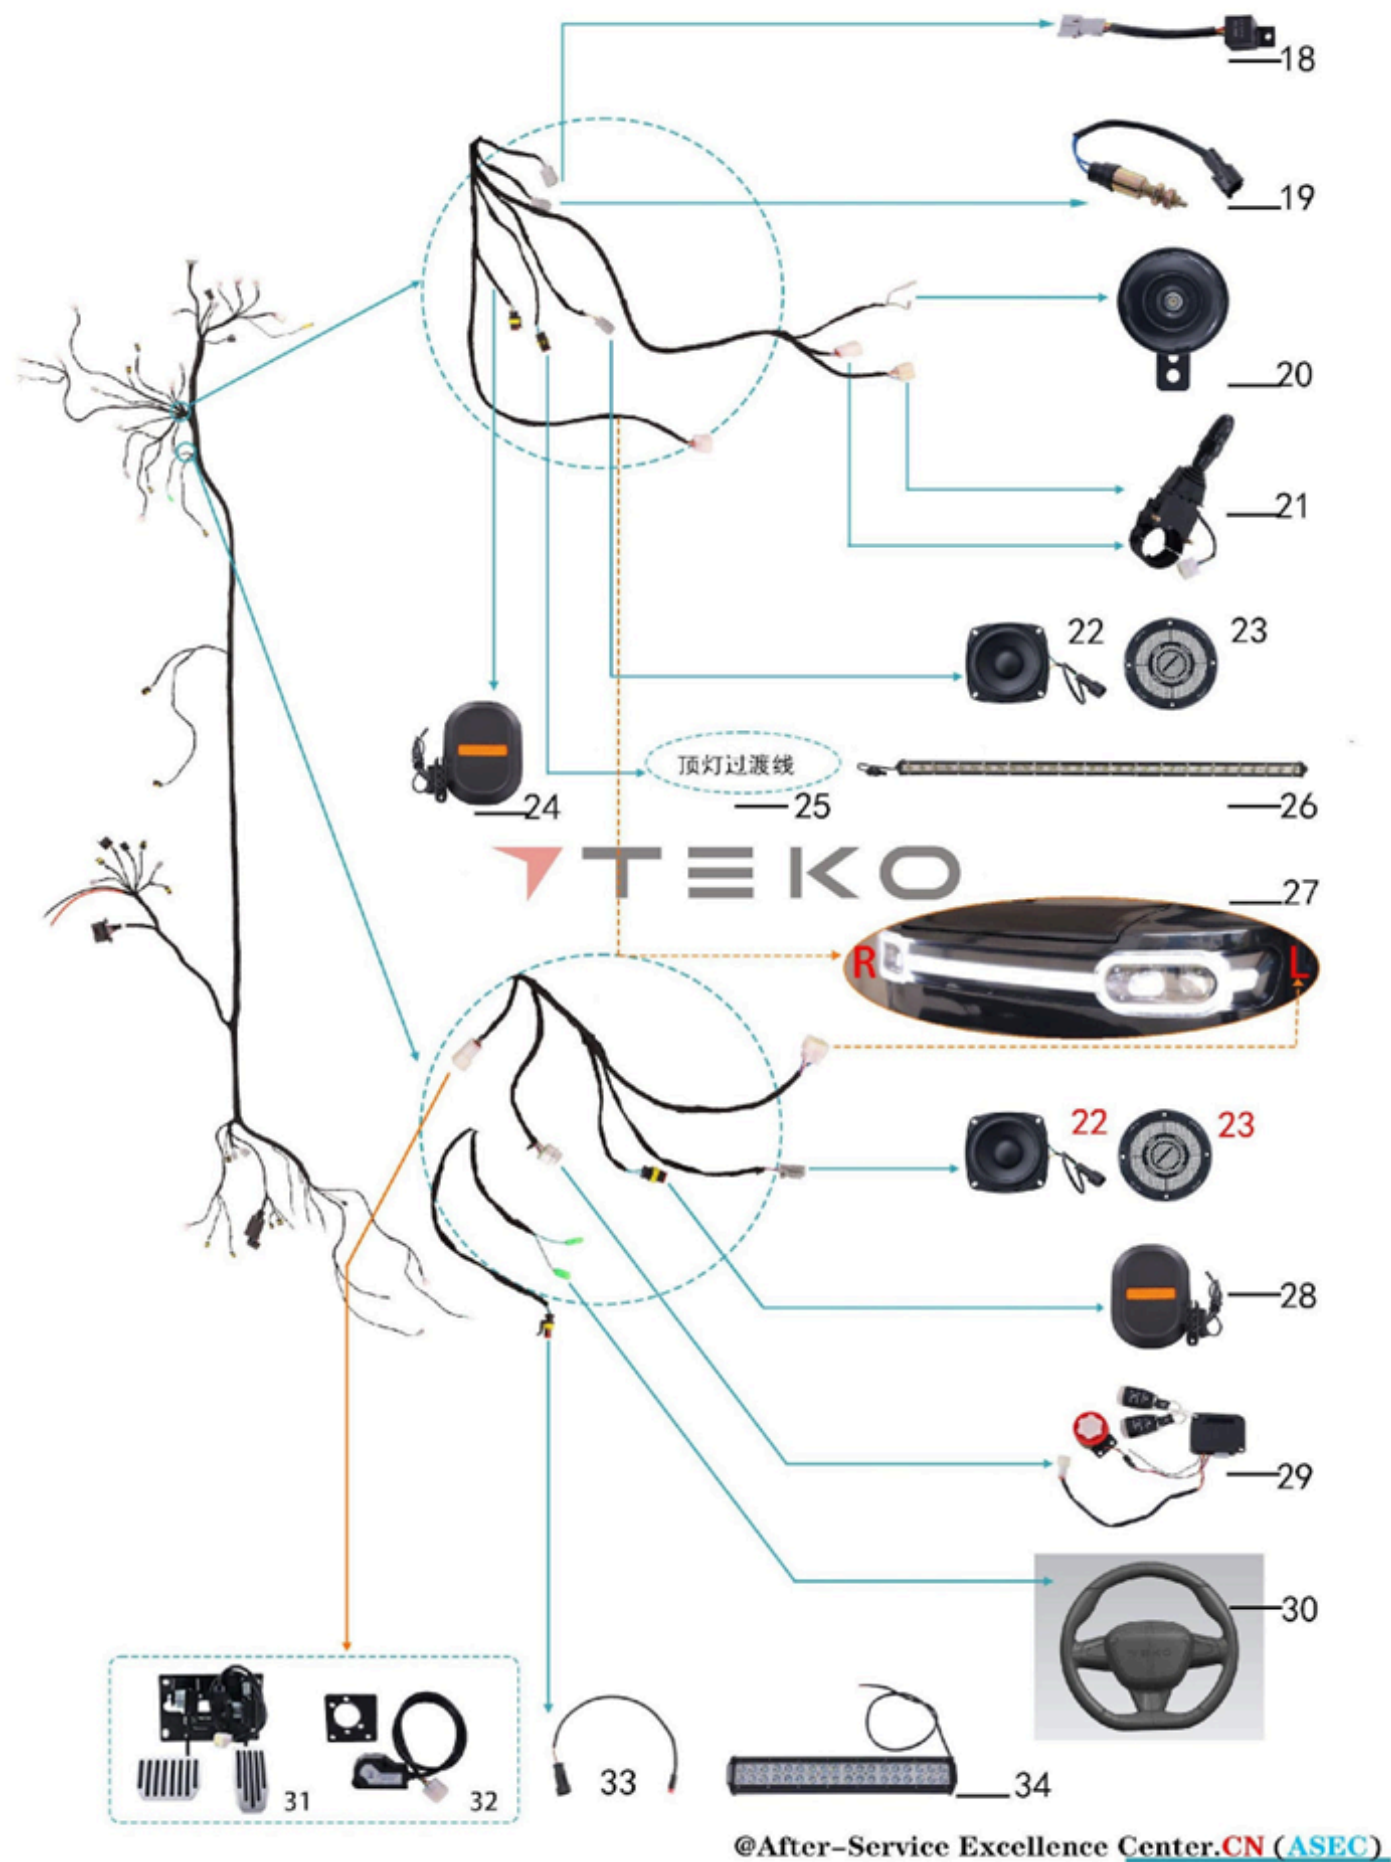

REF. No.	ERP.NO	DESCRIPTION	Q'TY
47	623397	Oil cup fixing plate	1
47-1	147333	Hexagon bolt M6*16 dacromet black	4
47-2	143881	Lock nut M6 dacromet black	2
47-3	114892	Card nut M6 olive	2
48	626708	Disc brake tubing clamp 550MM	1
49	627090	Front brake pump left	1
50	626709	Disc brake tubing clamp 750MM	1
51	627091	Front brake pump right	1
52	628603	Disc brake tubing clamp 3000MM	1
53	628602	Disc brake tubing clamp 2800MM	1
54	626827	Rear brake pump left	1
55	626828	Rear brake pump right	1

TEG48E-01B (Trophy Plus)

Parts of Electrical

REF. No.	ERP.NO	DESCRIPTION	Q'TY
1	156088	Ambient Light Control Signal Expansion Module	1
2	155957	Display_Carplay_TEKO LOGO	1
2.1	155731	USB port	2
3	147557	Microphone	1
3.1	104818	Cross tapping screw ST3*10 zinc	2
4	623053	Microphone fix support_33*33*23	1
5	147538	Radio antenna	1
5.1	155731	USB port	2
6	156172	Dashboard Switch Cluster	1
7	147545	USB port	2
8	132200	Automotive Relays	1
9	152203	Electrical relay (12v 30A)	1
10	157382	Left underbody ambient light_750mm_Turbo/Turbo ST	1
11	157383	Right underbody ambient light_750mm_Turbo/Turbo ST	1
12	147793	Battery communication cable	1
13	627432	Inverter output socket_1000mm_Turbo/Turbo ST	1
14	630273	Inverter_ZY48DC110AC2000W-OPS_TEKO LOGO	1
15	631047	Red battery cable_4AWG_950mm	1
16	631048	Black battery cable_4AWG_1100mm	1
17	630280	Lithium Battery_TEKO_51.2V	1
18	133888	Flasher	1
18-1	143858	Flange bolt M8*16 dacromet black	4
18-2	143902	Flat gasket φ8*20*1.5 dacromet black	4
19	136244	Brake switch	1
20	101552	Horn, 12v	1