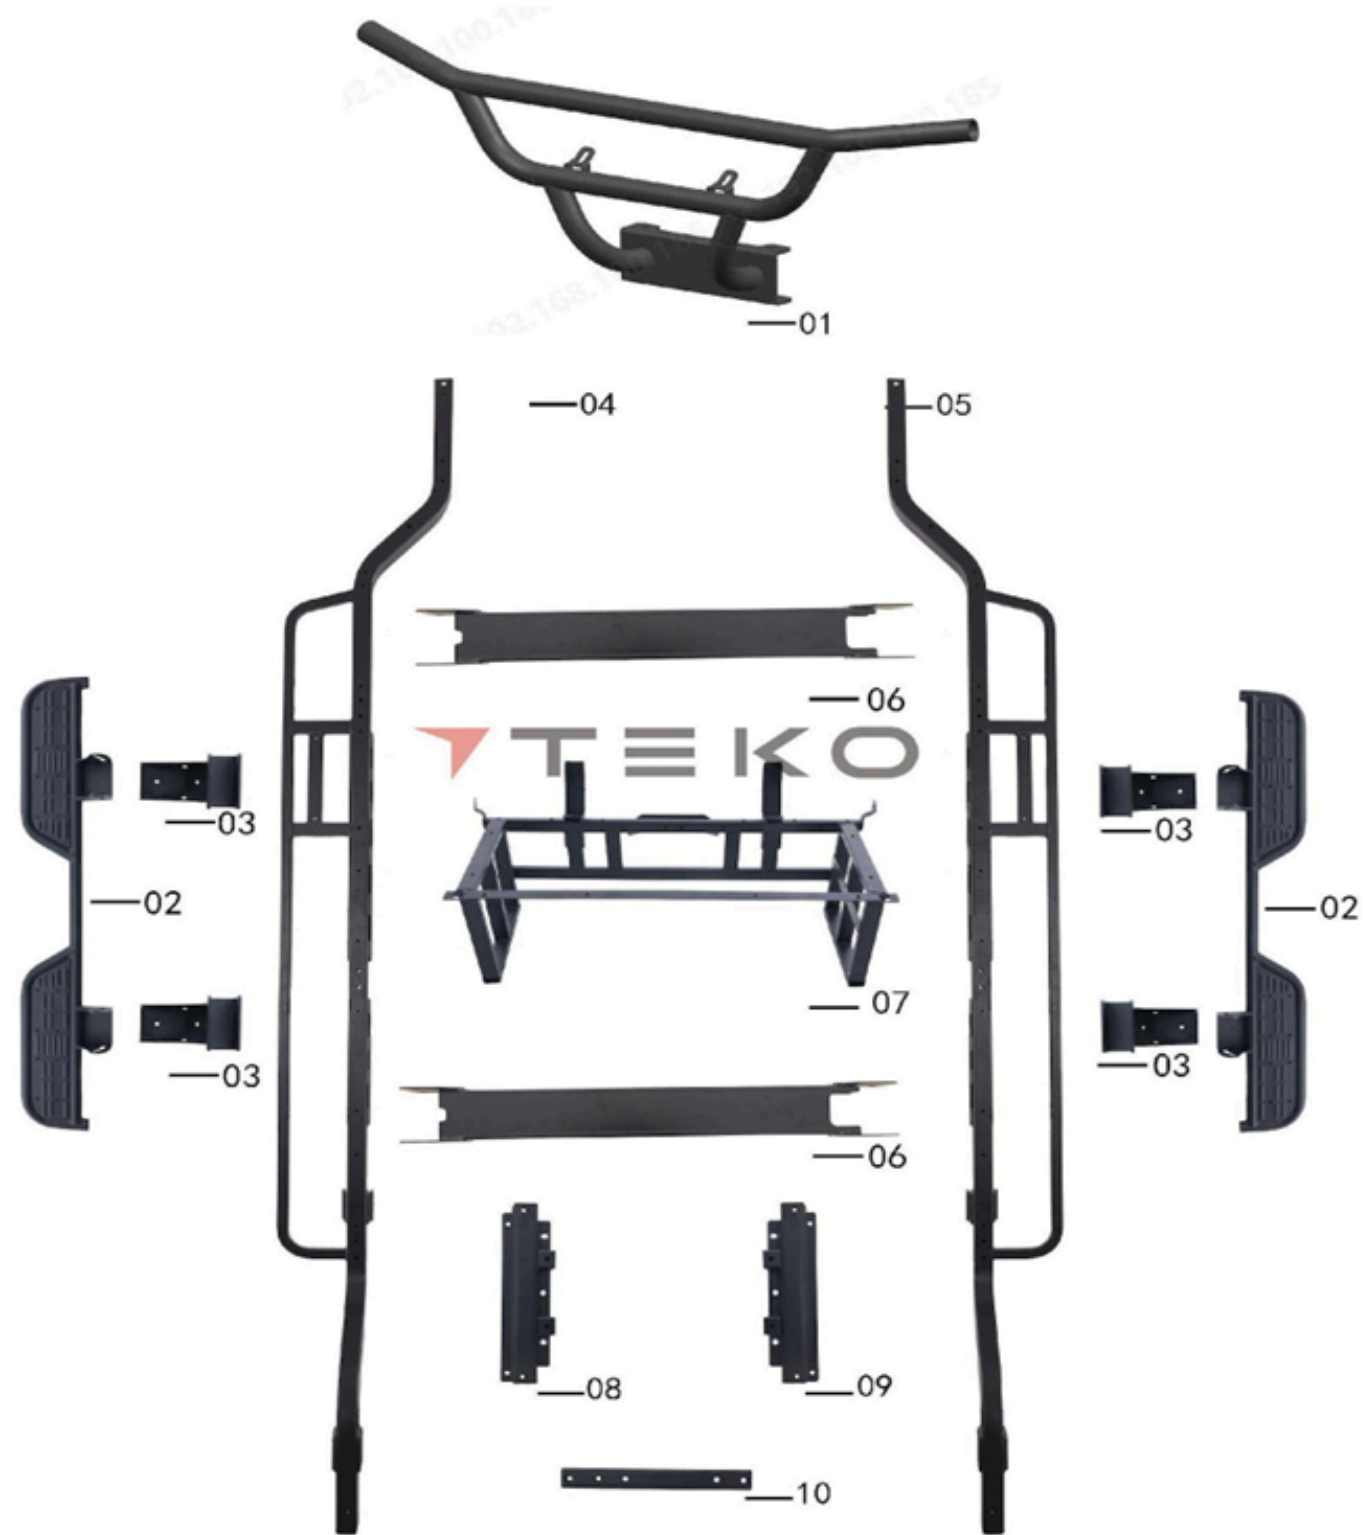

@After-Service Excellence Center.CN (ASEC)

REF. No.	ERP.NO	DESCRIPTION	Q'TY
1	632649	Front bumper_Triumph	1
1.1	154772	Front bumper rubber plug	2
1.2	143863	Flange bolt M10*1.25*100 dacromet black	2
1.3	143874	Lock Nut M10*1.25 dacromet black	2
2	623394	Foot rest	2
2.1	147327	Flange bolt M10*20*1.25 dacromet black	8
3	623395	Foor rest support	4
3.1	143861	Flange bolt M10*1.25*75 dacromet black	8
3.2	143887	Flat gasket 10*20*1.5 dacromet black	8
3.3	143886	Spring gasket M10 dacromet black	8
4	626954	Left stringer	1
5	626957	Right stringer	1
6	626962	Chassis stringer connecting tube assembly	2
6.1	104924	Flange bolt M10*1.25*100 olive	8
6.2	105256	Lock nut M10*1.5 olive	8
6.3	105393	Flat gasket φ10*φ20*1.5 olive	8
7	626742	Front seat bucket bracket	1
7.1	150302	Flange bolt M10*60*1.25	4
7.2	143871	Lock Nut M10*1.25 dacromet black	4
7.3	143851	Flange bolt M8*60 dacromet black	2
7.4	143869	Lock Nut M8 dacromet black	2
8	621431	Lithium battery mounting seat left	1
8.1	143855	Flange bolt M8*55 dacromet black	2
9	621450	Lithium battery mounting seat right	1
9.1	143855	Flange bolt M8*55 dacromet black	2
10	621232	Battery fixing plate	2