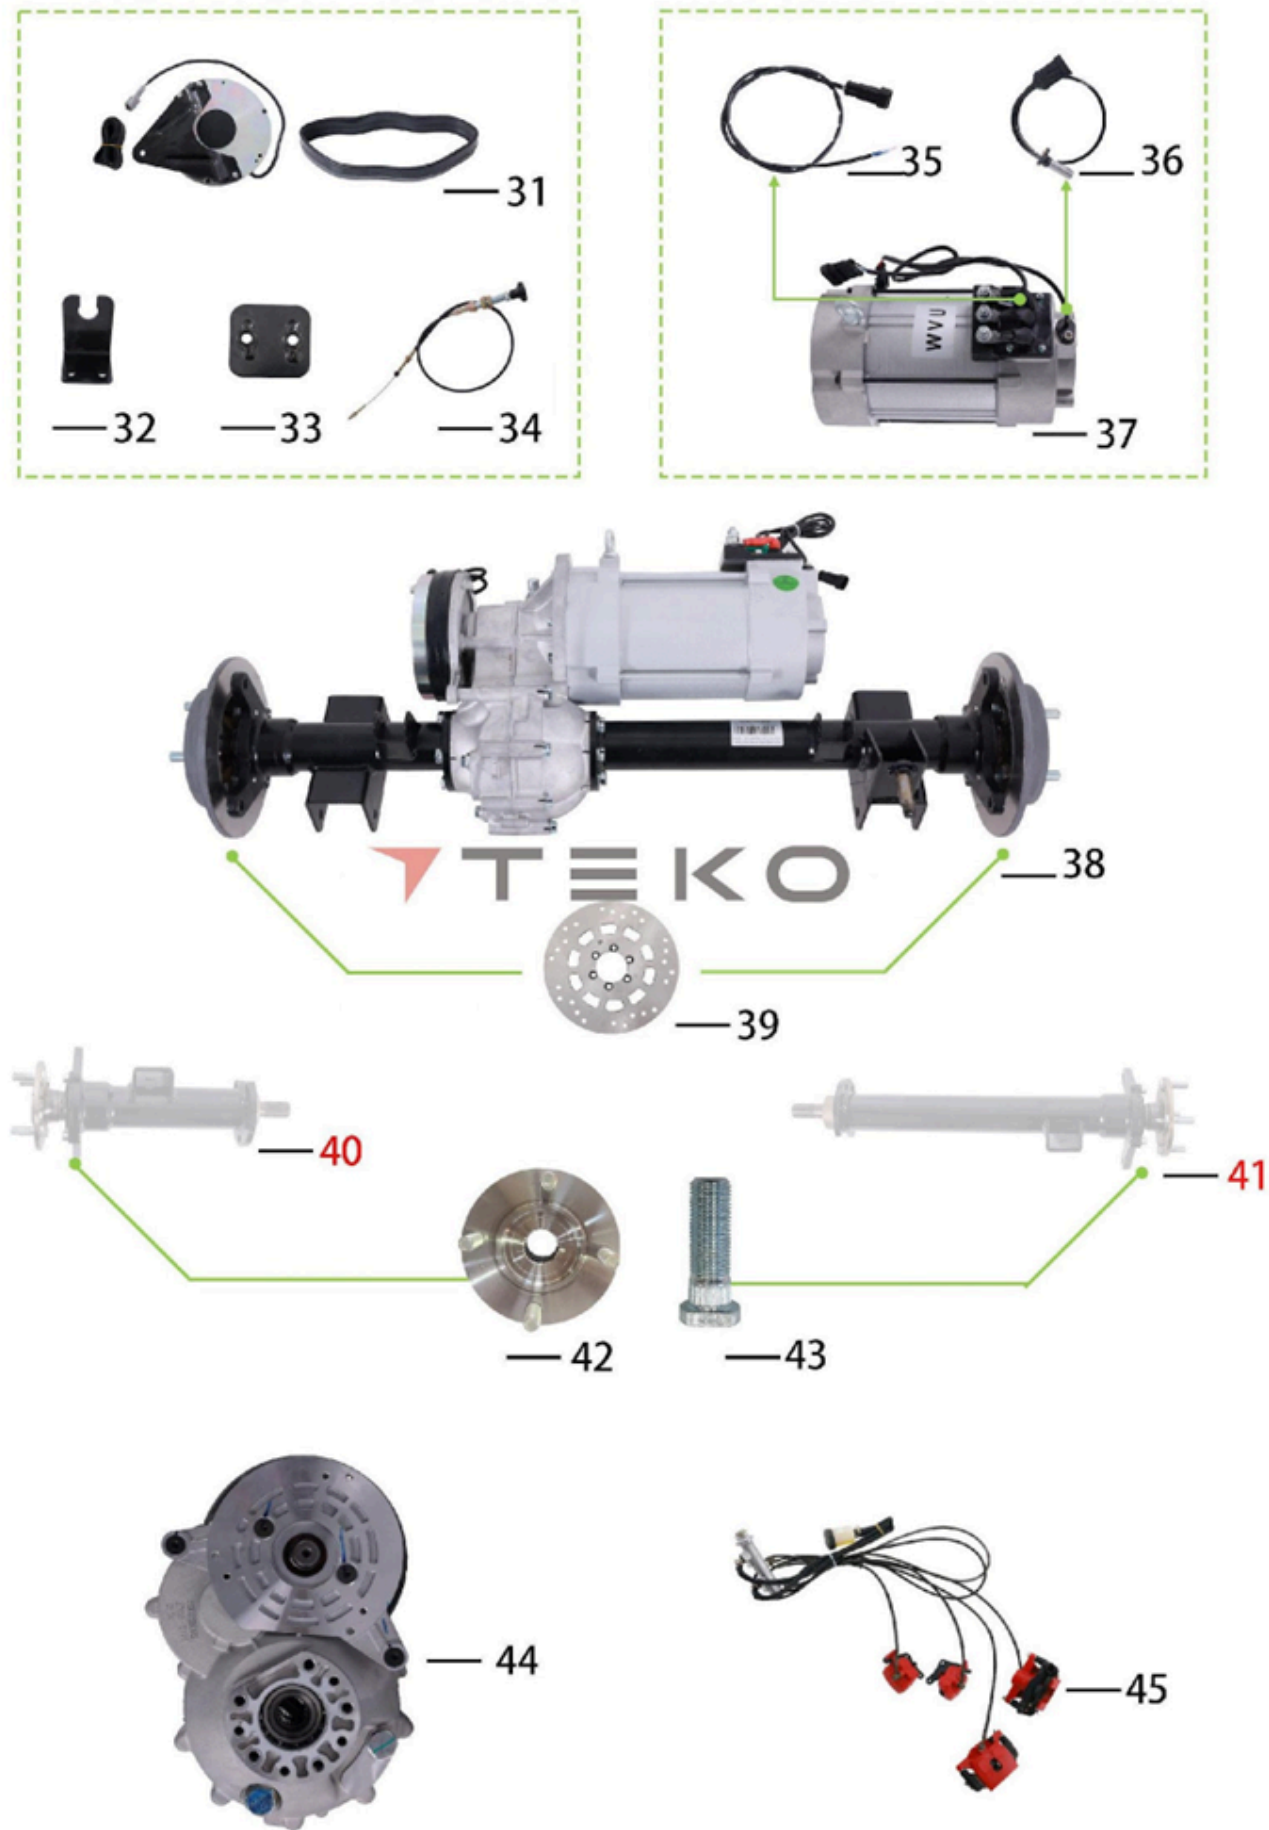

REF. No.	ERP.NO	DESCRIPTION	Q'TY
29-1	143865	Flange bolt M8*75 dacromet black	3
29-2	143872	Lock Nut M8 dacromet black	3
30	620416	Rear bracket arm	8
30-1	144068	Buffer sleeve φ12.6*φ46*65	2
30-2	144069	Buffer sleeve φ12.4*φ52*60	4
30-3	143866	Flange bolt M8*85 dacromet black	2
30-4	143865	Flange bolt M8*75 dacromet black	2
30-5	143872	Lock Nut M8 dacromet black	4
31	151340	EMB_75N	1
32	625923	Discharger fixing plate	1
33	625956	Release mounting seat	1
34	152416	Electronic parking lifter	1
35	151110	Motor temperature sensor_TT/LK	1
36	622709	Motor encoder_5cm	1
37	154866	Motor assembly	1
38	154635	Rear axle/ Electric Transaxle Assembly_48V6.3KW_Rover XL6	1
39	626279	Rear disc brake disc_220, T=5 102mm etc	2
39-1	148138	Hexagon bolt M8*20 dacromet black	4
40	628600	Left axle assembly_DE-RVRXL6	1
41	628601	Right axle assembly_DE-RVRXL6	1
42	629844	Hub mounting seat	1
43	623970	Rear wheel hub bolts M12*1.25*45	1
44	623249	Gearbox_12:31	1
45	154637	Disc brake	1
46	623143	Disc brake oil cup	1