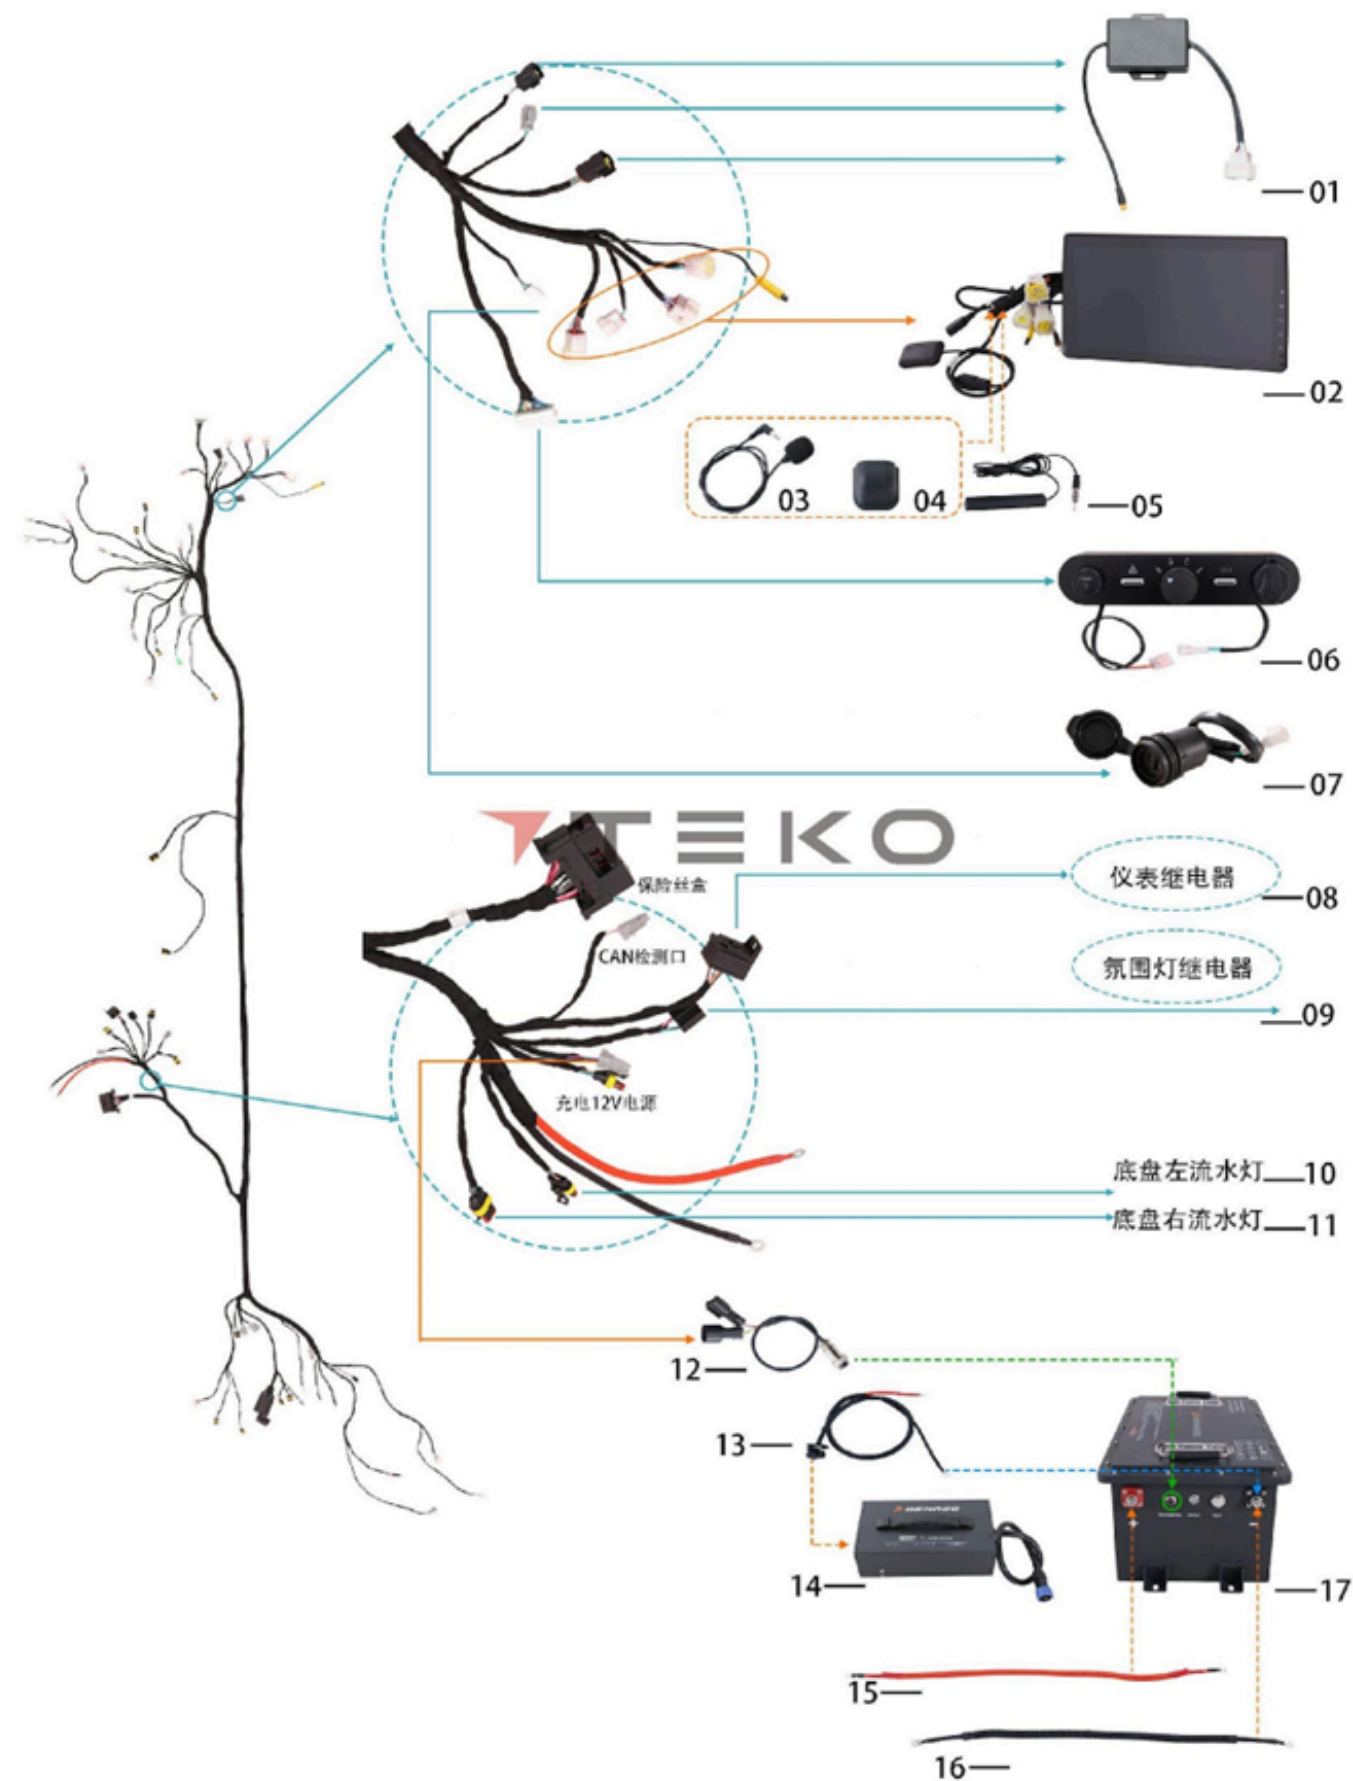

TEG48E-01B (Trophy Plus)

Parts of Electrical

REF. No.	ERP.NO	DESCRIPTION	Q'TY
1	156088	Ambient Light Control Signal Expansion Module	1
2	155957	Display_Carplay_TEKO LOGO	1
2.1	155731	USB port	2
3	147557	Microphone	1
3.1	104818	Cross tapping screw ST3*10 zinc	2
4	623053	Microphone fix support_33*33*23	1
5	147538	Radio antenna	1
5.1	155731	USB port	2
6	156172	Dashboard Switch Cluster	1
7	147545	USB port	2
8	132200	Automotive Relays	1
9	152203	Electrical relay (12v 30A)	1
10	157382	Left underbody ambient light_750mm_Turbo/Turbo ST	1
11	157383	Right underbody ambient light_750mm_Turbo/Turbo ST	1
12	147793	Battery communication cable	1
13	627432	Inverter output socket_1000mm_Turbo/Turbo ST	1
14	630273	Inverter_ZY48DC110AC2000W-OPS_TEKO LOGO	1
15	631047	Red battery cable_4AWG_950mm	1
16	631048	Black battery cable_4AWG_1100mm	1
17	630280	Lithium Battery_TEKO_51.2V	1
18	133888	Flasher	1
18-1	143858	Flange bolt M8*16 dacromet black	4
18-2	143902	Flat gasket φ8*20*1.5 dacromet black	4
19	136244	Brake switch	1
20	101552	Horn, 12v	1