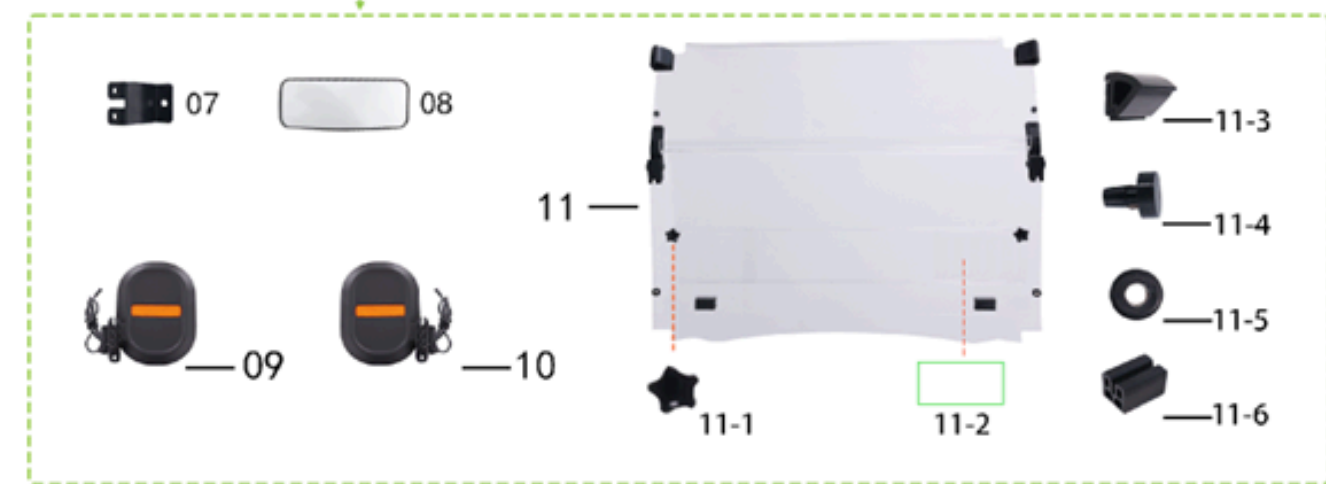

©After-Service Excellence Center.CN (ASEC)

REF. No.	ERP.NO	DESCRIPTION	Q'TY
1	627786	Roof assembly_DE-RVRXL6	1
1.1	625604	Front part of the roof	1
1-1-1	147970	Flange bolt M6*50 dacromet black	1
1-1-2	147475	Flange bolt M6*45 dacromet black	6
1-1-3	143883	Flat gasket φ6*16*1.5 dacromet black	4
1-1-4	143870	Cap nut M6 dacromet black	20
1.2	626756	Rear part of the roof	10
1-2-1	147970	Flange bolt M6*50 dacromet black	4
1-2-2	147475	Flange bolt M6*45 dacromet black	4
1-2-3	143883	Flat gasket φ6*16*1.5 dacromet black	8
1-2-4	143870	Cap nut M6 dacromet black	8
1.3	143949	Sealing strip	4
1.4	626753	Roof support	2
1-4-1	147970	Flange bolt M6*50 dacromet black	4
1-4-2	147379	Lock Nut M6 dacromet black	1
1-4-3	143849	Flange bolt M8*45 dacromet black	4
1-4-4	143902	Flat gasket φ8*20*1.5 dacromet black	4
1-4-5	147344	Cap nut M8 dacromet black	4
2	147601	Armrest	8
2.1	143857	Flange bolt M6*60 dacromet black	12
2.2	143883	Flat gasket φ6*16*1.5 dacromet black	12
2.3	143870	Cap nut M6 dacromet black	12
2.4	623779	Handle pad	10
3	626859	Rear column support connecting plate	2
3.1	147383	Flange bolt M8*50 dacromet black	8