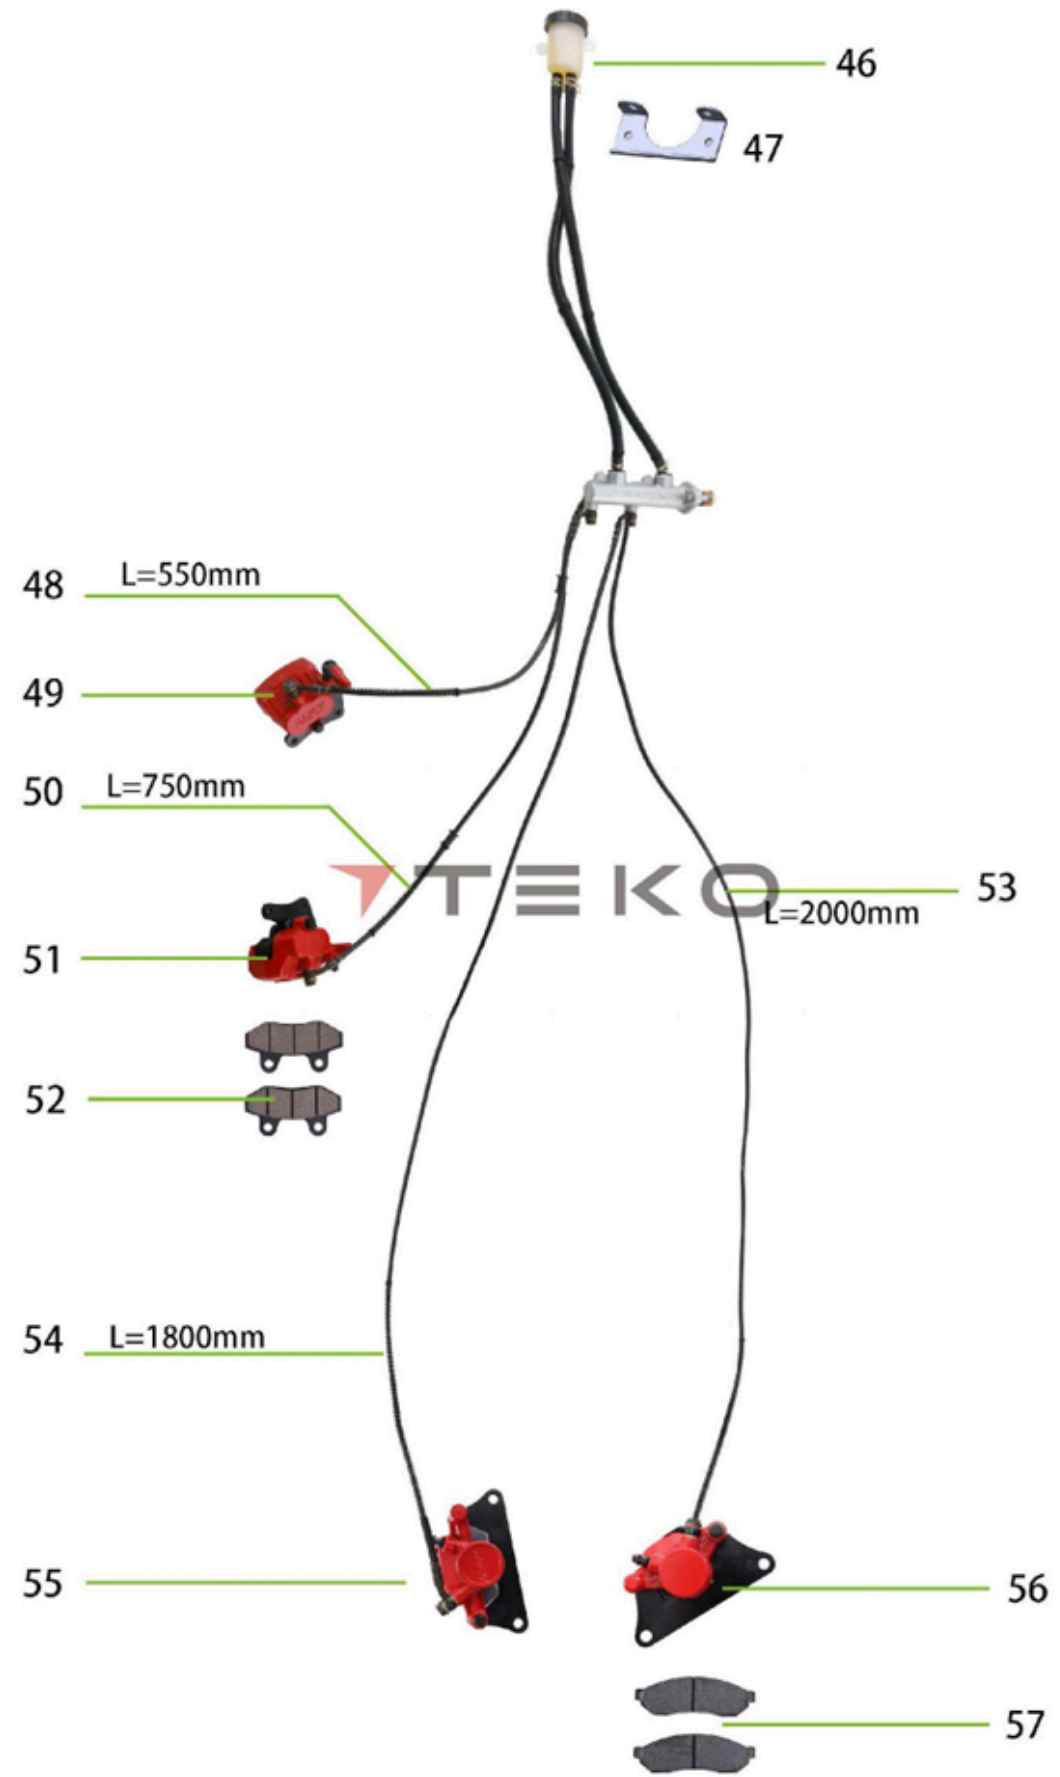

REF. No.	ERP.NO	DESCRIPTION	Q'TY
48	626708	Disc brake tubing clamp 550MM	1
49	626825	Front brake pump left	1
50	626709	Disc brake tubing clamp 750MM	1
51	626826	Front brake pump right	1
52	623178	Front brake pad	1
53	626711	Disc brake tubing clamp 2000MM	1
54	626710	Disc brake tubing clamp 1800MM	1
55	626827	Rear brake pump left	1
56	626828	Rear brake pump right	1
57	623179	Rear brake pad	1