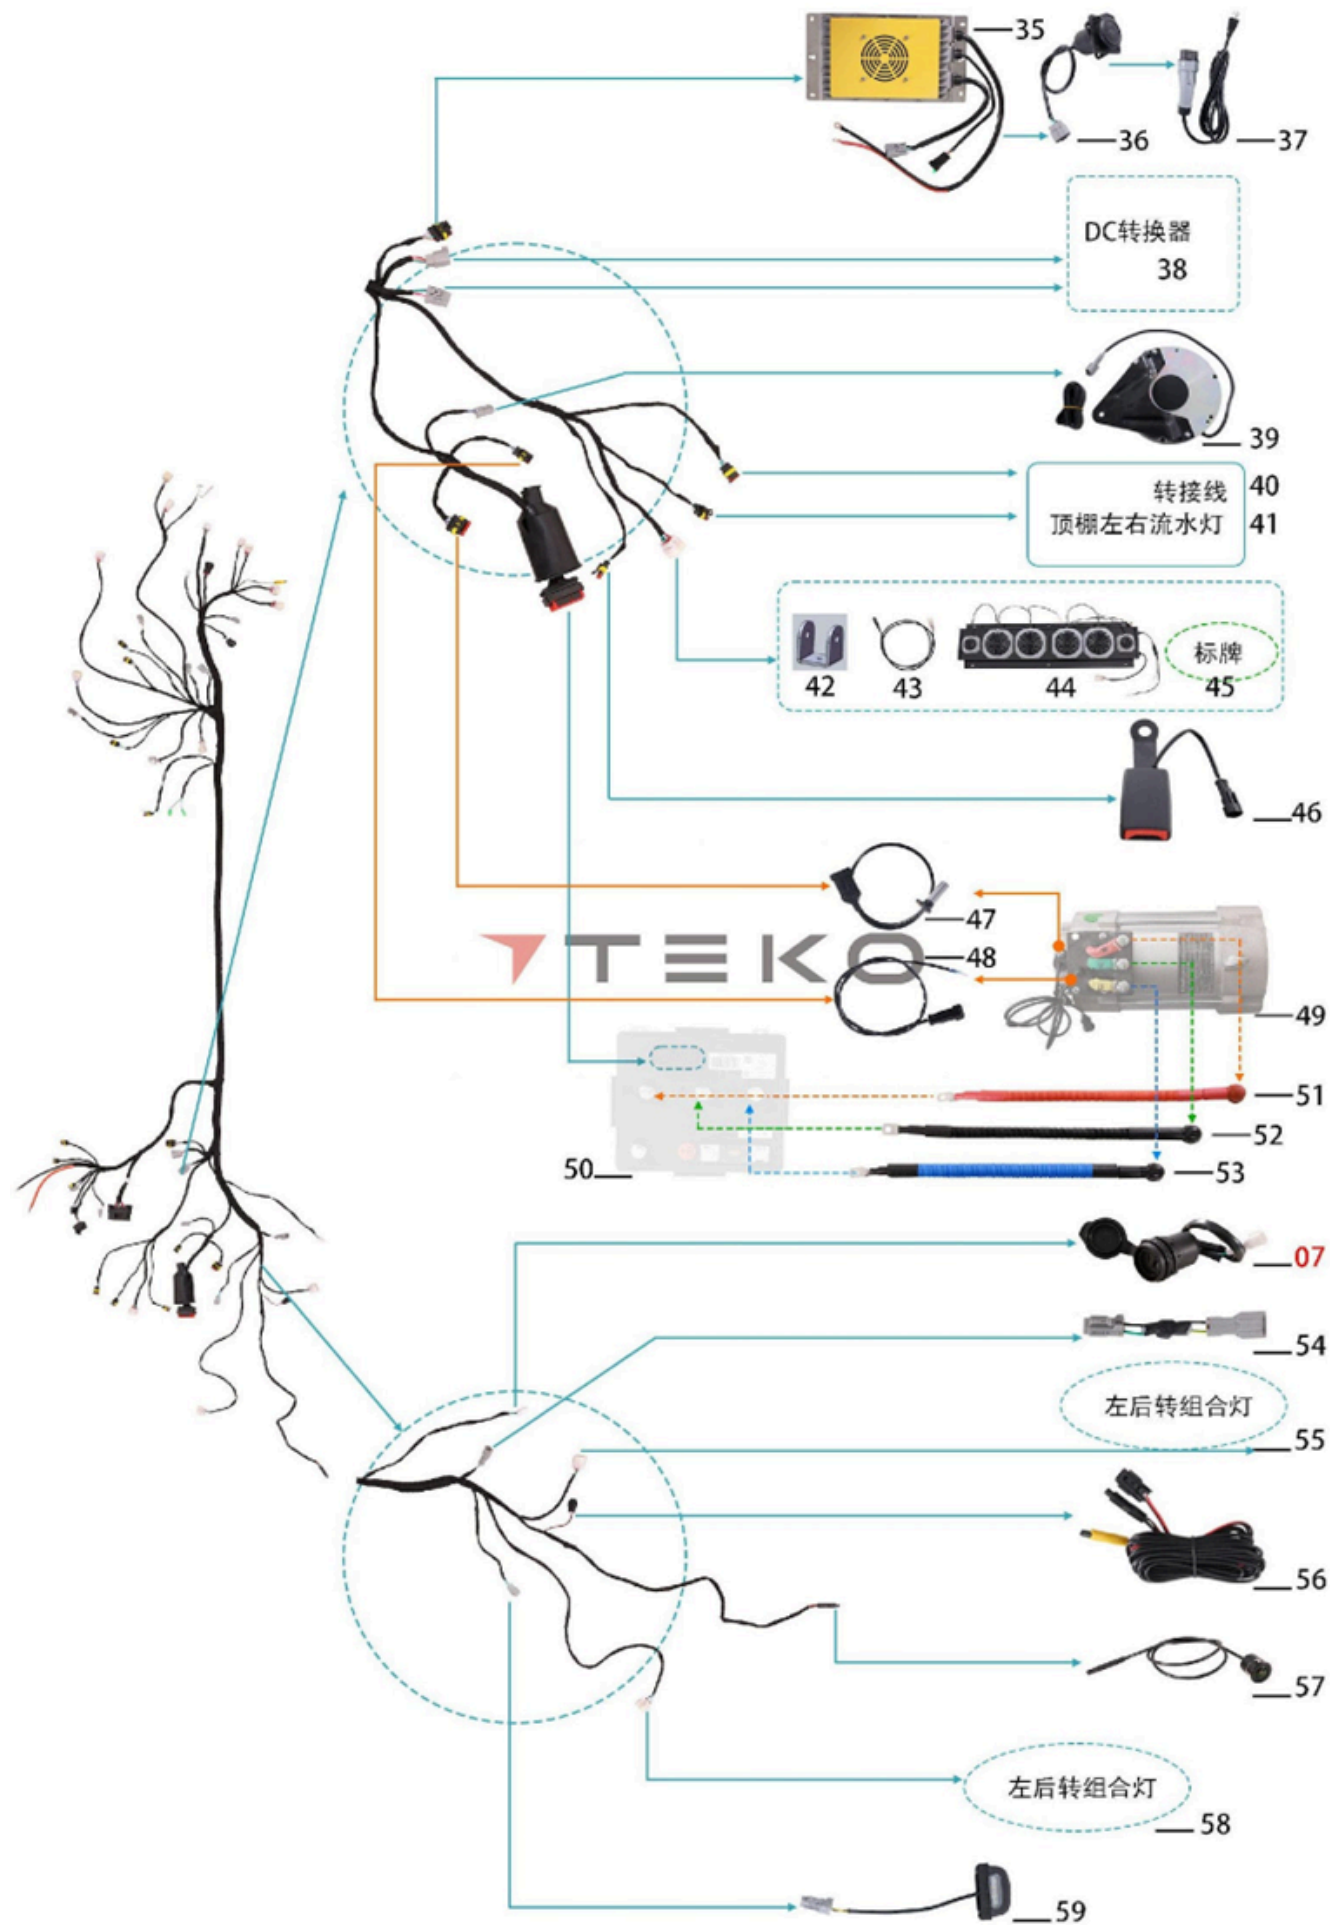

REF. No.	ERP.NO	DESCRIPTION	Q'TY
34	150651	Long row light	1
34-1	143858	Flange bolt M8*16 dacromet black	2
34-2	143902	Flat gasket φ8*20*1.5 dacromet black	2
35	155697	Charger_48V35A	1
36	155105	Charging Receptacle_AC110V-220V_700mm	1
36-1	139018	Flange bolt M5*16 olive	4
36-2	105271	Lock nut M5 olive	4
37	155104	Plug cable_2500mm	2
38	156117	DC Converter_300W Non-Isolated	1
39	151340	EMB_75N	1
40	158856	Ceiling Ambient Light Adapter Cable_1650mm_Triumph	1
41	157385	Overhead ambient light_1500mm_Turbo/Turbo ST	1
42	628760	Speaker Mounting Bracket_Trophy	1
42-1	147540	Lifting block	2
42-2	623292	Speaker fix support	2
42-3	147383	Flange bolt M8*50 dacromet black	2
42-4	147381	Spring gasket M8 dacromet black	2
42-5	143902	Flat gasket φ8*20*1.5 dacromet black	2
42-6	147344	Cap nut M8 dacromet black	2
43	625969	speaker connect cable_Female	1
44	156943	Integrated Bluetooth Speaker_Color LED Strip_TEKO LOGO	1
45	156951	TEKO Audio Logo Aluminum Plate_76*15.6mm	1
46	623188	Left safety belt clip with cable	1
47	622709	Motor encoder_5cm	1
48	151110	Motor temperature sensor_TT/LK	1