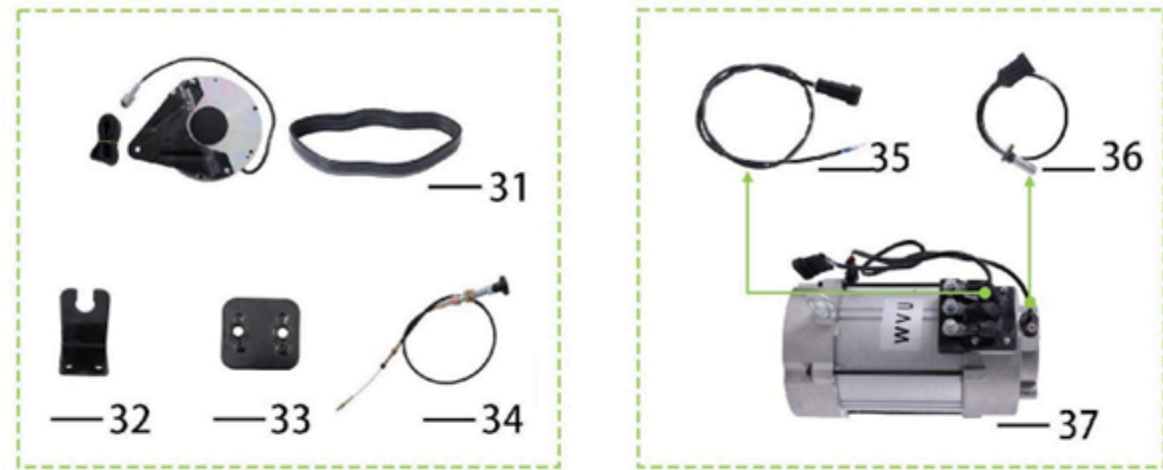

REF. No.	ERP.NO	DESCRIPTION	Q'TY
29-2	143872	Lock Nut M8 dacromet black	3
30	620416	Rear bracket arm	8
30-1	144068	Buffer sleeve $\varphi 12.6 * \varphi 46 * 65$	2
30-2	144069	Buffer sleeve $\varphi 12.4 * \varphi 52 * 60$	4
30-3	143866	Flange bolt M8*85 dacromet black	2
30-4	143865	Flange bolt M8*75 dacromet black	2
30-5	143872	Lock Nut M8 dacromet black	4
31	151340	EMB_75N	1
32	625923	Discharger fixing plate	1
33	625956	Release mounting seat	1
34	152416	Electronic parking lifter	1
35	151110	Motor temperature sensor_TT/LK	1
36	622709	Motor encoder_5cm	1
37	625967	Motor_48V5KW_TT	1
38	152659	Rear axle/ Electric Transaxle Assembly_48V5KW_Nomad XL 2025	1
39	626087	Rear disc brake disc	2
39-1	148138	Hexagon bolt M8*20 dacromet black	4
40	626936	Left axle assembly (Split disc brake) _DE-NMDXL	1
41	626937	Right axle assembly (Split disc brake) _DE-NMDXL	1
42	629844	Hub mounting seat	1
43	623970	Rear wheel hub bolts M12*1.25*45	1
44	623249	Gearbox_12:31	1
45	152263	Disc brake	1
46	623143	Disc brake oil cup	1
47	623397	Oil cup fixing plate	1