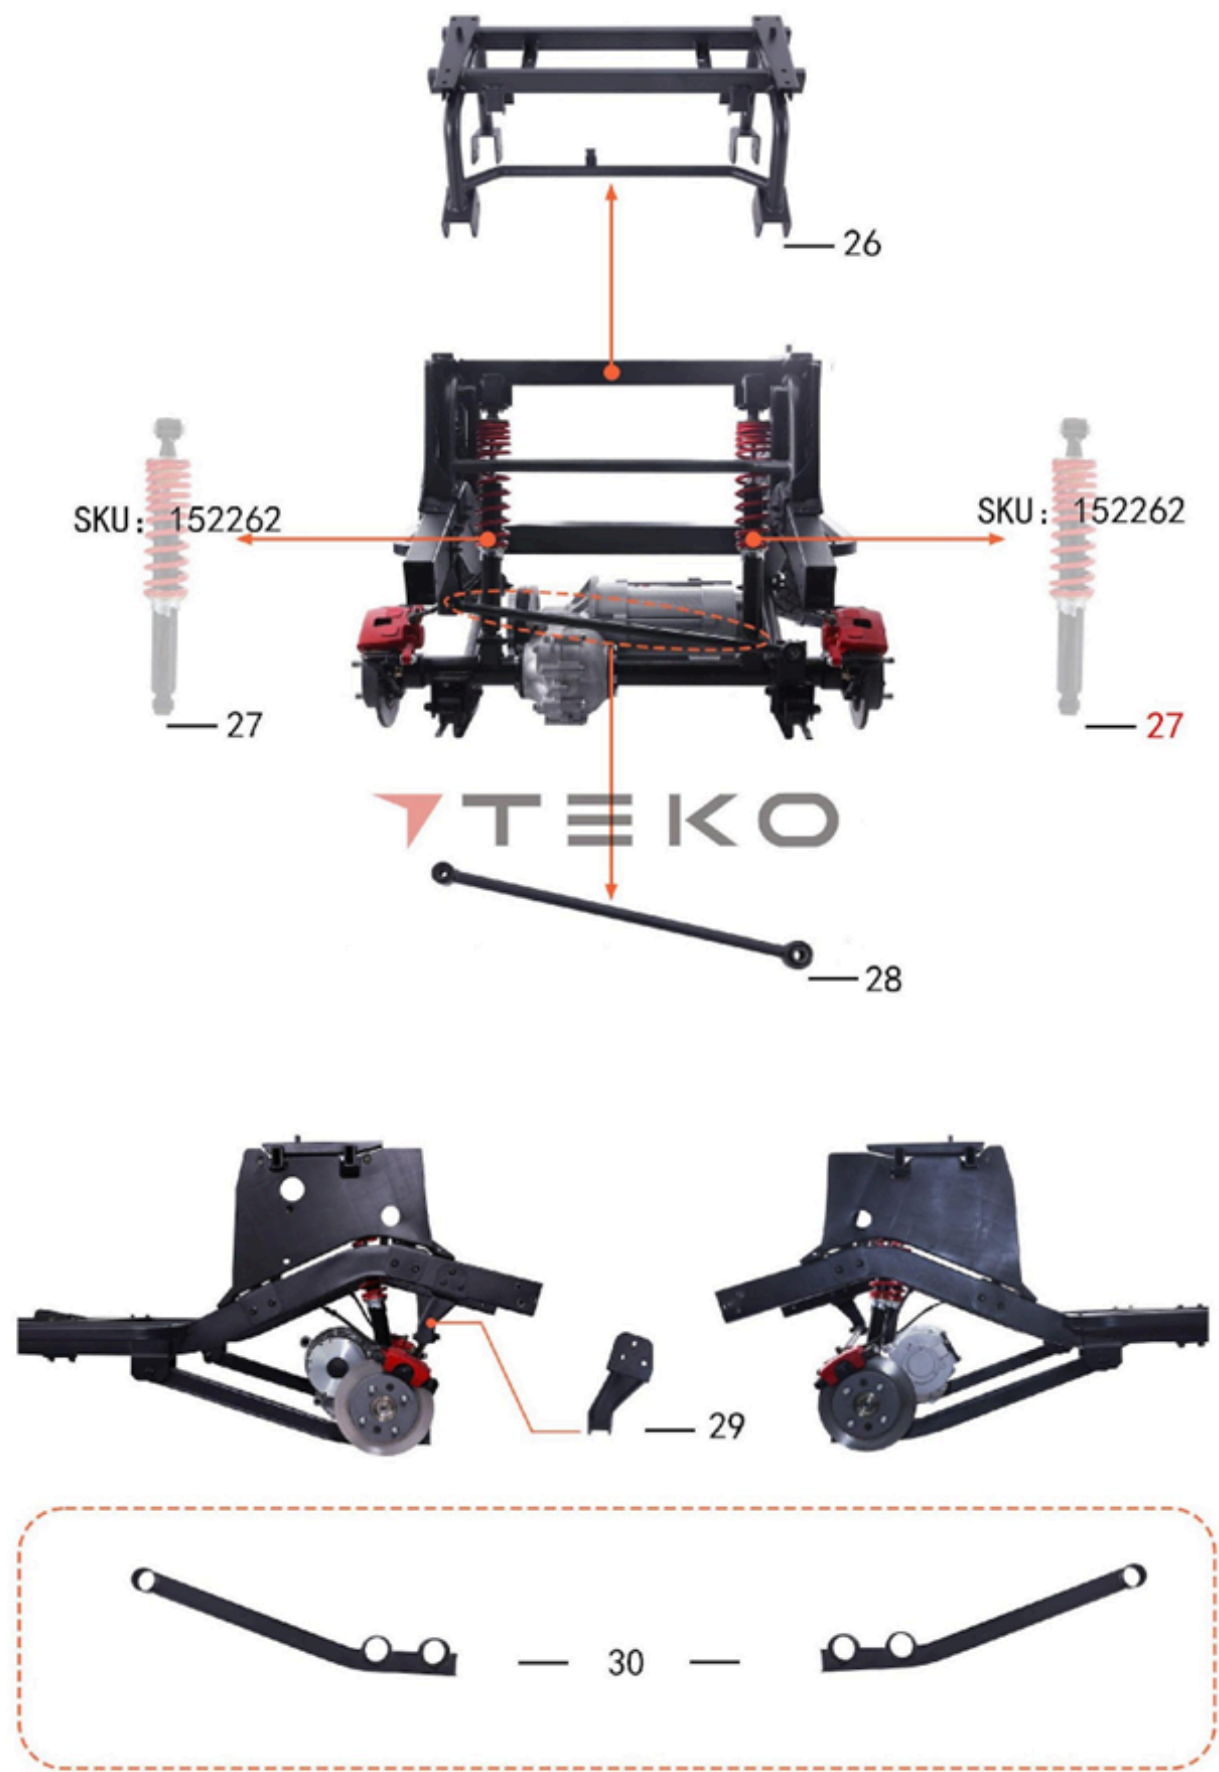

REF. No.	ERP.NO	DESCRIPTION	Q'TY
22-1	104924	Flange bolt M10*1.25*100 olive	4
22-2	105393	Flat gasket $\phi 10*\phi 20*1.5$ olive	4
22-3	105254	Lock nut M10*1.5 olive	4
23	147701	Universal joint (retractable)	1
23-1	147382	Hexagon bolt M8*25 dacromet black	2
23-2	147381	Spring gasket M8 dacromet black	2
24	147656	Steering Machine	1
24-1	105217	Flange bolt M8*30 olive	3
24-2	105276	Lock nut M8 olive	3
25	624740	Steering Machine rod ball	2
25-1	143877	Slotted nut M12*1.25 dacromet black	2
25-2	143898	Cotter 2.5X30 dacromet black	2
26	626214	Rear absorber bracket	1
26-1	143861	Flange bolt M10*1.25*75 dacromet black	8
26-2	143874	Lock Nut M10*1.25 dacromet black	8
27	152262	Rear absorber_DE-NMDXL	2
27-1	143861	Flange bolt M10*1.25*75 dacromet black	4
27-2	143874	Lock Nut M10*1.25 dacromet black	4
28	620419	Stabilizer bar	1
28-1	144071	Buffer sleeve $\phi 12*\phi 30.5*32$	4
28-2	144070	Buffer sleeve 16*39*36.2	1
28-3	147351	Flange bolt M12*1.25*55 dacromet black	1
28-4	147346	Lock nut M12*1.25 dacromet black	2
29	620422	Stabilizer rod mounting bracket	1
29-1	143865	Flange bolt M8*75 dacromet black	3