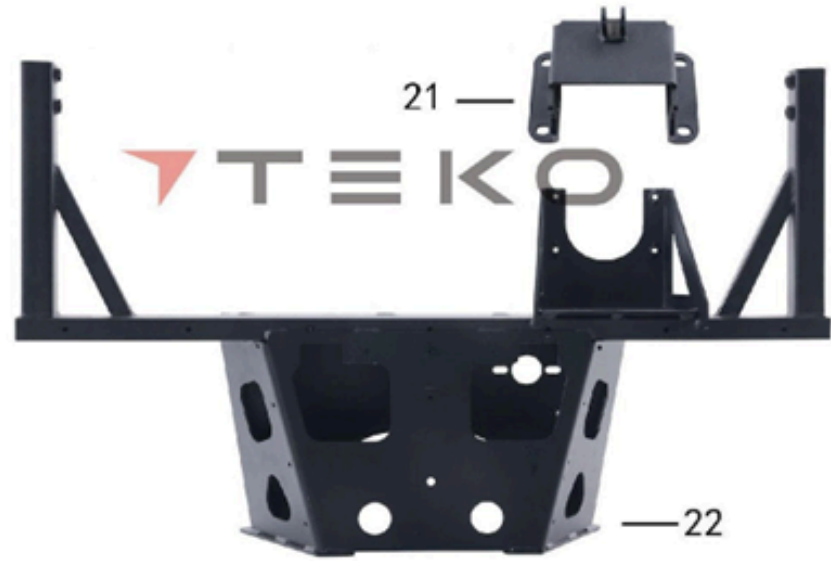

REF. No.	ERP.NO	DESCRIPTION	Q'TY
6.3	112931	Front rocker spacer	4
6.4	137277	Upper swing arm ball joint	1
6.5	148818	Ball head	1
6.6	108287	Grease nozzle	4
6.7	606997	Flange Bolt_M10×75_Olive Drab_City car	4
6.8	147948	Self-locking Nut_M10_Olive Drab_8.8G10B21_City car	4
6.9	147598	Harness cable ties 1	2
<b>7</b>	622884	Front lower swing arm	2
7.1	112934	Rocker arm seal cover	8
7.2	109032	Front rocker arm nylon sleeve	8
7.3	112931	Front rocker spacer	4
7.4	137277	Upper swing arm ball joint	1
7.5	148818	Ball head	1
7.6	108287	Grease nozzle	4
7.7	606997	Flange Bolt_M10×75_Olive Drab_City car	4
7.8	147948	Self-locking Nut_M10_Olive Drab_8.8G10B21_City car	4
7.9	147598	Harness cable ties 1	2
<b>8</b>	623398	Front backrest plate	1
8.1	105136	Flange bolt M6*16 olive	2
8.2	143881	Lock nut M6 dacromet black	2
<b>9</b>	622880	Swing arm support	1
9.1	141195	Flange self-attack-M5*20	10
9.2	104924	Flange bolt M10*1.25*100 olive	4
9.3	105254	Lock nut M10*1.5 olive	4
<b>10</b>	623969	Front wheel hub bolts M12*1.25*40	8