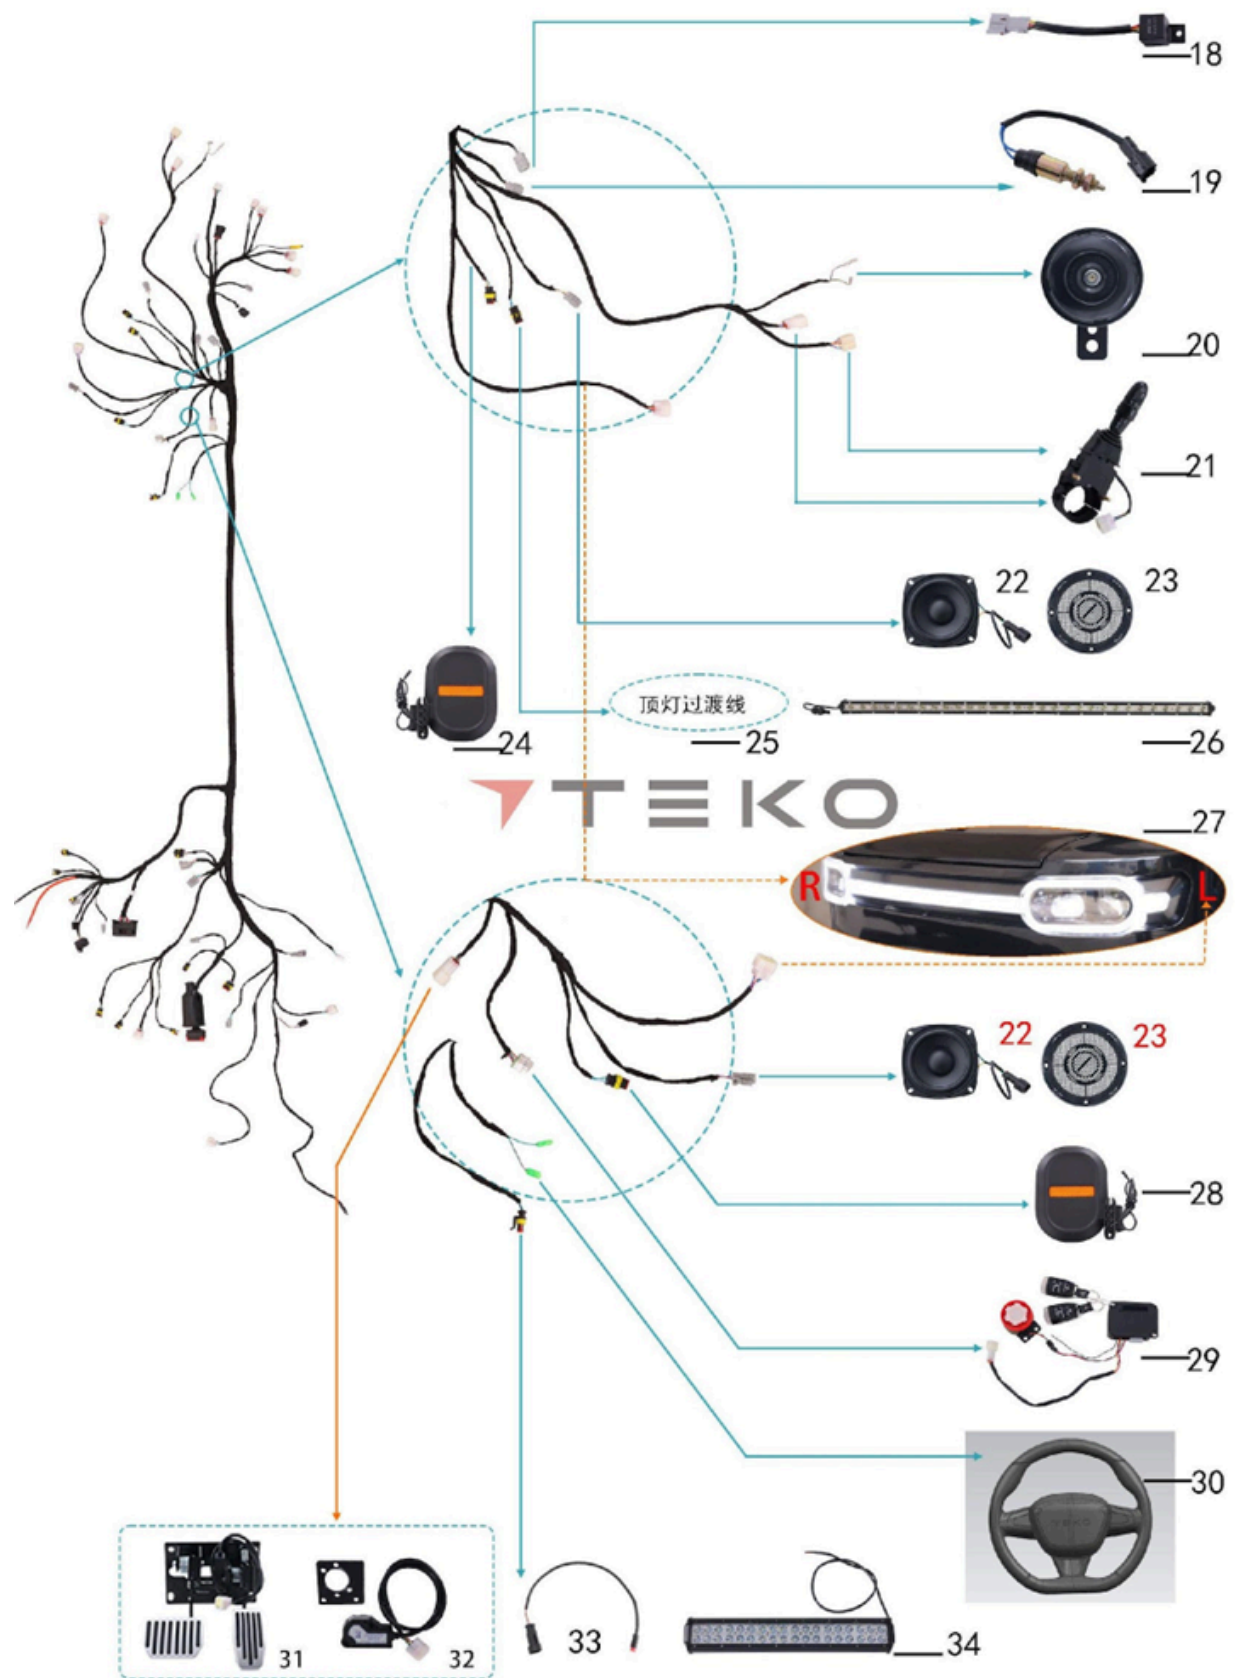

TEG48E-01A (Turbo)

---

# Parts of Electrical

REF. No.	ERP.NO	DESCRIPTION	Q'TY
1	156088	Ambient Light Control Signal Expansion Module	1
2	155957	Display_Carplay_TEKO LOGO	1
2.1	155731	USB port	2
3	147557	Microphone	1
3.1	104818	Cross tapping screw ST3*10 zinc	2
4	623053	Microphone fix support_33*33*23	1
5	147538	Radio antenna	1
5.1	155731	USB port	2
6	156172	Dashboard Switch Cluster	1
7	147545	USB port	2
8	132200	Automotive Relays	1
9	152203	Electrical relay ( 12v 30A )	1
10	157382	Left underbody ambient light_750mm_Turbo/Turbo ST	1
11	157383	Right underbody ambient light_750mm_Turbo/Turbo ST	1
12	147793	Battery communication cable	1
13	627432	Inverter output socket_1000mm_Turbo/Turbo ST	1
14	630273	Inverter_ZY48DC110AC2000W-OPS_TEKO LOGO	1
15	630572	Red positive power cable_950mm_Turbo/Turbo ST	1
16	630573	Black negative power cable_1100mm_Turbo/Turbo ST	1
17	630280	Lithium Battery_TEKO_51.2V	1
18	133888	Flasher	1
18-1	143858	Flange bolt M8*16 dacromet black	4
18-2	143902	Flat gasket φ8*20*1.5 dacromet black	4
19	136244	Brake switch	1
20	101552	Horn, 12v	1