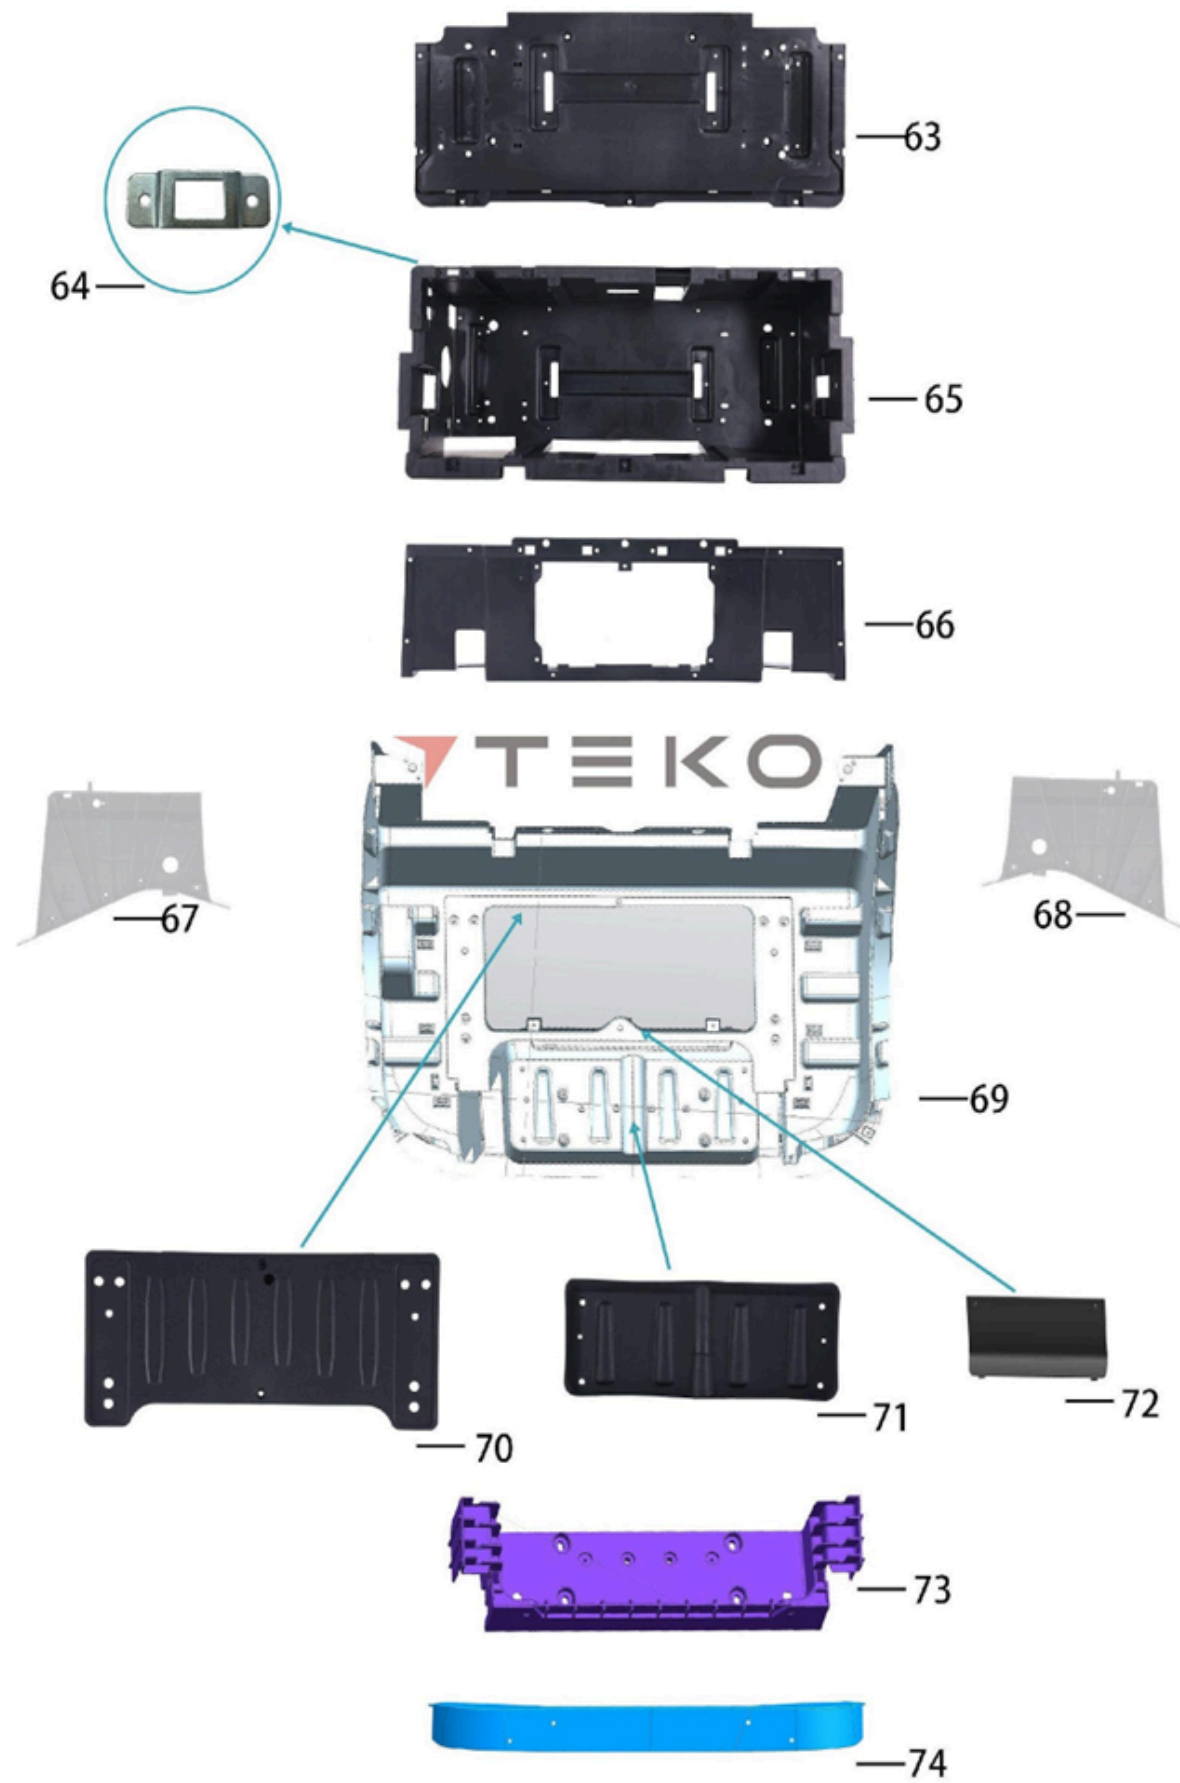

REF. No.	ERP.NO	DESCRIPTION	Q'TY
59-1	147333	Hexagon bolt M6*16 dacromet black	2
59-2	147379	Lock Nut M6 dacromet black	2
59-3	142202	Tab Weld Nut_M6_Wide Flange_Olive Drab_City car	24
59-4	147387	Hexagon bolt M6*20 dacromet black	5
60	155979	Front Storage Compartment Cable_840mm_Trophy	1
61	155980	Front Storage Compartment Pull-Tab_Trophy	1
61-1	143847	Flange bolt	2
62	631670	Front Footrest Panel_1124*952*23_Turbo/Turbo ST	1
63	616839	Battery box buttom plate	1
63-1	105194	Flange bolt M8*16 olive	4
63-2	110888	Hexagon bolt M6*20 olive	2
63-3	114892	Card nut M6 olive	2
64	616977	seat mounting clip	2
64-1	104835	Cross tapping screw ST5*16 olive	4
65	616838	Battery box	3
65-1	141091	Hexagon flange tapping screws M6*20 olive	6
66	616840	Battery box back plate	2
66-1	110887	Hexagon bolt M6*16 olive	11
66-2	114892	Card nut M6 olive	11
67	620385	Rear wheel side sealing plate left	1
67-1	110887	Hexagon bolt M6*16 olive	2
67-2	114892	Card nut M6 olive	2
68	620386	Rear wheel side sealing plate right	1
68-1	110887	Hexagon bolt M6*16 olive	2
68-2	114892	Card nut M6 olive	2