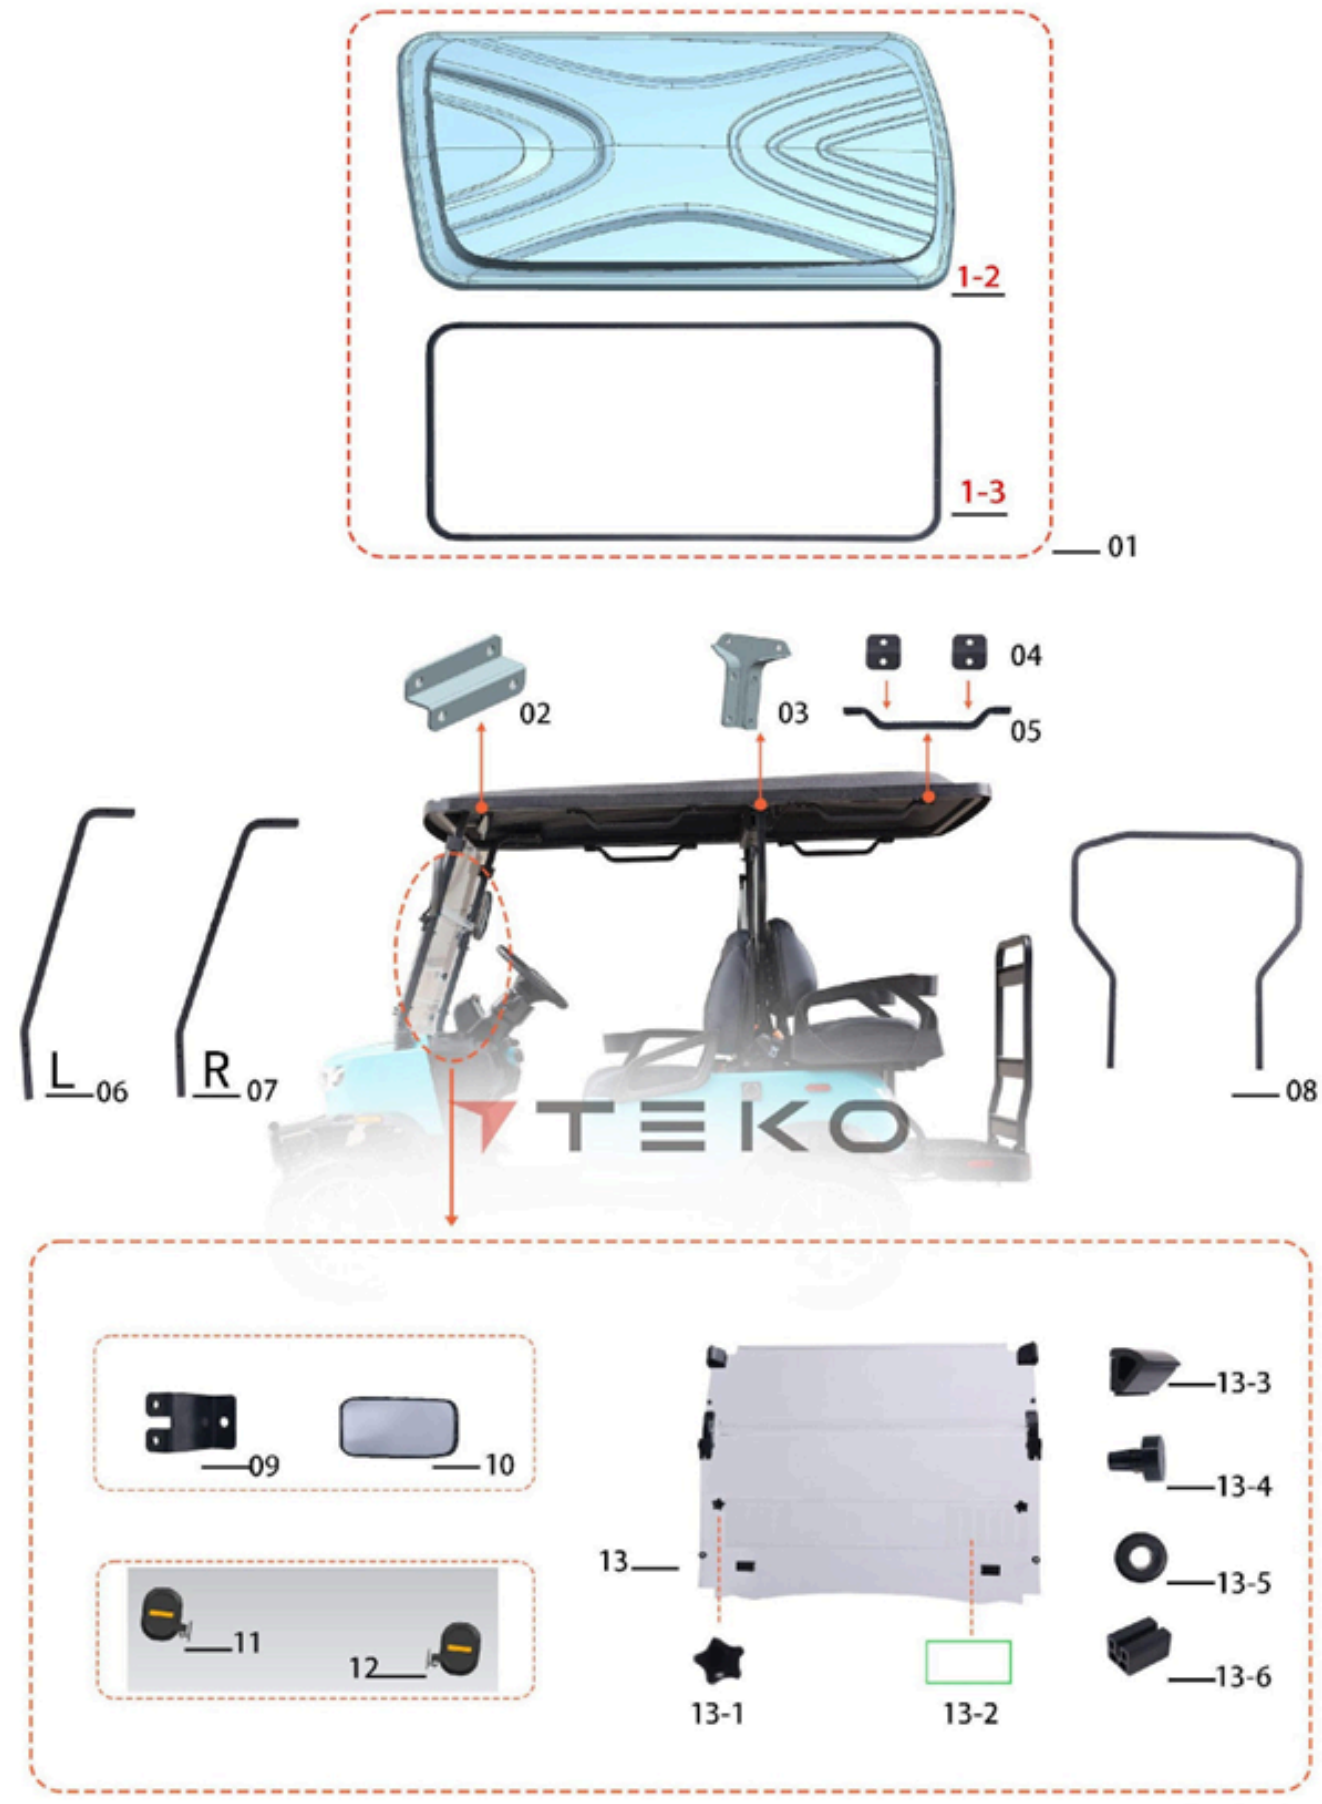

REF. No.	ERP.NO	DESCRIPTION	Q'TY
1	632338	Roof assembly_Turbo	1
1.1	631680	Ceiling Panel_2119*1236*147_Turbo/Turbo ST	1
1.2	625742	Roof Frame	1
1.3	147970	Flange bolt M6*50 dacromet black	6
1.4	147475	Flange bolt M6*45 dacromet black	4
1.5	143883	Flat gasket φ6*16*1.5 dacromet black	20
1.6	143870	Cap nut M6 dacromet black	10
1.7	147383	Flange bolt M8*50 dacromet black	4
1.8	143851	Flange bolt M8*60 dacromet black	4
1.9	143902	Flat gasket φ8*20*1.5 dacromet black	8
1.10	147381	Spring gasket M8 dacromet black	8
1.11	147344	Cap nut M8 dacromet black	4
2	620882	Canopy Aluminum Tube Mounting Plate_Turbo/Turbo ST	2
2.1	143848	Flange bolt M8*40 dacromet black	4
3	625757	Rear support conneting plate	1
3.1	143849	Flange bolt M8*45 dacromet black	4
3.2	143902	Flat gasket φ8*20*1.5 dacromet black	4
3.3	147344	Cap nut M8 dacromet black	4
4	625754	Armrest mounting plate	8
4.1	143858	Flange bolt M8*16 dacromet black	8
5	144099	Roof Handle_435mm	4
5.1	143848	Flange bolt M8*40 dacromet black	8
5.2	143902	Flat gasket φ8*20*1.5 dacromet black	8
5.3	147344	Cap nut M8 dacromet black	8
5.4	147381	Spring gasket M8 dacromet black	8