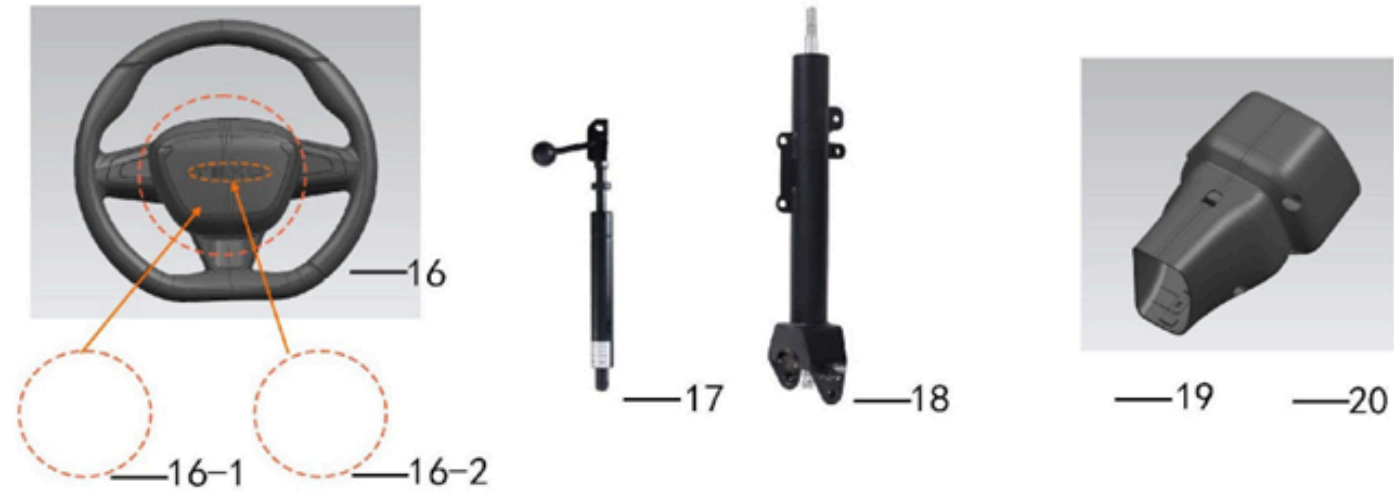

REF. No.	ERP.NO	DESCRIPTION	Q'TY
11	632498	Tire with Wheel Hub Assembly_TEKO_23*10-14	4
11.1	139148	Tire nut M12*1.25	16
12	155987	Aluminum wheels_TEKO LOGO_Trophy	1
13	632499	Aluminum Wheel Hub Dust Cover_TEKO LOGO	1
14	108238	Valve	1
15	149537	Tires	4
16	155988	Steering Wheel_Trophy	1
16-1	632500	Steering Wheel Cover_Trophy	1
16-2	159240	Steering Wheel Emblem_TEKO LOGO	1
16-3	105259	Lock nut 12*1.25 olive	1
16-4	611951	Flat gasket $\phi 12 \times \phi 24 \times 2$ olive	1
17	147571	Adjustable gas spring_L=305mm	1
17-1	626801	Adjustable gas spring end	1
17-2	143859	Flange bolt M8*25 dacromet black	1
17-3	143853	Flange bolt M8*30 dacromet black	1
18	147572	Adjustable steering column	1
18-1	147325	Flange bolt M8*20	2
19	628619	Steering Column Left Cover_Trophy	1
19-1	104835	Cross tapping screw ST5*16 olive	3
20	628620	Steering Column Right Cover_Trophy	1
21	623540	Column adjusting stop plate	1
21-1	143859	Flange bolt M8*25 dacromet black	4
21-2	143902	Flat gasket $\phi 8 \times 20 \times 1.5$ dacromet black	4
21-3	147381	Spring gasket M8 dacromet black	4
22	622949	Front Support assembly	1