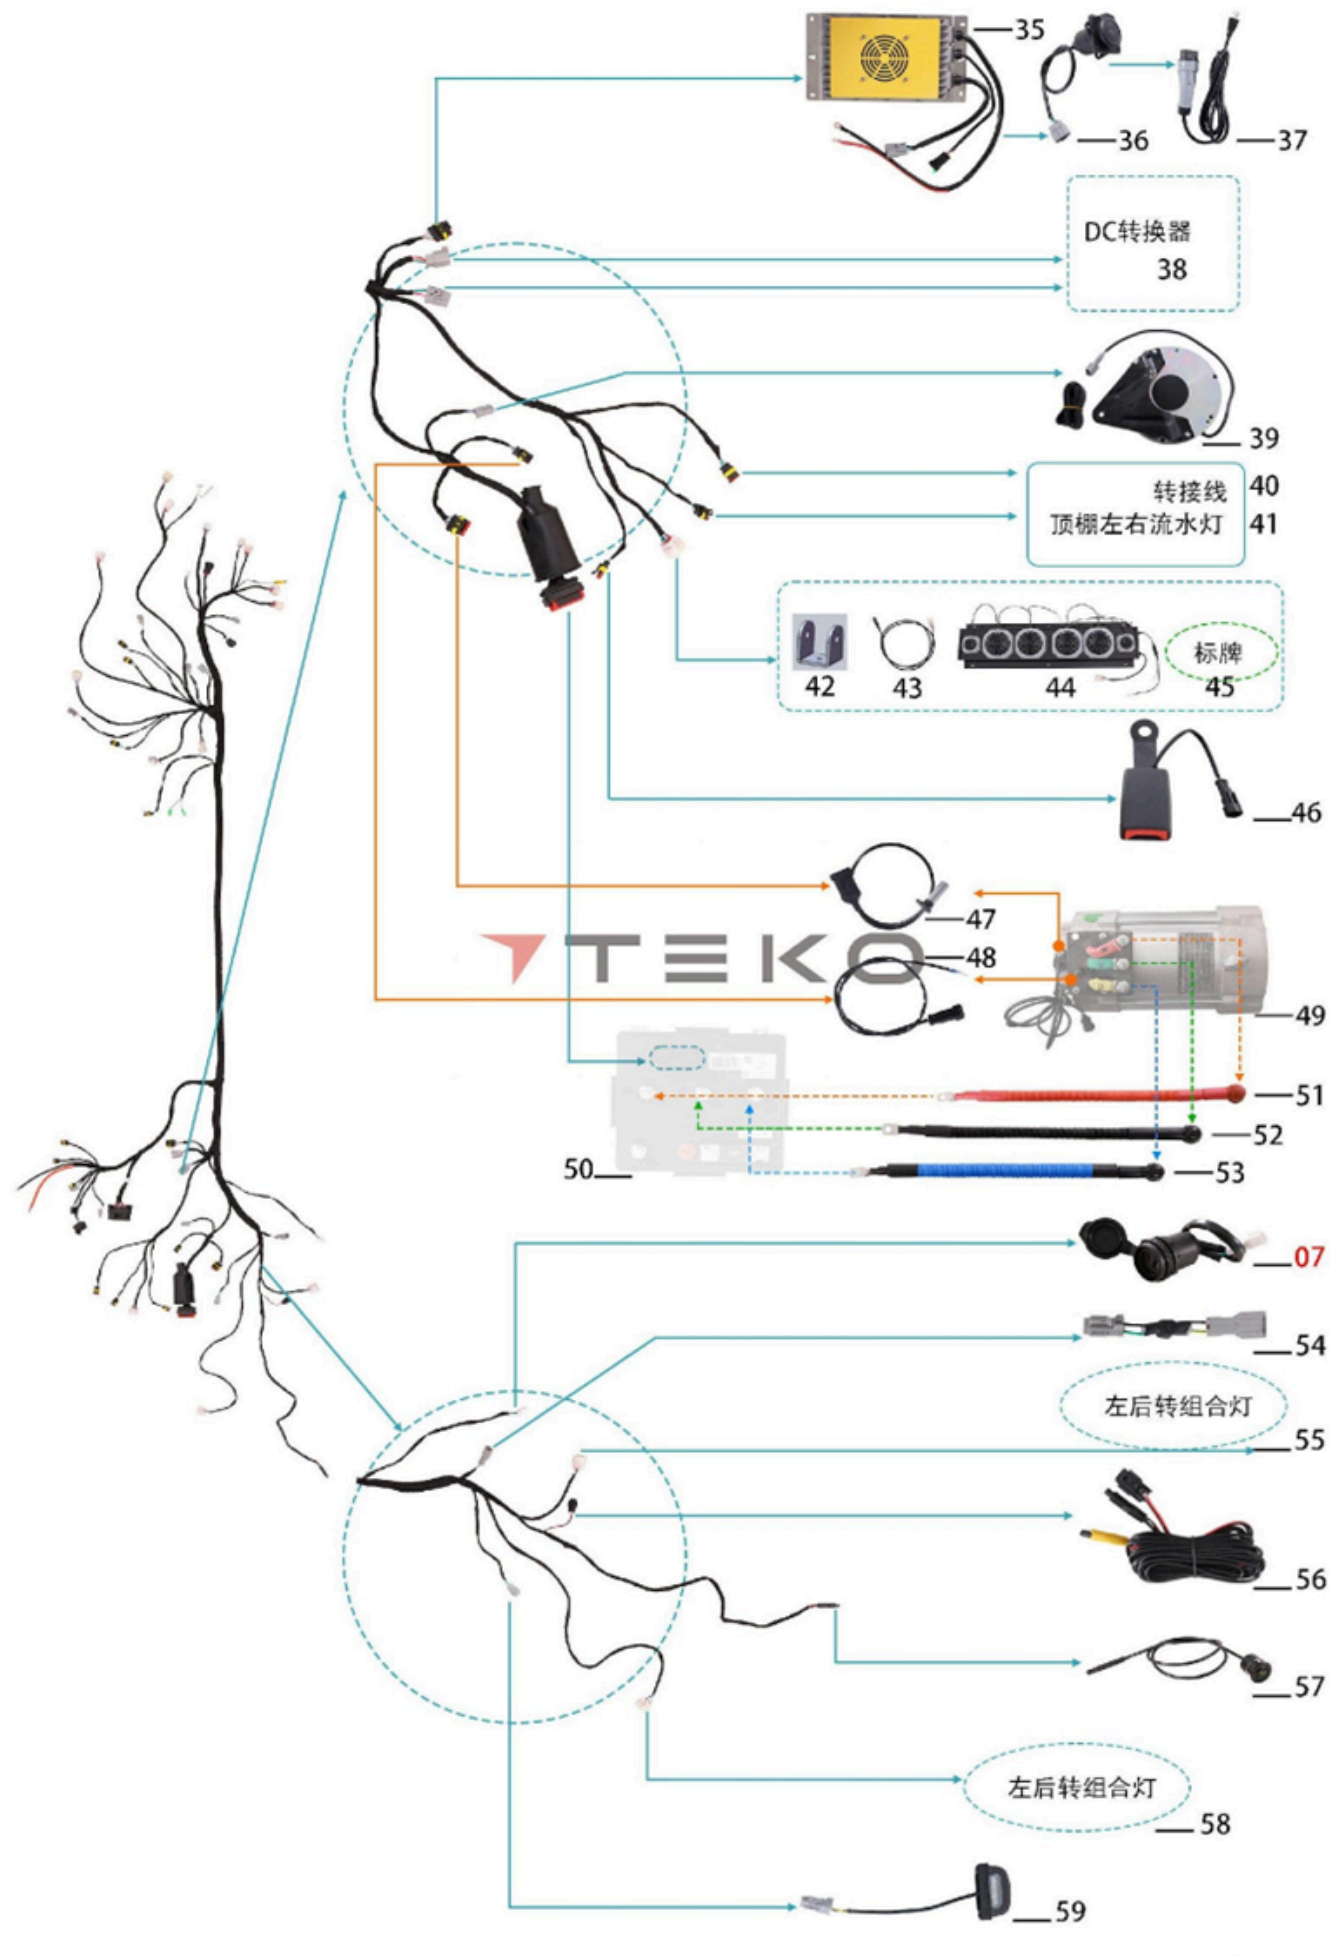

REF. No.	ERP.NO	DESCRIPTION	Q'TY
49	154866	Motor assembly	1
50	156897	48V AC Motor Controller_Lithium_400A 5KW	1
51	155970	Motor Phase Cable_460mm_Trophy_Red	1
52	155972	Motor Phase Cable_460mm_Trophy_Black	1
53	155971	Motor Phase Cable_460mm_Trophy_Blue	1
54	149772	Video interference shielding cable	2
55	155962	Rear Tail Light Left_DC 12V 5Pin	2
56	148709	Camera cable_DE-RVRXL	1
57	148222	backup camera	1
58	155961	Rear Tail Light Right_DC 12V 5Pin	1
59	138770	license plate light	1
59-1	104826	Flat Head Self-Tapping Screw_Olive Drab_4*12_Trophy	2