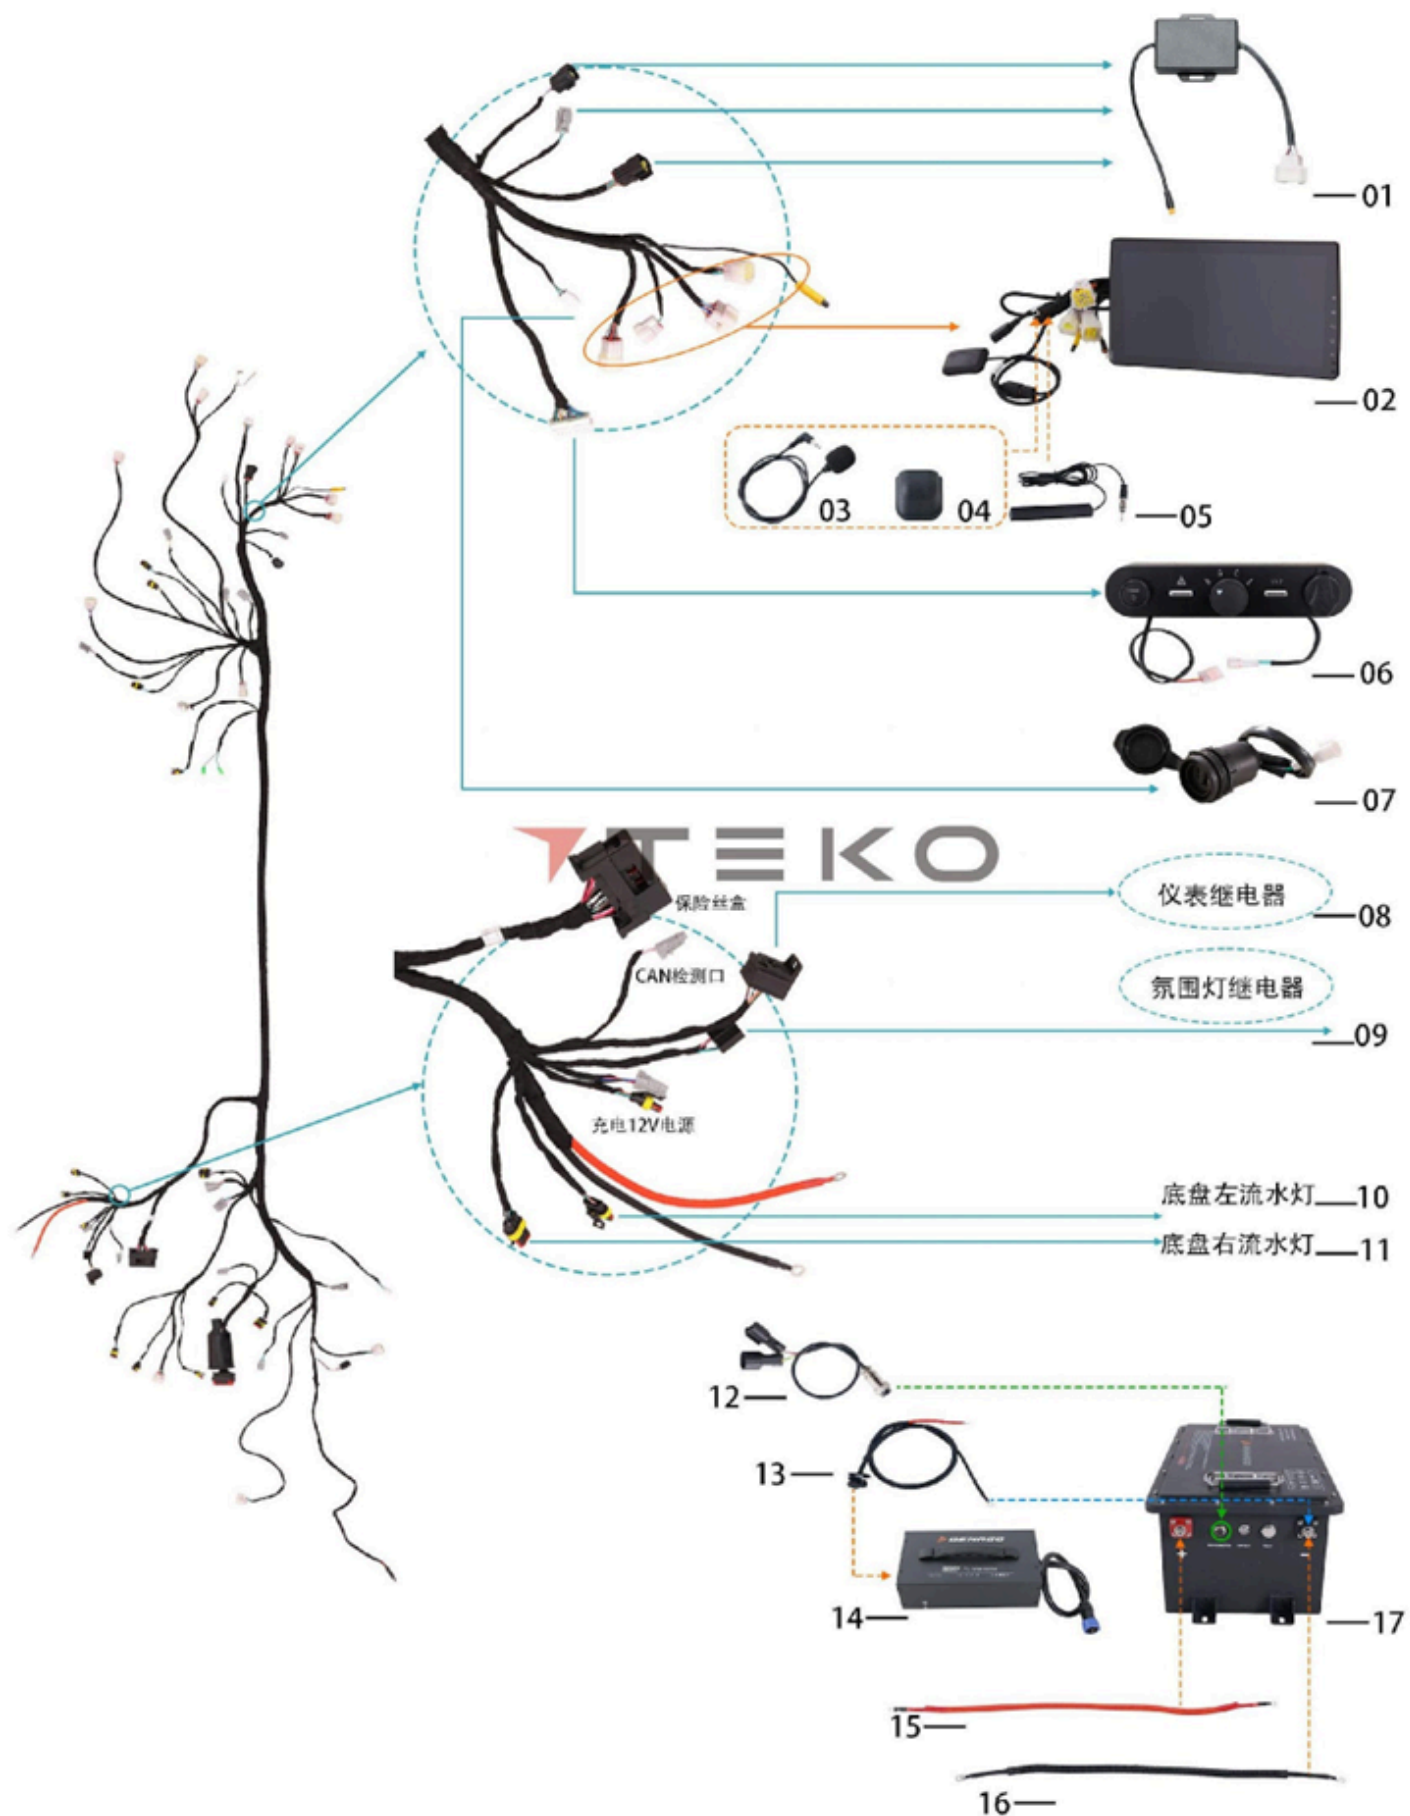

# Parts of Electrical

REF. No.	ERP.NO	DESCRIPTION	Q'TY
1	156088	Ambient Light Control Signal Expansion Module	1
2	155957	Display_Carplay_TEKO LOGO	1
2.1	155731	USB port	2
3	147557	Microphone	1
3.1	104818	Cross tapping screw ST3*10 zinc	2
4	623053	Microphone fix support_33*33*23	1
5	147538	Radio antenna	1
5.1	155731	USB port	2
6	156172	Dashboard Switch Cluster	1
7	147545	USB port	2
8	132200	Automotive Relays	1
9	152203	Electrical relay ( 12v 30A )	1
10	157382	Left underbody ambient light_750mm_Turbo/Turbo ST	1
11	157383	Right underbody ambient light_750mm_Turbo/Turbo ST	1
12	147793	Battery communication cable	1
13	627432	Inverter output socket_1000mm_Turbo/Turbo ST	1
14	630273	Inverter_ZY48DC110AC2000W-OPS_TEKO LOGO	1
15	630572	Red positive power cable_950mm_Turbo/Turbo ST	1
16	630573	Black negative power cable_1100mm_Turbo/Turbo ST	1
17	630280	Lithium Battery_TEKO_51.2V	1
18	133888	Flasher	1
18-1	143858	Flange bolt M8*16 dacromet black	4
18-2	143902	Flat gasket φ8*20*1.5 dacromet black	4
19	136244	Brake switch	1
20	101552	Horn, 12v	1