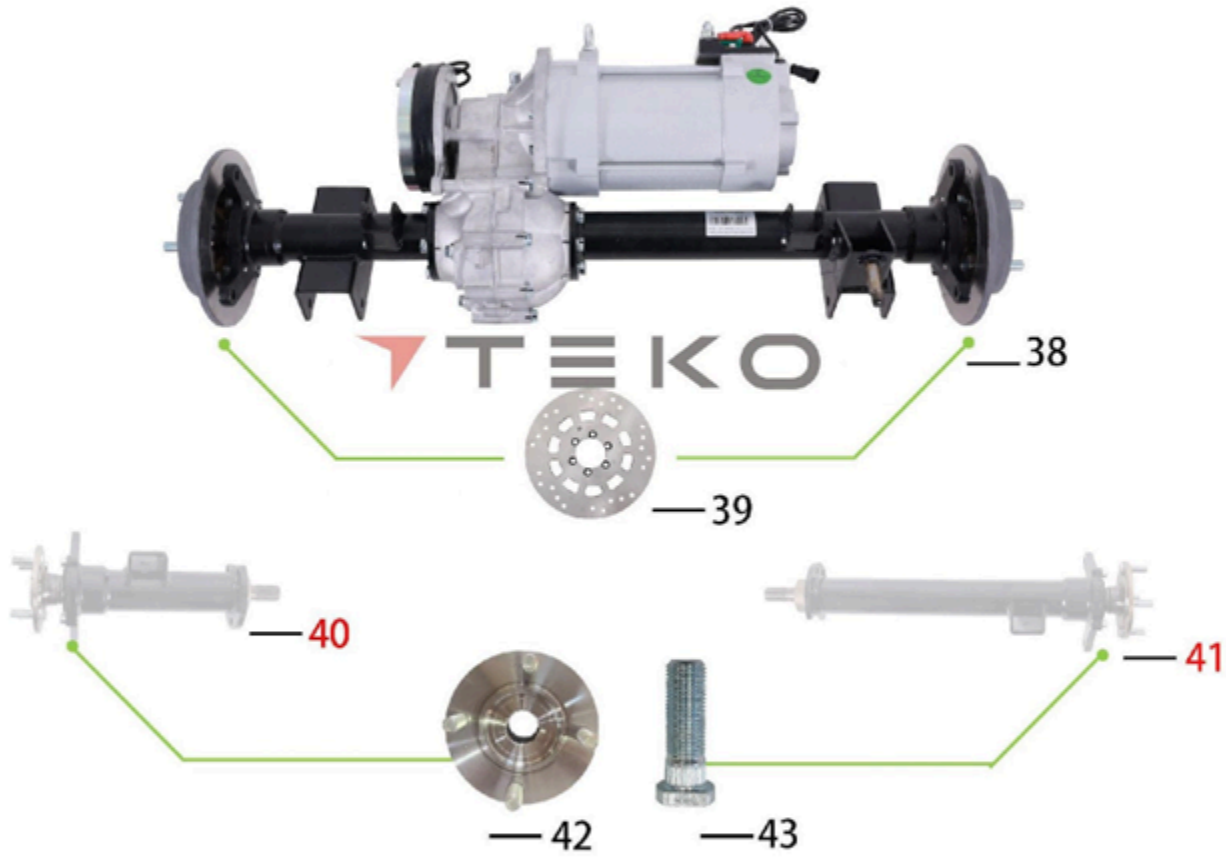

REF. No.	ERP.NO	DESCRIPTION	Q'TY
29-2	143872	Lock Nut M8 dacromet black	3
30	620416	Rear bracket arm	8
30-1	144068	Buffer sleeve $\varphi 12.6 * \varphi 46 * 65$	2
30-2	144069	Buffer sleeve $\varphi 12.4 * \varphi 52 * 60$	4
30-3	143866	Flange bolt M8*85 dacromet black	2
30-4	143865	Flange bolt M8*75 dacromet black	2
30-5	143872	Lock Nut M8 dacromet black	4
31	151340	EMB_75N	1
32	625923	Discharger fixing plate	1
33	625956	Release mounting seat	1
34	152416	Electronic parking lifter	1
35	151110	Motor temperature sensor_TT/LK	1
36	622709	Motor encoder_5cm	1
37	625967	Motor_48V5KW_TT	1
38	152659	Rear axle/ Electric Transaxle Assembly_48V5KW_Nomad XL 2025	1
39	626087	Rear disc brake disc	2
39-1	148138	Hexagon bolt M8*20 dacromet black	4
40	626936	Left axle assembly (Split disc brake) _DE-NMDXL	1
41	626937	Right axle assembly (Split disc brake) _DE-NMDXL	1
42	629844	Hub mounting seat	1
43	623970	Rear wheel hub bolts M12*1.25*45	1
44	623249	Gearbox_12:31	1
45	152263	Disc brake	1
46	623143	Disc brake oil cup	1
47	623397	Oil cup fixing plate	1