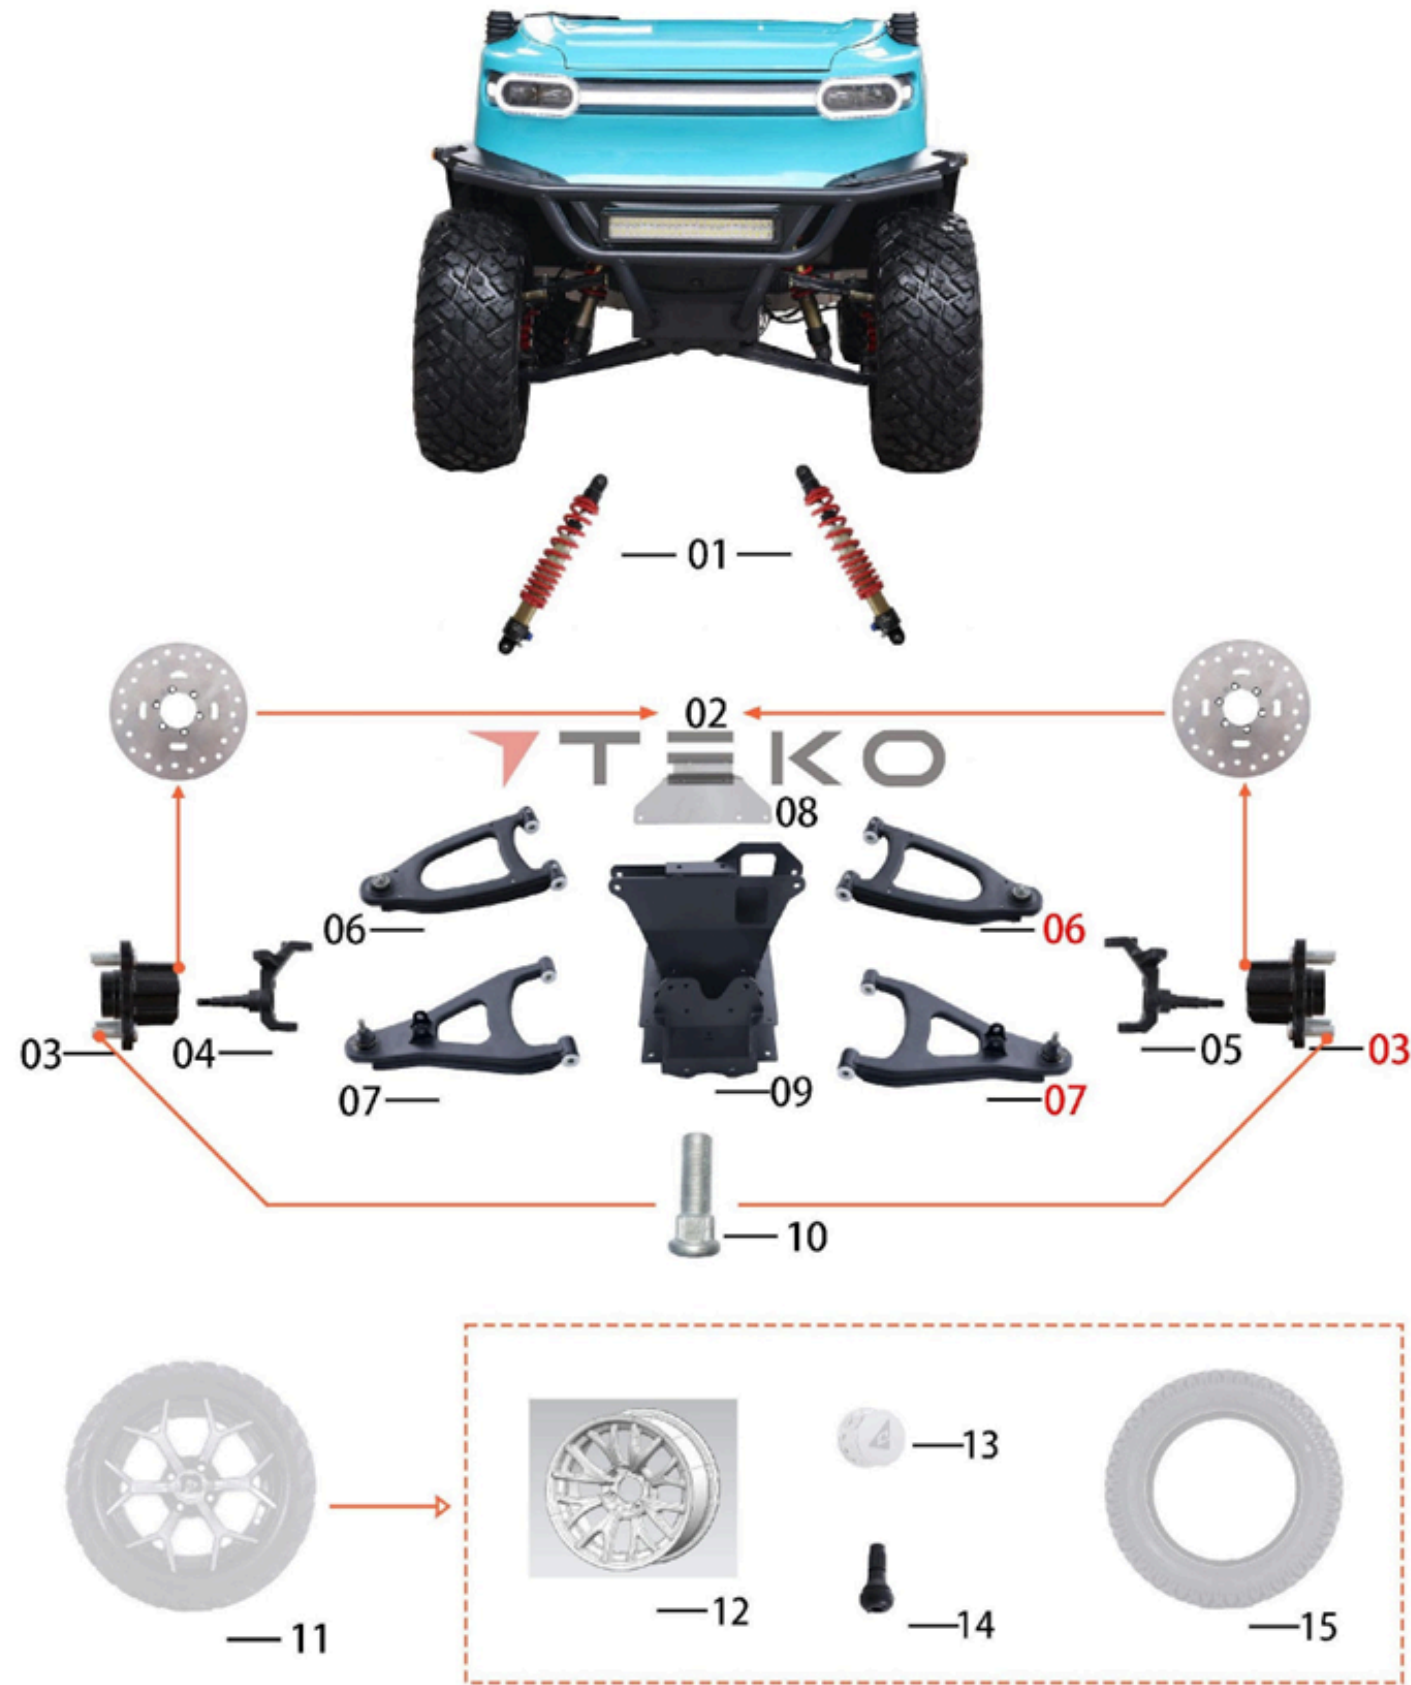

# Parts of Suspension

REF. No.	ERP.NO	DESCRIPTION	Q'TY
<b>1</b>	152261	Front Absorber	2
1.1	143862	Flange bolt M10*1.25*65 dacromet black	2
1.2	143864	Flange bolt M10*1.25*50 dacromet black	2
1.3	143874	Lock Nut M10*1.25 dacromet black	4
<b>2</b>	148144	Front disc brake	2
2.1	150107	Cross bolt	12
<b>3</b>	158002	Front Wheel Hub_125mm	2
3.1	143899	Flat gasket 14*40*2 dacromet black	2
3.2	607211	Slotted nut	2
3.3	104873	Spring gasket M14 black	2
3.4	143898	Cotter 2.5X30 dacromet black	2
	147573	Knuckle	1
<b>4</b>	631043	Right Steering Knuckle_ Rover XL	1
4.1	611951	Flat gasket $\varphi 12 * \varphi 24 * 2$ olive	2
4.2	147320	Spring gasket M12 dacromet black	2
4.3	143877	Slotted nut M12*1.25 dacromet black	2
4.4	143898	Cotter 2.5X30 dacromet black	2
<b>5</b>	631042	Left Steering Knuckle _ Rover XL	1
5.1	611951	Flat gasket $\varphi 12 * \varphi 24 * 2$ olive	2
5.2	147320	Spring gasket M12 dacromet black	2
5.3	143877	Slotted nut M12*1.25 dacromet black	2
5.4	143898	Cotter 2.5X30 dacromet black	2
<b>6</b>	622882	Front upper swing arm	2
6.1	112934	Rocker arm seal cover	8
6.2	109032	Front rocker arm nylon sleeve	8