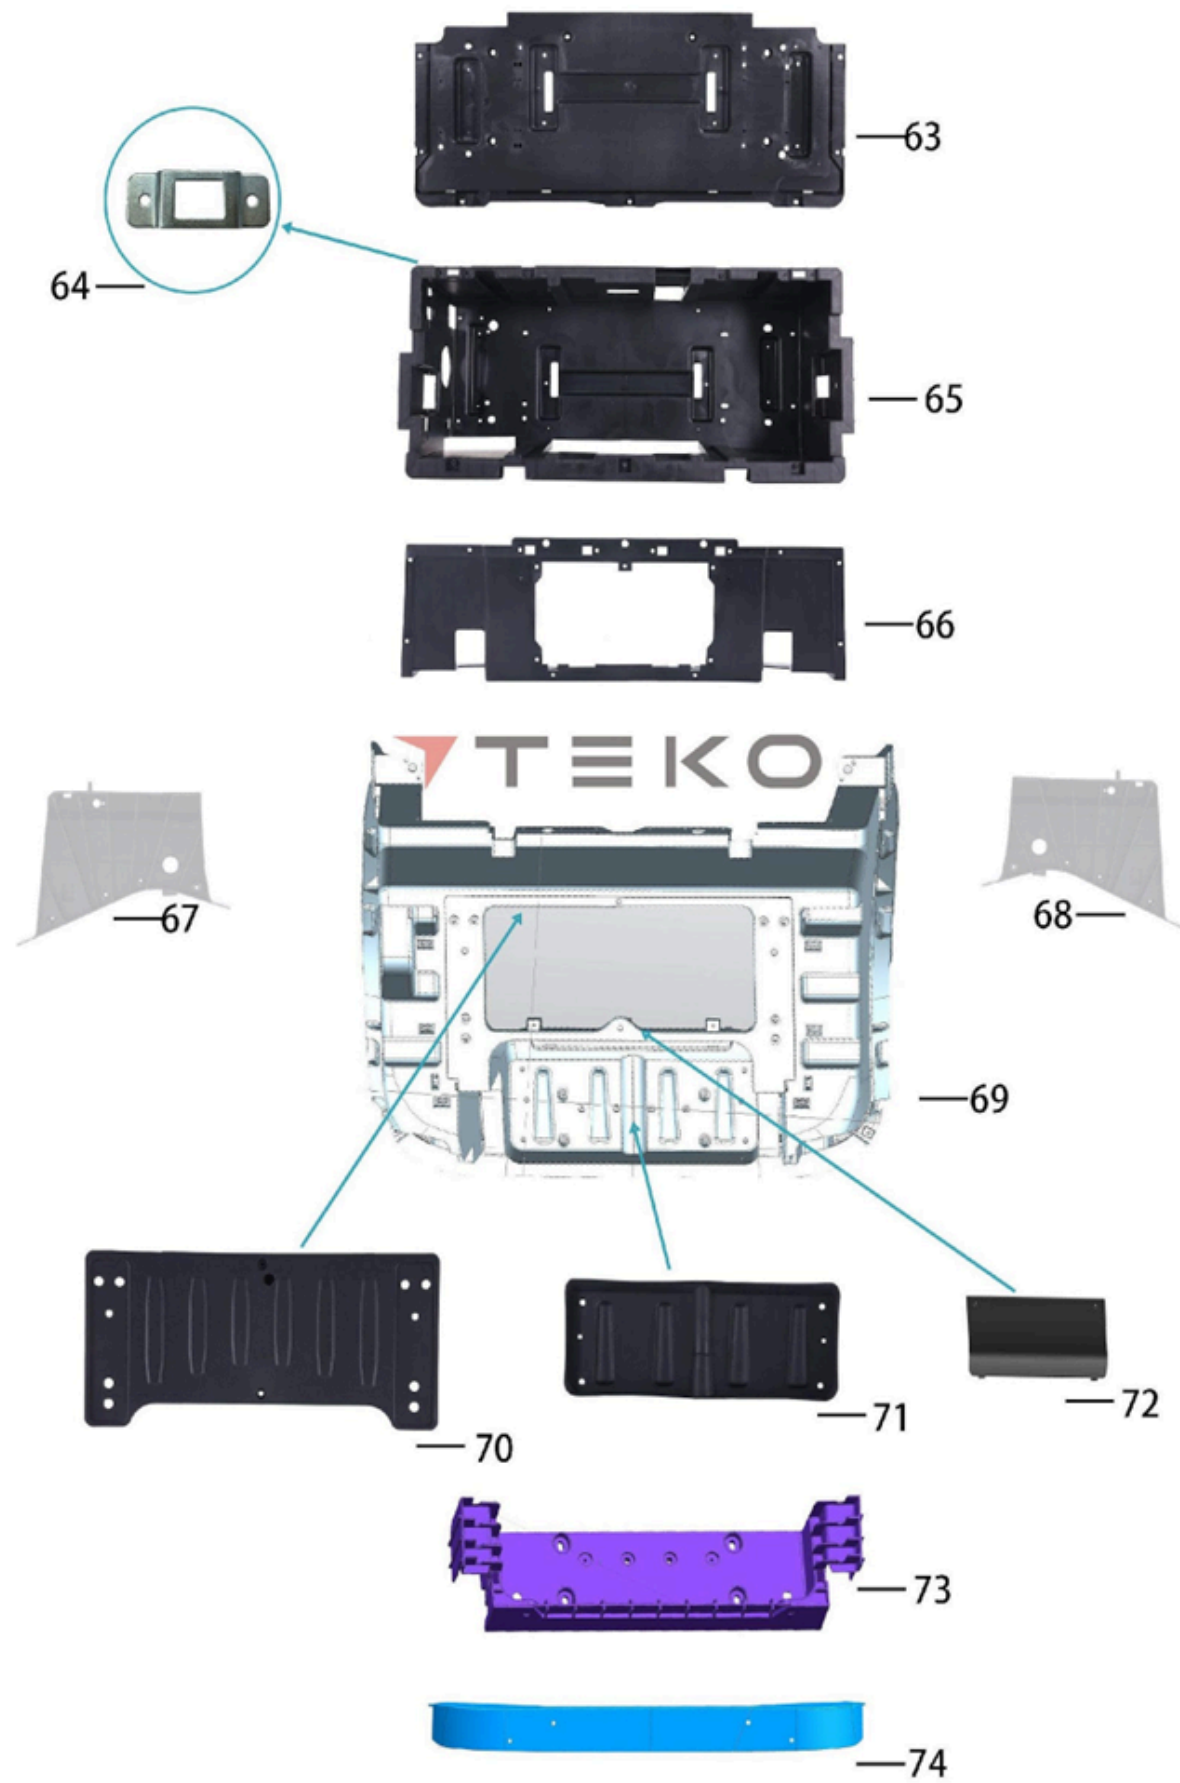

REF. No.	ERP.NO	DESCRIPTION	Q'TY
59-1	147333	Hexagon bolt M6*16 dacromet black	2
59-2	147379	Lock Nut M6 dacromet black	2
59-3	142202	Tab Weld Nut_M6_Wide Flange_Olive Drab_City car	24
59-4	147387	Hexagon bolt M6*20 dacromet black	5
<b>60</b>	155979	Front Storage Compartment Cable_840mm_Trophy	1
<b>61</b>	155980	Front Storage Compartment Pull-Tab_Trophy	1
61-1	143847	Flange bolt	2
<b>62</b>	631670	Front Footrest Panel_1124*952*23_Turbo/Turbo ST	1
<b>63</b>	616839	Battery box buttom plate	1
63-1	105194	Flange bolt M8*16 olive	4
63-2	110888	Hexagon bolt M6*20 olive	2
63-3	114892	Card nut M6 olive	2
<b>64</b>	616977	seat mounting clip	2
64-1	104835	Cross tapping screw ST5*16 olive	4
<b>65</b>	616838	Battery box	3
65-1	141091	Hexagon flange tapping screws M6*20 olive	6
<b>66</b>	616840	Battery box back plate	2
66-1	110887	Hexagon bolt M6*16 olive	11
66-2	114892	Card nut M6 olive	11
<b>67</b>	620385	Rear wheel side sealing plate left	1
67-1	110887	Hexagon bolt M6*16 olive	2
67-2	114892	Card nut M6 olive	2
<b>68</b>	620386	Rear wheel side sealing plate right	1
68-1	110887	Hexagon bolt M6*16 olive	2
68-2	114892	Card nut M6 olive	2