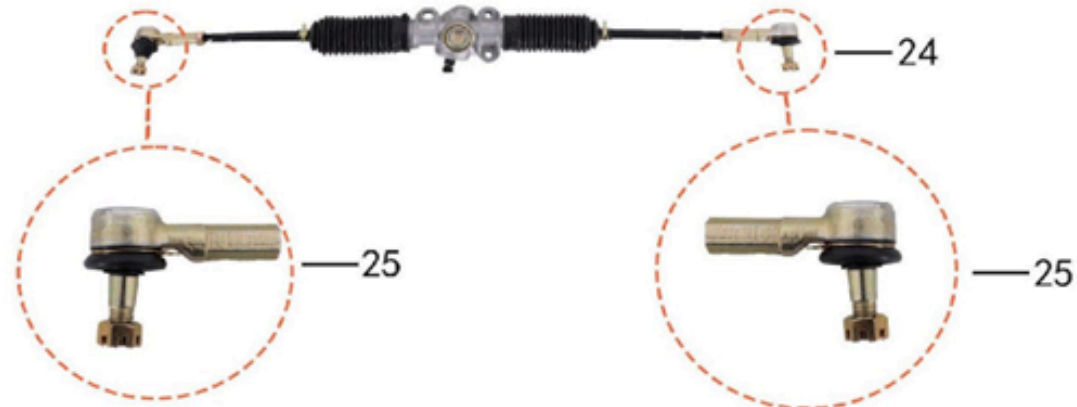

REF. No.	ERP.NO	DESCRIPTION	Q'TY
11	632498	Tire with Wheel Hub Assembly_TEKO_23*10-14	4
11.1	139148	Tire nut M12*1.25	16
12	155987	Aluminum wheels_TEKO LOGO_Trophy	1
13	632499	Aluminum Wheel Hub Dust Cover_TEKO LOGO	1
14	108238	Valve	1
15	149537	Tires	4
16	155988	Steering Wheel_Trophy	1
16-1	632500	Steering Wheel Cover_Trophy	1
16-2	159240	Steering Wheel Emblem_TEKO LOGO	1
16-3	105259	Lock nut 12*1.25 olive	1
16-4	611951	Flat gasket $\phi 12 \times \phi 24 \times 2$ olive	1
17	147571	Adjustable gas spring_L=305mm	1
17-1	626801	Adjustable gas spring end	1
17-2	143859	Flange bolt M8*25 dacromet black	1
17-3	143853	Flange bolt M8*30 dacromet black	1
18	147572	Adjustable steering column	1
18-1	147325	Flange bolt M8*20	2
19	628619	Steering Column Left Cover_Trophy	1
19-1	104835	Cross tapping screw ST5*16 olive	3
20	628620	Steering Column Right Cover_Trophy	1
21	623540	Column adjusting stop plate	1
21-1	143859	Flange bolt M8*25 dacromet black	4
21-2	143902	Flat gasket $\phi 8 \times 20 \times 1.5$ dacromet black	4
21-3	147381	Spring gasket M8 dacromet black	4
22	622949	Front Support assembly	1