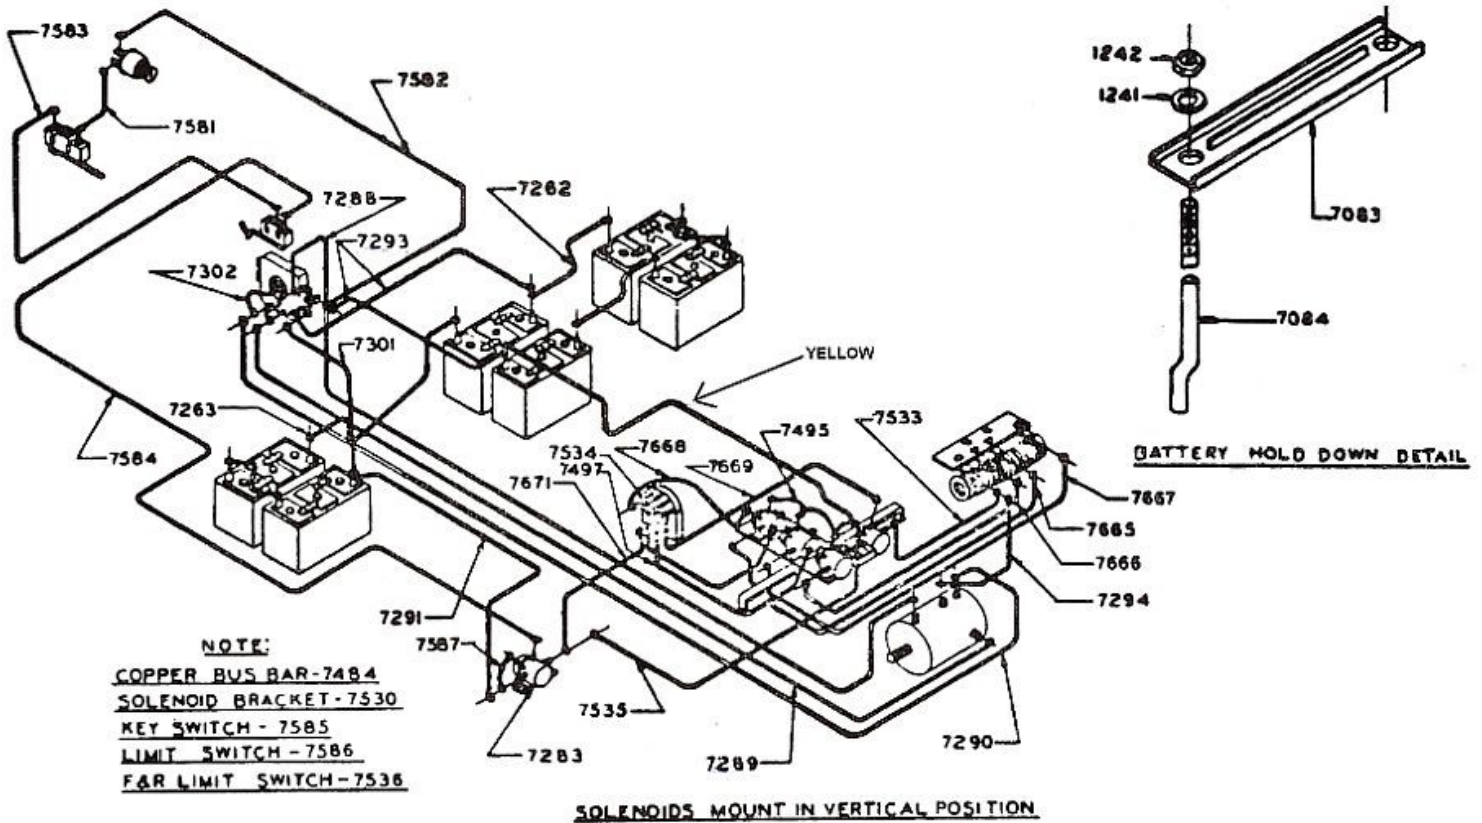

POWER WIRING GROUP

- PLC 9/72

Part No.	Description	No. Req'd.	Part No.	Description	No. Req'd.
1241	Washer 5/16"	6	7530	Bracket - Solenoid	1
1242	Nut 5/16"	6	7533	No. 6 Red Wire Ass'y. (6")	1
2700	Club Car Battery	3	7535	No. 6 Red Wire Ass'y. (10')	1
7083	Clamp - Battery	3	7556	Ped	2
7084	"J" Bolt	6	7581	No. 14 Yellow Wire Ass'y. (10')	1
7262	Battery Wire (Short)	4	7585	Switch - Key Type	1
7263	Battery Wire (Long)	1	7586	Switch - Limit	1
7266	Clip	3	7587	No. 14 Yellow Wire Ass'y. (3 1/2")	1
7283	Solenoid	5	7589	Wire Ass'y. (Conduit)	1
7291	No. 6 Red Wire Ass'y. (10')	1	7661	Key (only)	1
7294	Wire Ass'y. No. 6 Black	1	7670	No. 14 Yellow Wire Ass'y. (12")	1
7306	Screw, S.M. No. 10 x 1/2"	2	7672	Harness - Accel. Wire	1
7484	Bus bar - Solenoid	1	7673	Harness - Resistor Wire	1
7288	Wire Ass'y. No. 6 Red 39"	1	7674	Harness - F&R	1
7289	Wire Ass'y. No. 6 White 45 1/2"	1			
7290	Wire Ass'y. No. 6 White 46"	1			
7293	Wire Ass'y. No. 6 Black 19"	1			
7495	Wire Ass'y. No. 10 Yellow	1			

**Club Car - 1970 - 1973 Caroché**