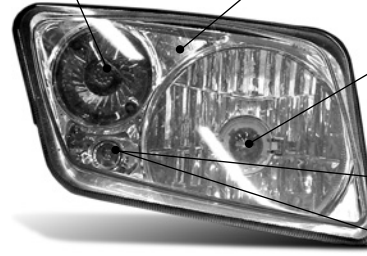

Bulb: Sealed housing
no bulb available
Assembly: p/n 14768
(4" round)

Light assembly: p/n 2-70158
(5" round)

Amber reflector: p/n 14784
(2 1/4" Round)

Bulb: p/n 2-70122

Plastic insert: p/n "Driver Side" 15944 (inner bezel)
15946 (outer bezel)
Plastic insert: p/n "Passenger Side" 15943 (inner bezel)
15945 (outer bezel)

Bulb: p/n 15304
Light assembly: p/n 2-70153 (driver side)
Light assembly: p/n 2-70154 (passenger side)

Bulb: p/n 2-70146

Twist-in Bulb:
Sylvania 1891 or equivalent

Depending on your year of manufacture,
this housing either has a "push-in" or "twist-in" bulb