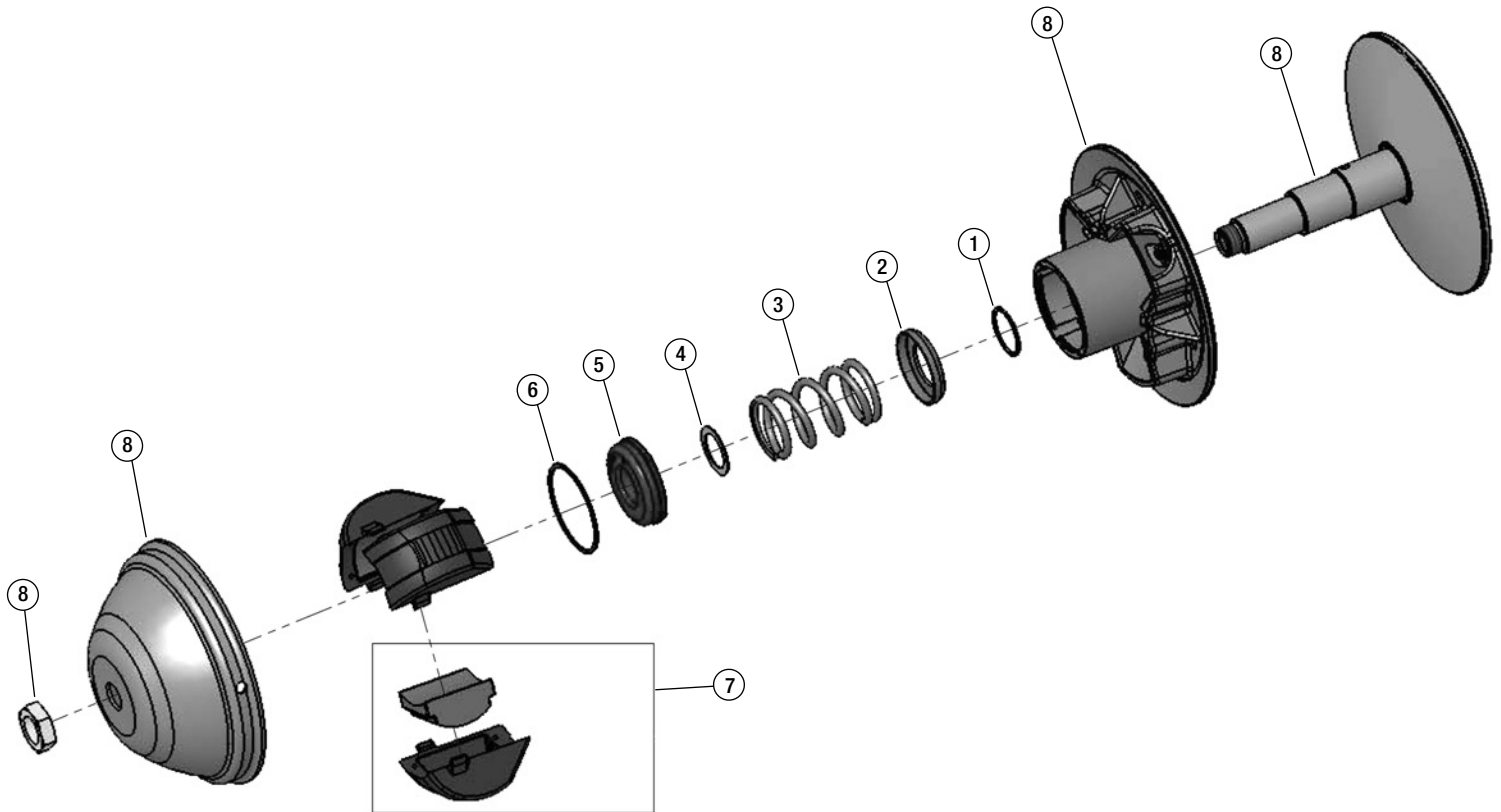

Ref#	Part#	Description	Qty
1	16374	WASHER	1
2	16375	SPRING GUIDE	1
3	16376	SPRING	1
4	16377	SHIM	1
5	16378	EXTERNAL BUSHING	1
6	16379	INTERNAL SNAP RING	1
7	16380	CENTRIFUGAL MASS	3
8	2-20662	THIS PART IS ONLY AVAILABLE WITH THE ENTIRE ASSEMBLY