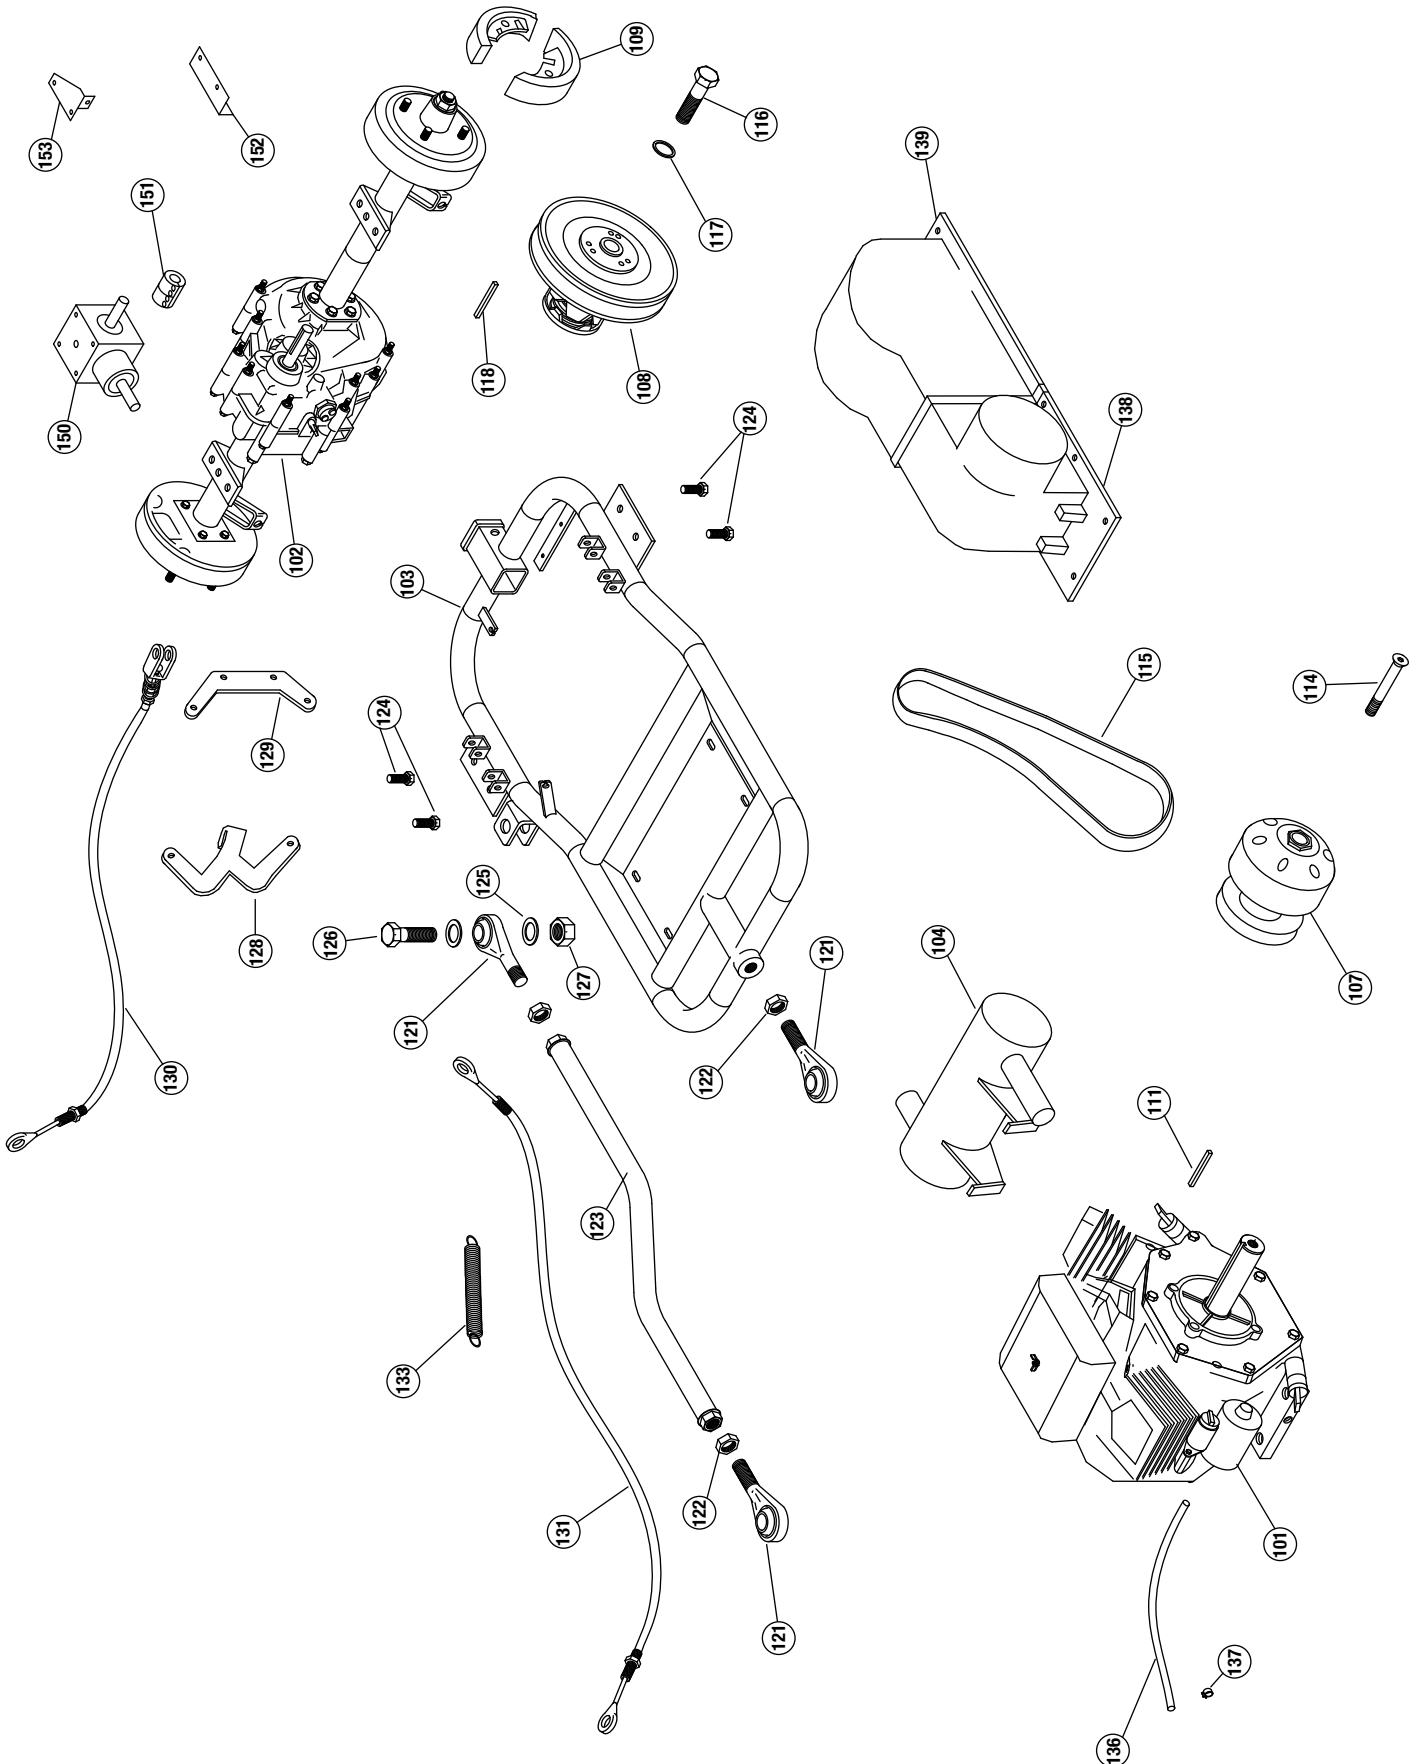

illustrated parts list
BD700 653cc
DRIVETRAIN

NOTE: parts denoted as left or right hand are from driver's point of view.