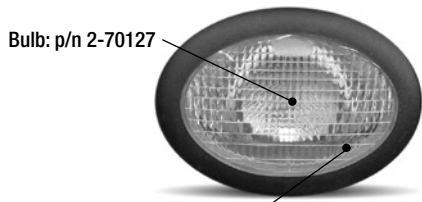

HEADLIGHT REPLACEMENT BULBS AND ASSEMBLIES FOR ASW UTILITY VEHICLES

Bulb: p/n 2-70127

Assembly: p/n 2-70129
(5 1/4" oval)

Bulb: p/n 2-70127

Assembly: p/n 2-70133
(4 3/8" rectangle)

Bulb: p/n 2-70127
Assembly: p/n 15648
(3 1/4" Round)