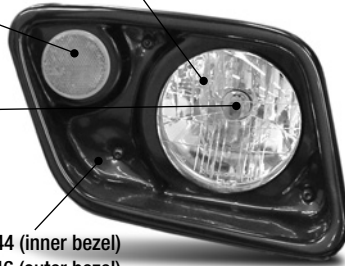

HEADLIGHT REPLACEMENT BULBS AND ASSEMBLIES FOR ASW UTILITY VEHICLES

Bulb: p/n 2-70127

Assembly: p/n 2-70129
(5 1/4" oval)

Bulb: p/n 2-70127

Assembly: p/n 2-70133
(4 3/8" rectangle)

Bulb: p/n 2-70127
Assembly: p/n 15648
(3 1/4" Round)

Bulb: Sealed housing
no bulb available
Assembly: p/n 14768
(4" round)

Light assembly: p/n 2-70158
(5" round)

Amber reflector: p/n 14784
(2 1/4" Round)

Bulb: p/n 2-70122

Plastic insert: p/n "Driver Side" 15944 (inner bezel)
15946 (outer bezel)
Plastic insert: p/n "Passenger Side" 15943 (inner bezel)
15945 (outer bezel)