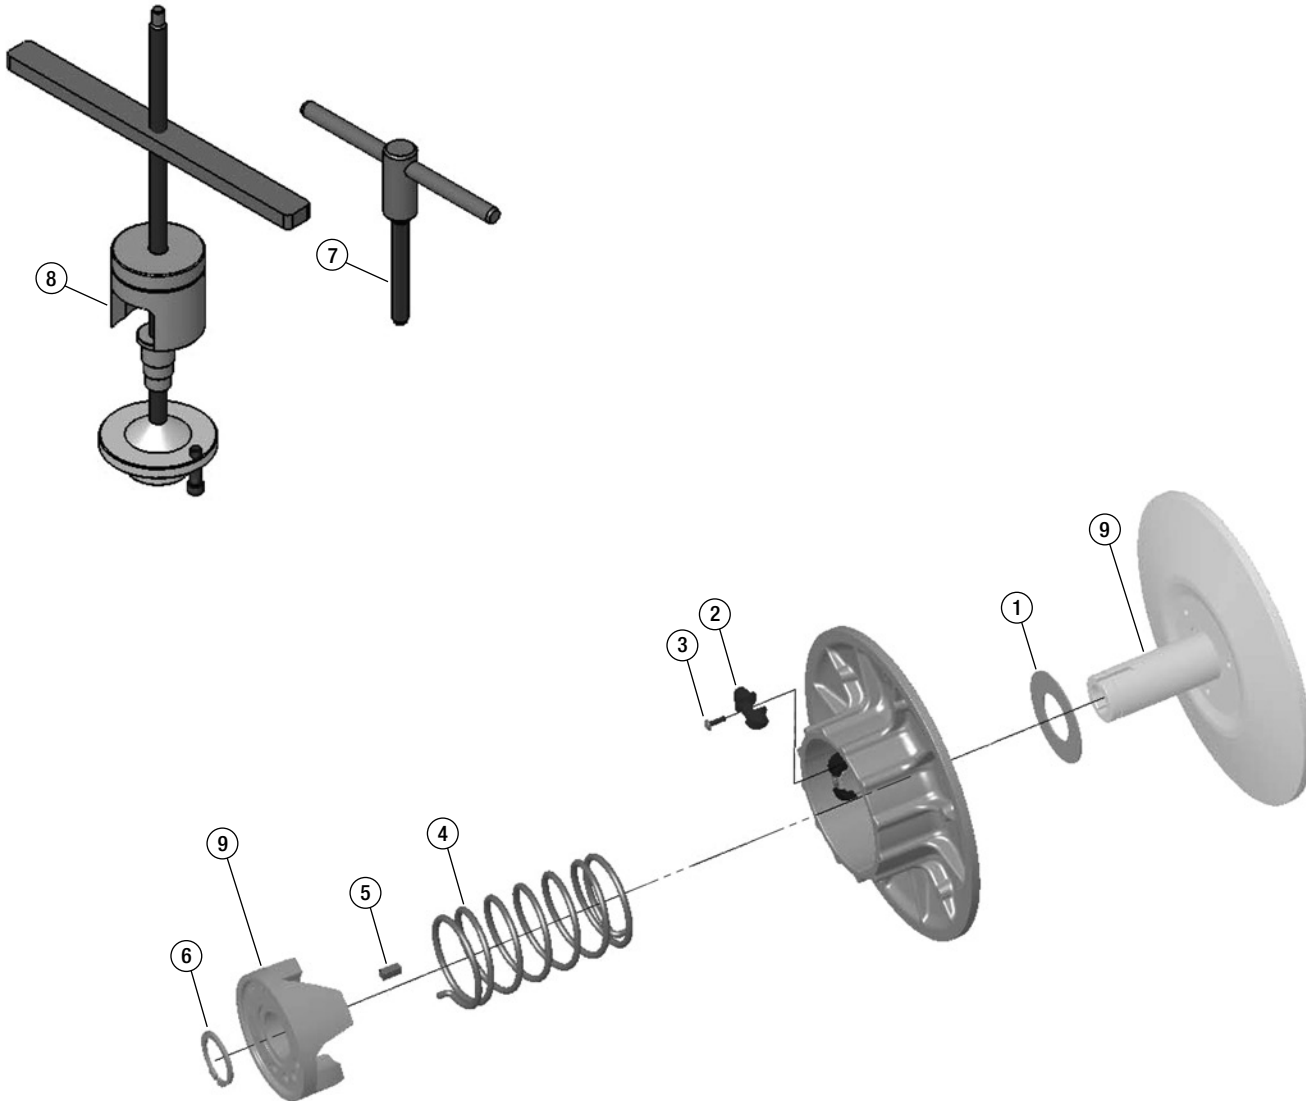

ENTIRE ASSEMBLY (2-20662)

Ref#	Part#	Description	Qty
1	16381	WASHER	1
2	16382	CAM SHOE	3
3	16383	SCREW	3
4	16384	SPRING	1
5	16385	KEY	1
6	16386	SNAP RING	1
7	16387	DISASSEMBLY TOOL	1
8	16388	FLANGE SPREADER	1
9	2-20661	THIS PART IS ONLY AVAILABLE WITH THE ENTIRE ASSEMBLY	